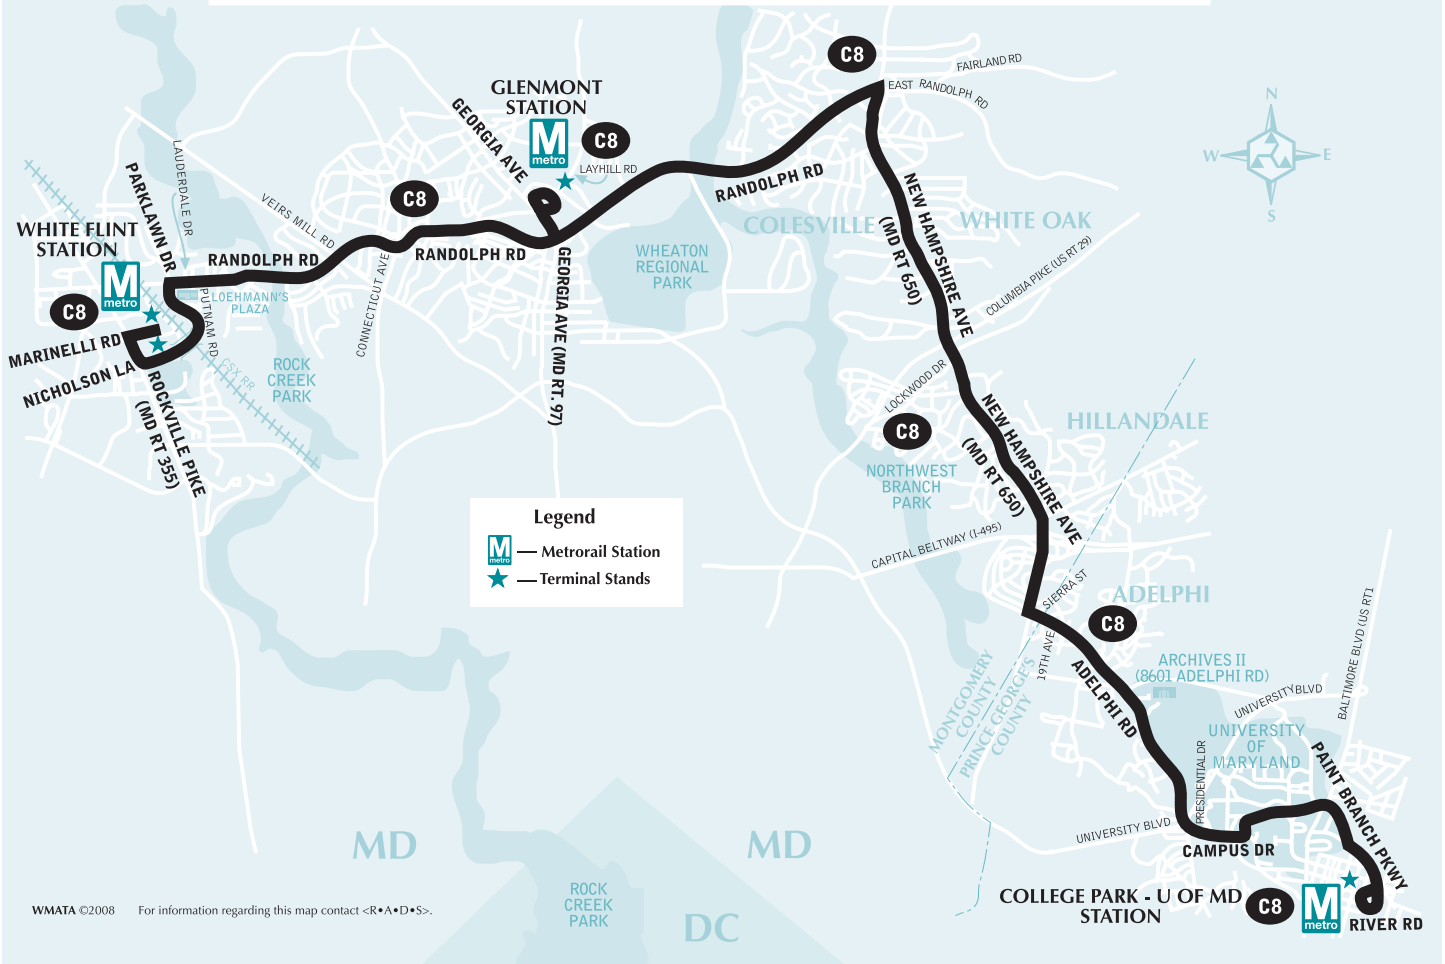

College Park - White Flint Line

Routes C8

For route and schedule information
Call 202-637-7000
www.metroopensdoors.com

WMATA ©2008 For information regarding this map contact <R•A•D•S>.