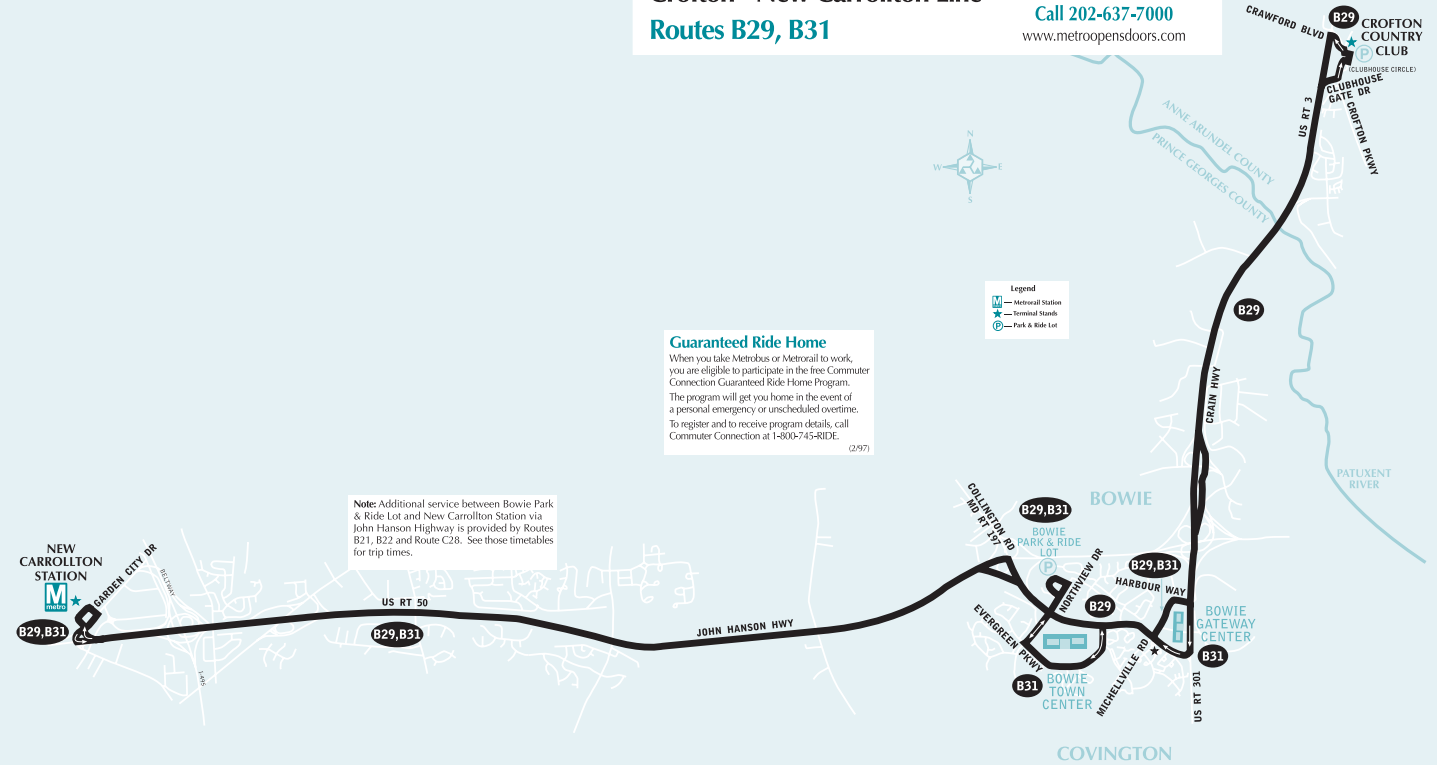

Crofton - New Carrollton Line Routes B29, B31

For route and schedule information
Call 202-637-7000
www.metroopensdoors.com

Guaranteed Ride Home