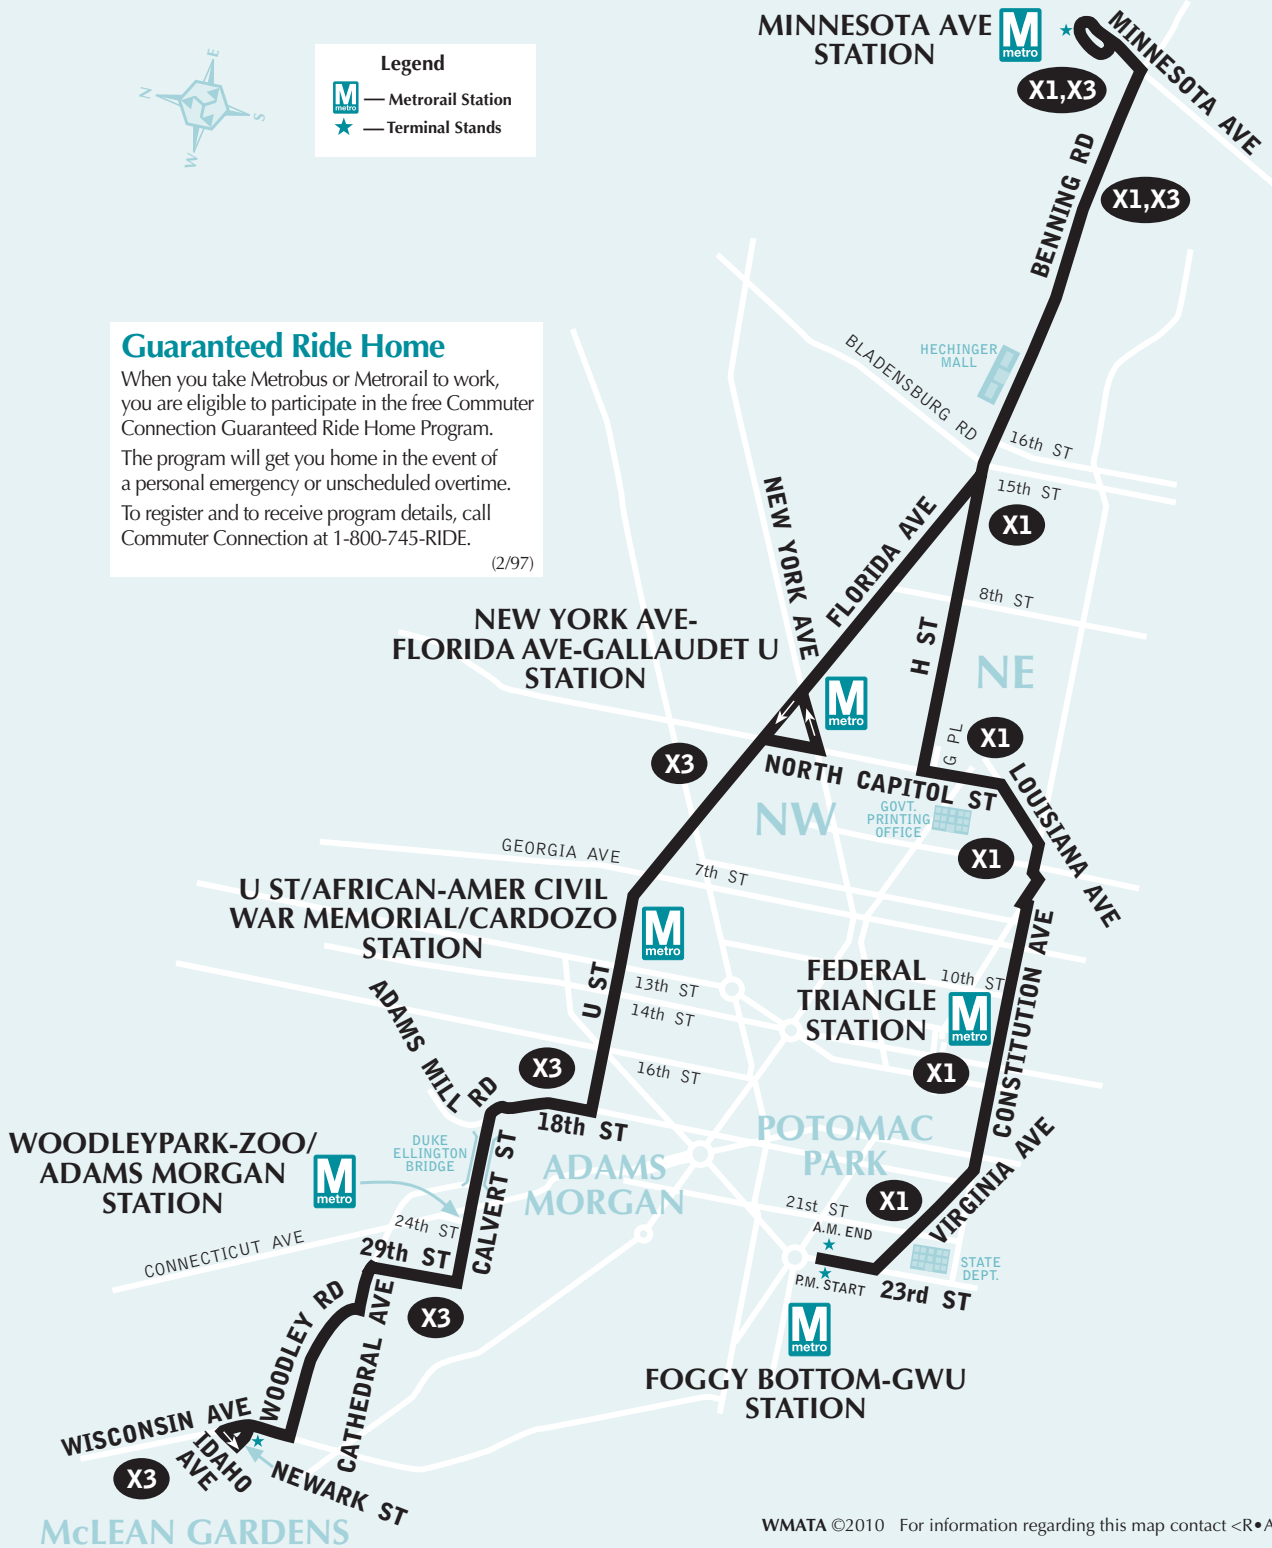

Benning Road Line

Routes X1,3

For route and schedule information

Call 202-637-7000

www.metroopensdoors.com

Legend

- Metrorail Station
- Terminal Stands

Guaranteed Ride Home

When you take Metrobus or Metrorail to work, you are eligible to participate in the free Commuter Connection Guaranteed Ride Home Program.

The program will get you home in the event of a personal emergency or unscheduled overtime.

To register and to receive program details, call Commuter Connection at 1-800-745-RIDE.

(2/97)

WMATA ©2010 For information regarding this map contact <R•A•D•S>.