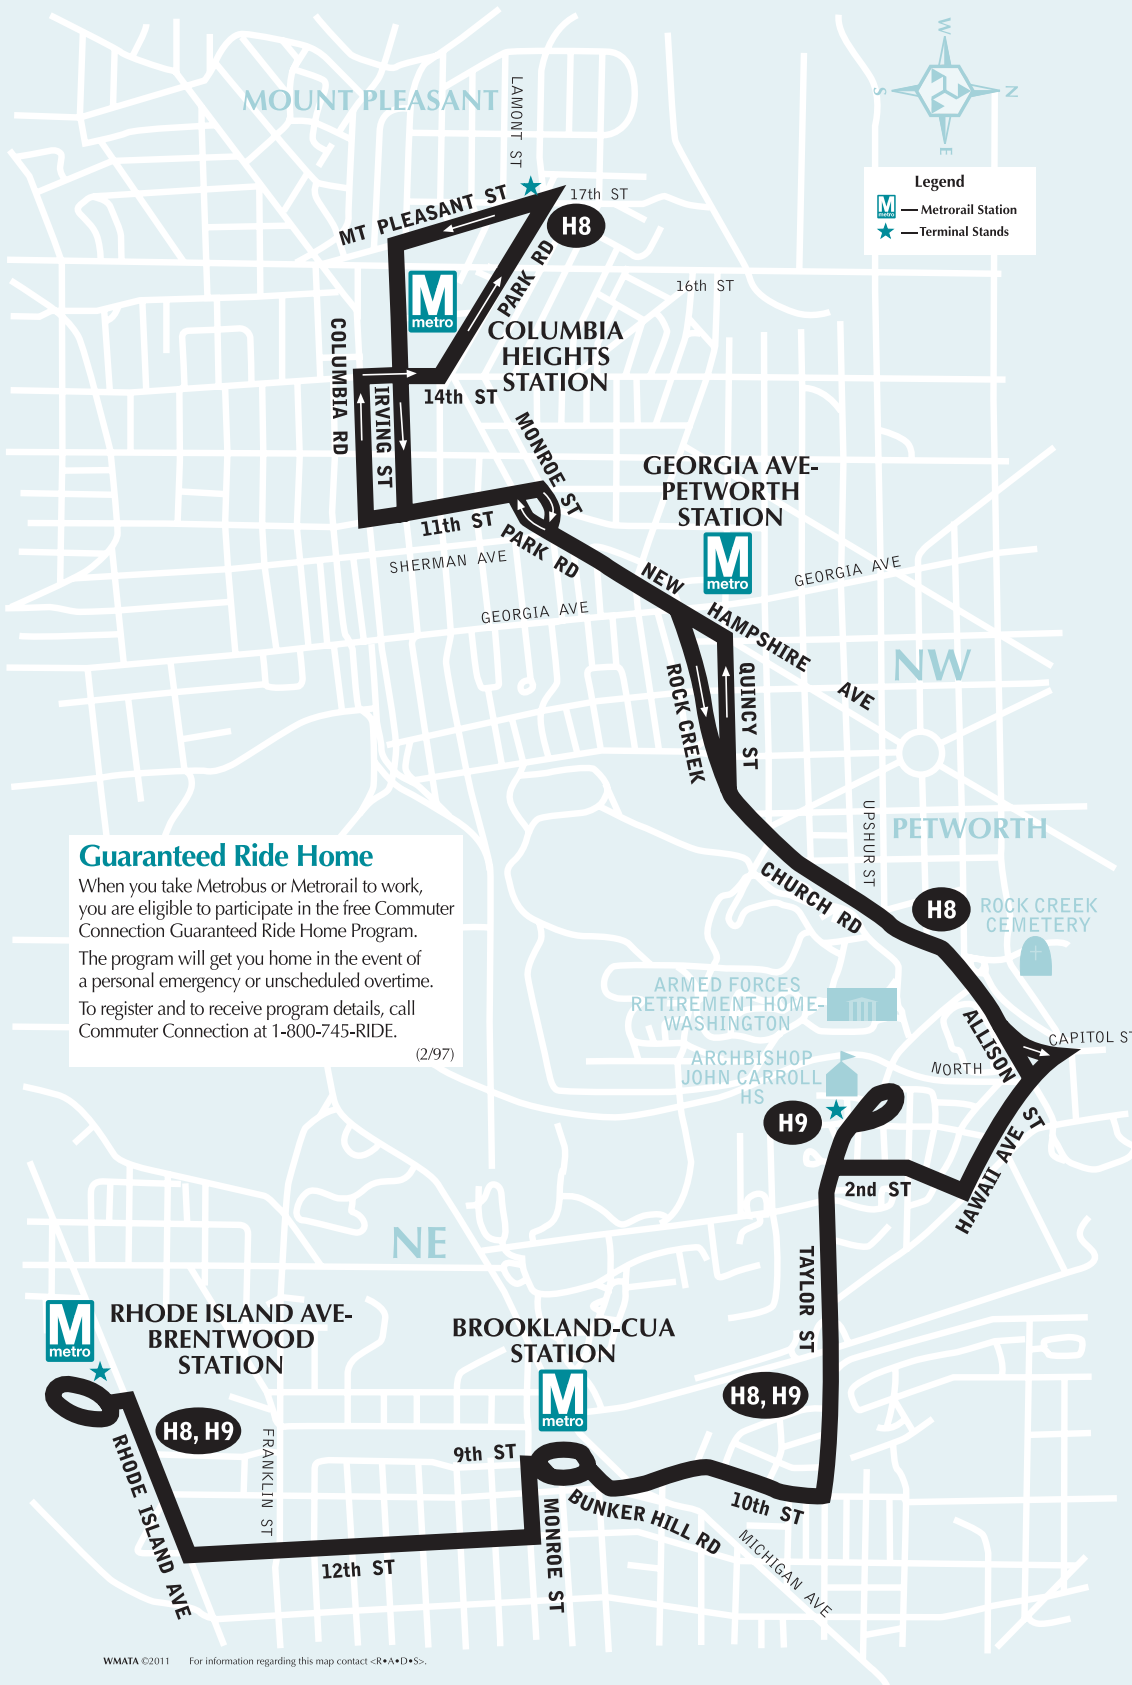

Park Road-Brookland Line

Routes H8, 9

For route and schedule information
Call 202-637-7000
www.metroopensdoors.com

Guaranteed Ride Home

When you take Metrobus or Metrorail to work, you are eligible to participate in the free Commuter Connection Guaranteed Ride Home Program. The program will get you home in the event of a personal emergency or unscheduled overtime. To register and to receive program details, call Commuter Connection at 1-800-745-RIDE.

(2/97)