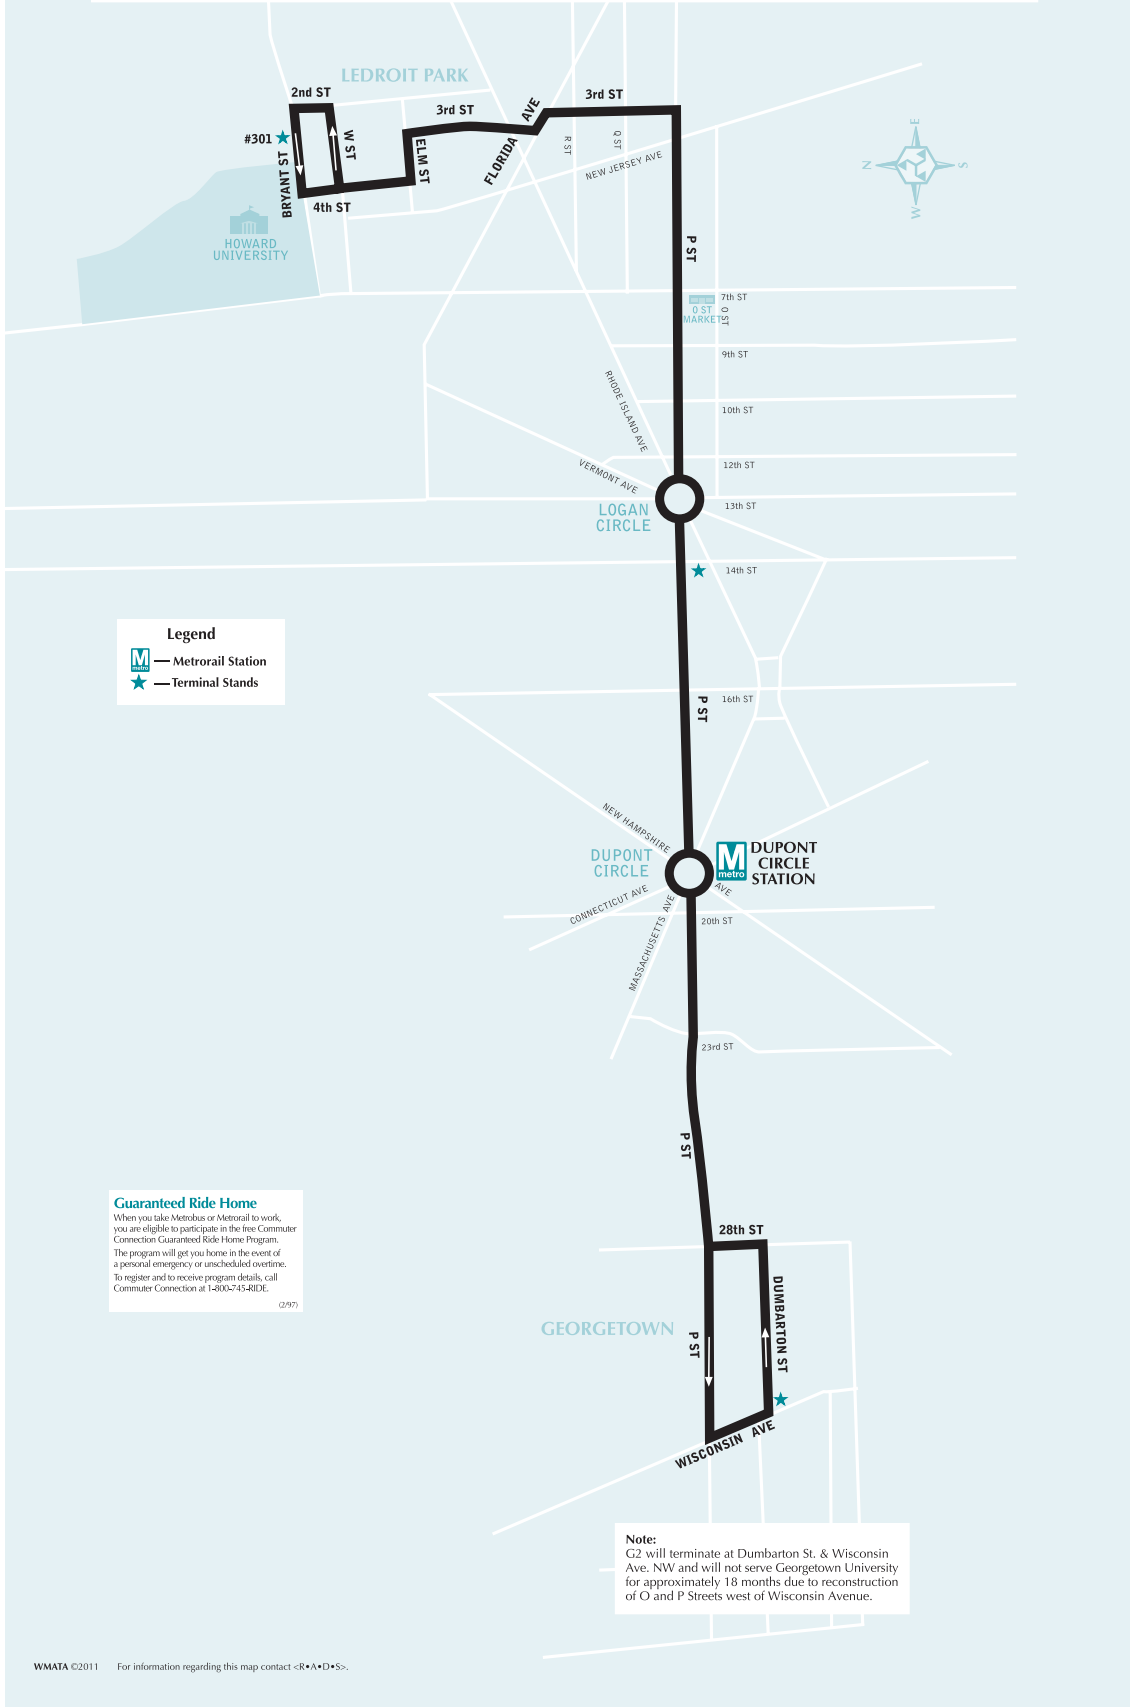

P Street-LeDroit Park Line

Route G2

For route and schedule information
Call 202-637-7000
www.metroopensdoors.com

Legend

- Metrorail Station
- Terminal Stands

Note:
G2 will terminate at Dumbarton St. & Wisconsin Ave. NW and will not serve Georgetown University for approximately 18 months due to reconstruction of O and P Streets west of Wisconsin Avenue.