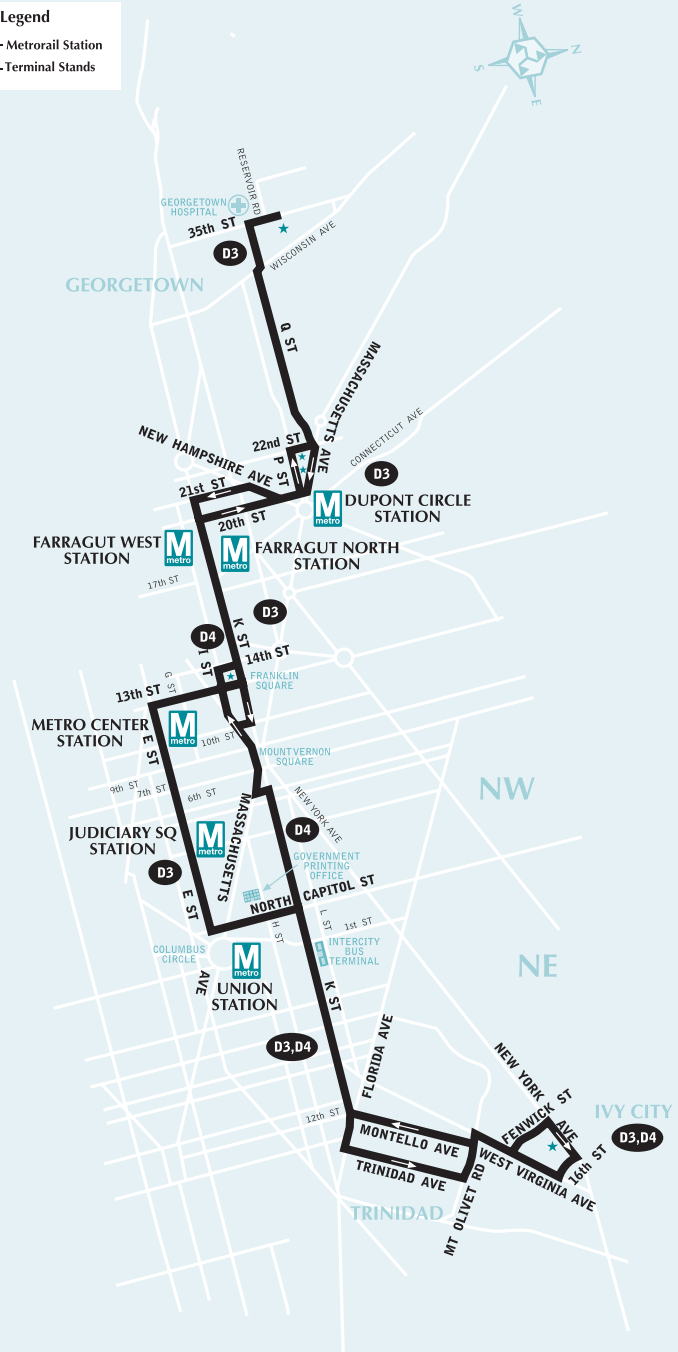

Ivy City-Dupont Circle Line
Route D3
Ivy City-Franklin Square Line
Route D4

For route and schedule information
Call 202-637-7000
www.metroopensdoors.com

Legend

- Metrorail Station
- Terminal Stands