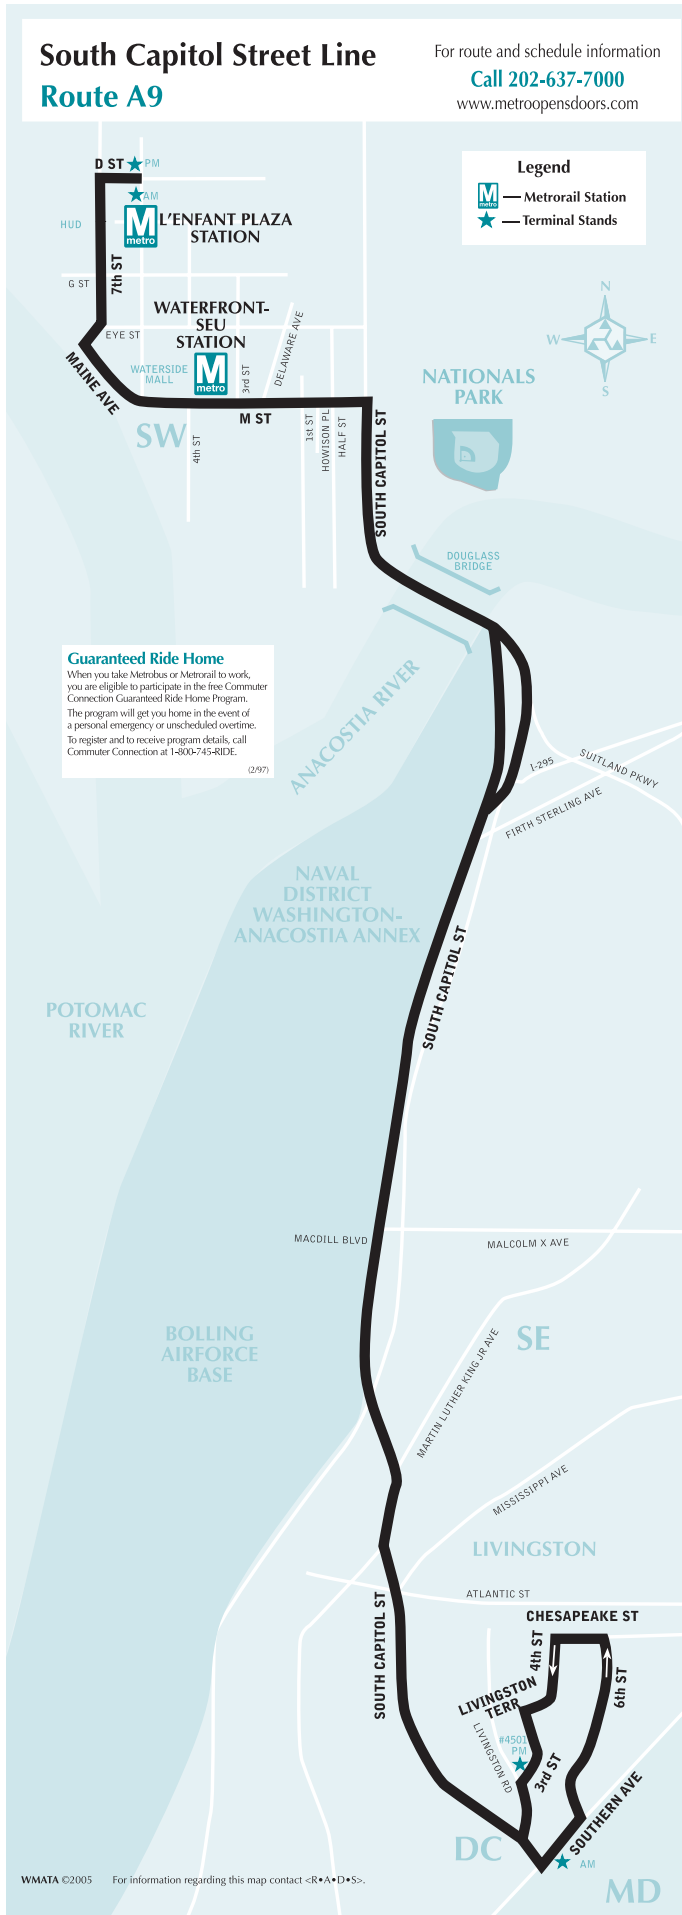

South Capitol Street Line

Route A9

For route and schedule information

Call 202-637-7000

www.metroopensdoors.com

Legend

- Metro rail Station
- Terminal Stands

Guaranteed Ride Home

(2/97)