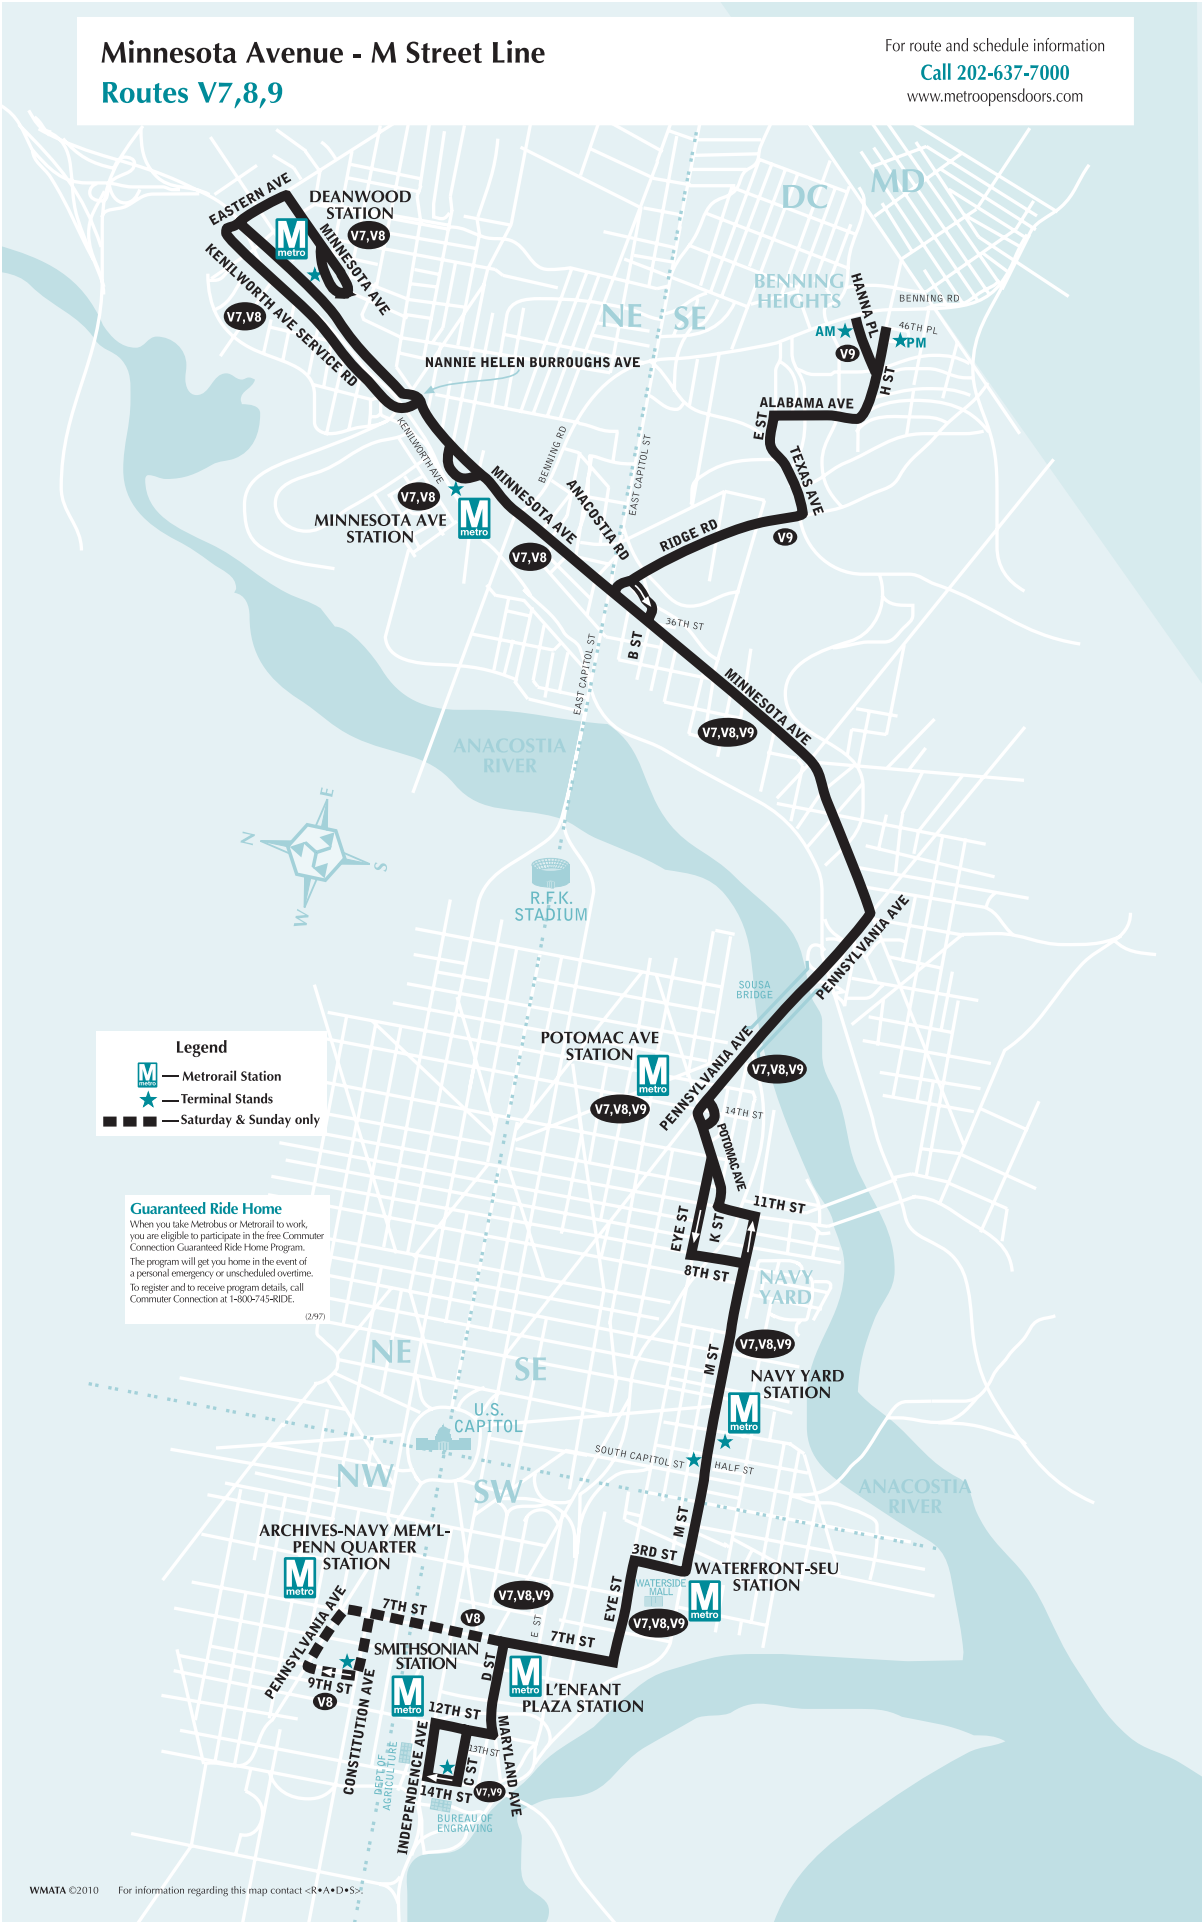

Minnesota Avenue - M Street Line

Routes V7,8,9

For route and schedule information
Call 202-637-7000
www.metroopendoors.com

Legend

- Metrorail Station
- Terminal Stands
- Saturday & Sunday only

(2/97)