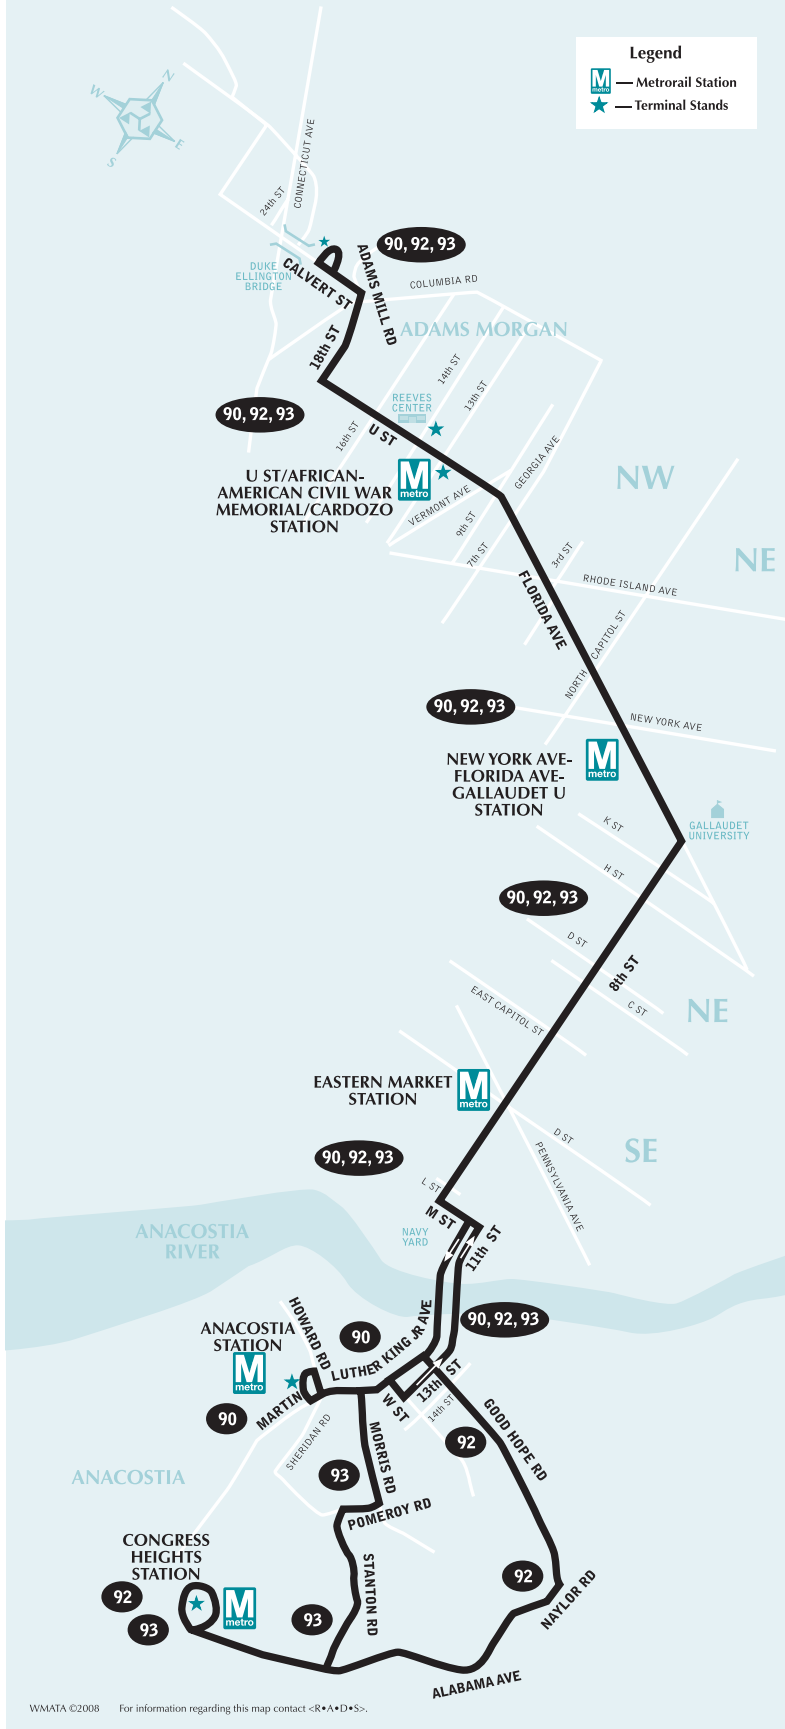

U Street-Garfield Line

Routes 90, 92, 93

For route and schedule information
Call 202-637-7000
www.metroopensdoors.com