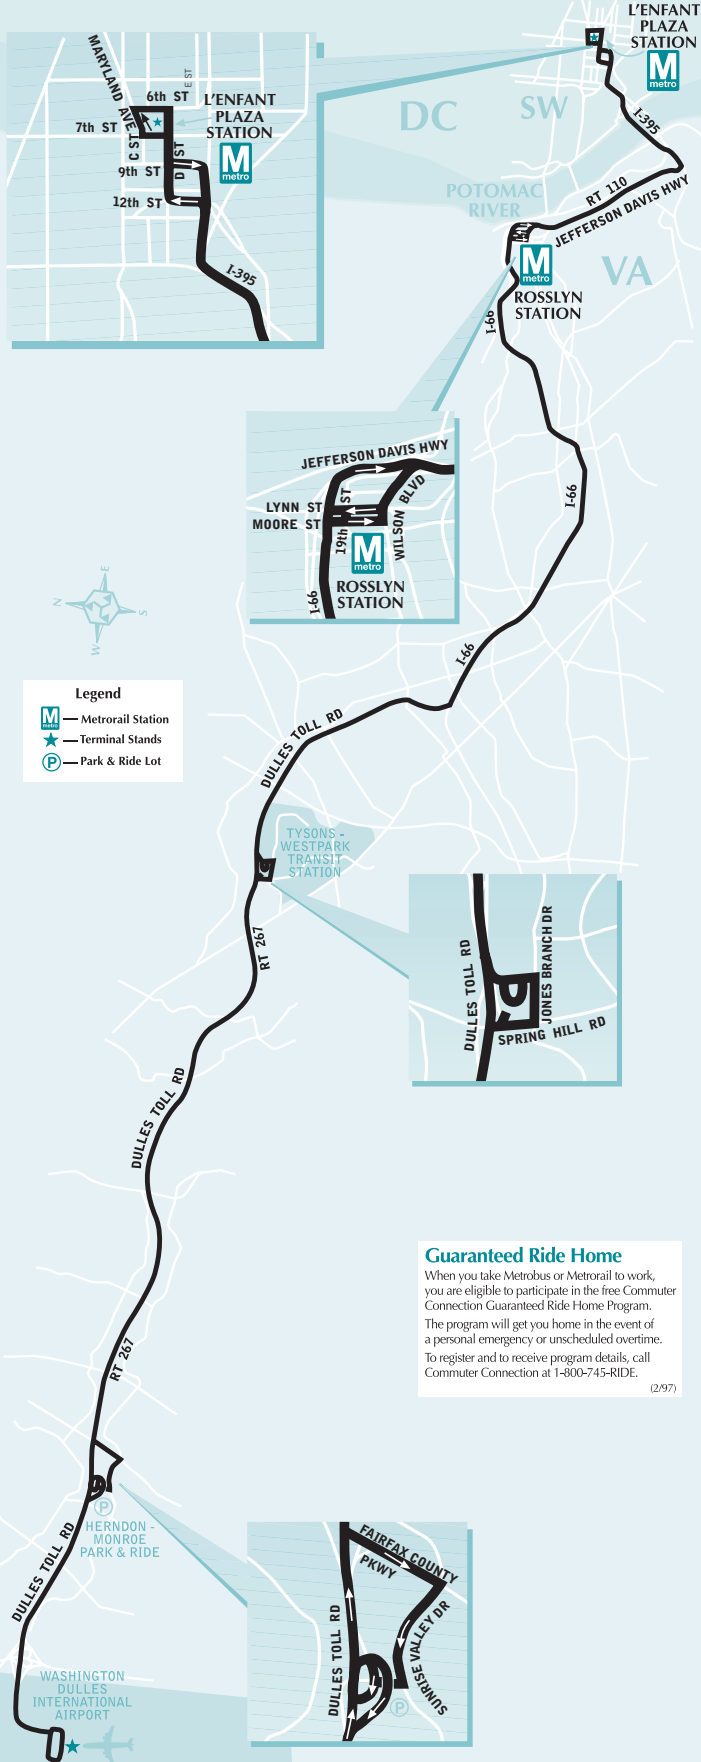

DC – Dulles Line
Route 5A

For route and schedule information
Call 202-637-7000
www.metroopensdoors.com

5A

D.C. - Dulles Line

Weekday Eastbound — Entre semana con dirección al este

Route Number	Dulles Airport	Herndon-Monroe Park & Ride Lot	Tysons-Westpark Transit Station	Rosslyn	D & 7th Sts. SW (L'ENFANT PLAZA)
AM Service — Servicio matutino					
5A	5:50	5:56	-	6:25	6:37
5A	6:30	6:37	-	7:09	7:27
5A	7:00	7:07	-	7:39	7:57
5A	7:30	7:37	-	8:09	8:27
5A	8:00	8:07	-	8:39	8:57
5A	8:40	8:47	-	9:19	9:37
5A	9:20	9:27	-	9:54	10:07
5A	10:00	10:07	-	10:34	10:47
5A	10:40	10:47	10:59	11:15	11:28
5A	11:20	11:27	11:39	11:55	12:08
PM Service — Servicio vespertino					
5A	12:00	12:07	12:19	12:35	12:48
5A	12:40	12:47	12:59	1:15	1:28
5A	1:20	1:27	1:39	1:55	2:08
5A	2:00	2:07	2:19	2:35	2:48
5A	2:35	2:42	-	3:09	3:22
5A	3:10	3:18	-	3:50	4:04
5A	3:45	3:53	-	4:25	4:39
5A	4:15	4:23	-	4:55	5:09
5A	4:45	4:53	-	5:25	5:39
5A	5:15	5:23	-	5:55	6:09
5A	5:45	5:53	-	6:25	6:39
5A	6:15	6:23	-	6:55	7:09
5A	6:45	6:53	-	7:25	7:39
5A	7:25	7:33	7:45	8:00	8:14
5A	8:05	8:13	8:25	8:40	8:54
5A	8:40	8:48	9:00	9:15	9:29
5A	9:20	9:28	9:40	9:55	10:09
5A	10:00	10:08	10:20	10:35	10:49
5A	10:40	10:48	11:00	11:15	11:29
5A	11:40	11:48	12:00	12:15	12:29

Weekday Westbound — Entre semana con dirección al oeste

Route Number	D & 7th Sts. SW (L'Enfant Plaza)	Rosslyn	Tysons-Westpark Transit Station	Herndon-Monroe Park & Ride Lot	DULLES AIRPORT
AM Service — Servicio matutino					
5A	4:50	5:02	-	5:32	5:42
5A	5:30	5:42	-	6:12	6:22
5A	6:00	6:12	-	6:42	6:52
5A	6:25	6:40	-	7:13	7:24
5A	6:55	7:10	-	7:43	7:54
5A	7:35	7:50	-	8:23	8:34
5A	8:10	8:25	-	8:58	9:09
5A	8:50	9:05	-	9:38	9:49
5A	9:30	9:45	-	10:18	10:29
5A	10:10	10:24	10:43	11:00	11:11
5A	10:55	11:09	11:28	11:45	11:56
5A	11:35	11:49	12:08	12:25	12:36
PM Service — Servicio vespertino					
5A	12:15	12:29	12:48	1:05	1:16
5A	12:50	1:04	1:23	1:40	1:51
5A	1:25	1:39	1:58	2:15	2:26
5A	2:00	2:14	2:33	2:50	3:01
5A	2:30	2:45	-	3:24	3:36
5A	3:00	3:15	-	3:54	4:06
5A	3:30	3:45	-	4:24	4:36
5A	4:00	4:15	-	4:54	5:06
5A	4:30	4:45	-	5:24	5:36
5A	5:00	5:15	-	5:54	6:06
5A	5:30	5:45	-	6:24	6:36
5A	6:10	6:25	-	7:04	7:16
5A	6:50	7:05	-	7:44	7:56
5A	7:30	7:41	8:01	8:20	8:29
5A	8:10	8:21	8:41	9:00	9:09
5A	8:50	9:01	9:21	9:40	9:49
5A	9:38	9:48	10:05	10:22	10:31
5A	10:38	10:48	11:05	11:22	11:31