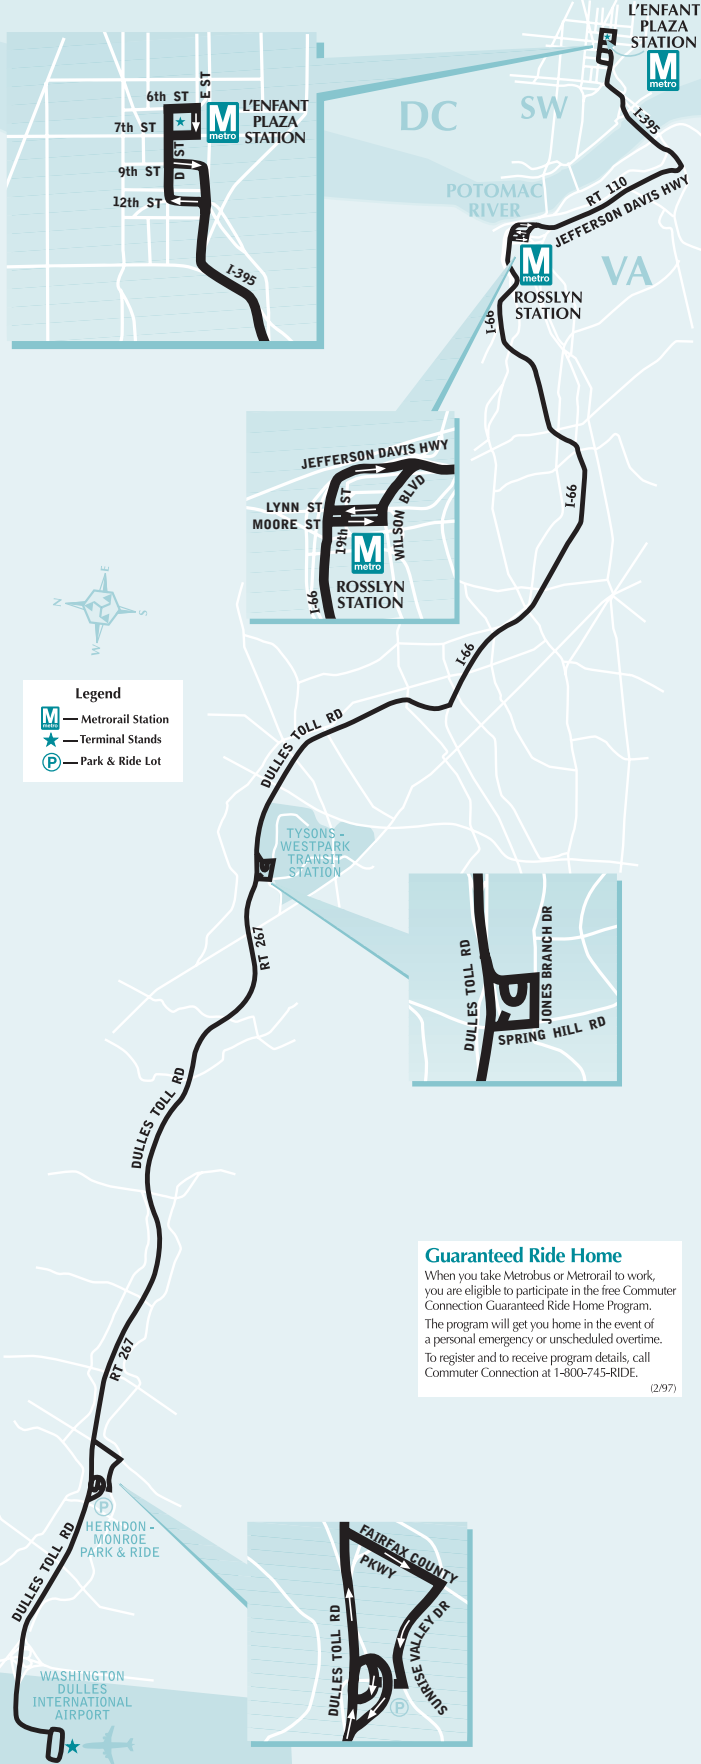

DC – Dulles Line
Route 5A

For route and schedule information
Call 202-637-7000
www.metroopensdoors.com

1. **Legend**
2. Metrorail Station
   - Terminal Stands
   - Park & Ride Lot

5A

D.C. - Dulles Line

Weekday Eastbound — Entre semana con dirección al este

Route Number	Dulles Airport	Herndon-Monroe Park & Ride Lot	Tysons-Westpark Transit Station	Rosslyn	D & 7th Sts. SW (L'ENFANT PLAZA)
AM Service — Servicio matutino					
5A	5:50	5:56	-	6:25	6:37
5A	6:30	6:37	-	7:09	7:27
5A	7:00	7:07	-	7:39	7:57
5A	7:30	7:37	-	8:09	8:27
5A	8:00	8:07	-	8:39	8:57
5A	8:40	8:47	-	9:19	9:37
5A	9:20	9:27	-	9:54	10:07
5A	10:00	10:07	-	10:34	10:47
5A	10:40	10:47	10:59	11:15	11:28
5A	11:20	11:27	11:39	11:55	12:08
PM Service — Servicio vespertino					
5A	12:00	12:07	12:19	12:35	12:48
5A	12:40	12:47	12:59	1:15	1:28
5A	1:20	1:27	1:39	1:55	2:08
5A	2:00	2:07	2:19	2:35	2:48
5A	2:35	2:42	-	3:09	3:22
5A	3:10	3:18	-	3:50	4:04
5A	3:45	3:53	-	4:25	4:39
5A	4:15	4:23	-	4:55	5:09
5A	4:45	4:53	-	5:25	5:39
5A	5:15	5:23	-	5:55	6:09
5A	5:45	5:53	-	6:25	6:39
5A	6:15	6:23	-	6:55	7:09
5A	6:45	6:53	-	7:25	7:39
5A	7:25	7:33	7:45	8:00	8:14
5A	8:05	8:13	8:25	8:40	8:54
5A	8:40	8:48	9:00	9:15	9:29
5A	9:20	9:28	9:40	9:55	10:09
5A	10:00	10:08	10:20	10:35	10:49
5A	10:40	10:48	11:00	11:15	11:29
5A	11:40	11:48	12:00	12:15	12:29

Weekday Westbound — Entre semana con dirección al oeste

Route Number	D & 7th Sts. SW (L'Enfant Plaza)	Rosslyn	Tysons-Westpark Transit Station	Herndon-Monroe Park & Ride Lot	DULLES AIRPORT
AM Service — Servicio matutino					
5A	4:50	5:02	-	5:32	5:42
5A	5:30	5:42	-	6:12	6:22
5A	6:00	6:12	-	6:42	6:52
5A	6:25	6:40	-	7:13	7:24
5A	6:55	7:10	-	7:43	7:54
5A	7:35	7:50	-	8:23	8:34
5A	8:10	8:25	-	8:58	9:09
5A	8:50	9:05	-	9:38	9:49
5A	9:30	9:45	-	10:18	10:29
5A	10:10	10:24	10:43	11:00	11:11
5A	10:55	11:09	11:28	11:45	11:56
5A	11:35	11:49	12:08	12:25	12:36
PM Service — Servicio vespertino					
5A	12:15	12:29	12:48	1:05	1:16
5A	12:50	1:04	1:23	1:40	1:51
5A	1:25	1:39	1:58	2:15	2:26
5A	2:00	2:14	2:33	2:50	3:01
5A	2:30	2:45	-	3:24	3:36
5A	3:00	3:15	-	3:54	4:06
5A	3:30	3:45	-	4:24	4:36
5A	4:00	4:15	-	4:54	5:06
5A	4:30	4:45	-	5:24	5:36
5A	5:00	5:15	-	5:54	6:06
5A	5:30	5:45	-	6:24	6:36
5A	6:10	6:25	-	7:04	7:16
5A	6:50	7:05	-	7:44	7:56
5A	7:30	7:41	8:01	8:20	8:29
5A	8:10	8:21	8:41	9:00	9:09
5A	8:50	9:01	9:21	9:40	9:49
5A	9:38	9:48	10:05	10:22	10:31
5A	10:38	10:48	11:05	11:22	11:31