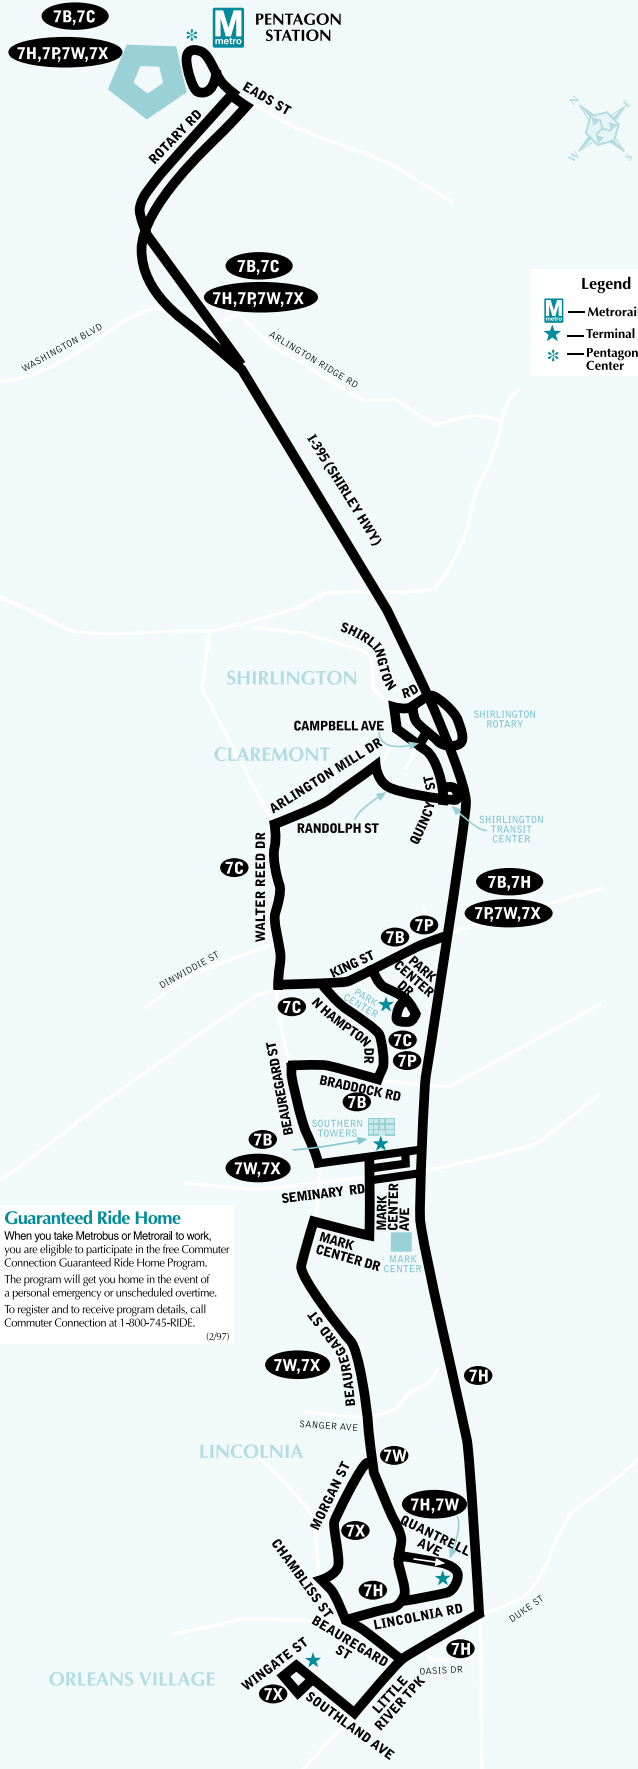

Lincolnia-Park Center-Pentagon Line

For route and schedule information
Call 202-637-7000
www.metroopensdoors.com

Routes 7B,C,H,P,W,X

Legend

- Metrorail Station
- Terminal Stands
- Pentagon Transit Center

7B,C,H,P,W,X

Lincolnia-Park Center-Pentagon Line

Weekday Northbound — Entre semana con dirección al norte

Route Number	Southland Ave. & Wingate St.	Lincolnia Rd. & Quantrell Ave.	Chambliss & Morgan Sts.	Southern Towers (Stratford Bldg.)	North Hampton Dr. & Hunton Place	Park Center	Walter Reed Dr. & Dinwiddie St.	Shirlington Transit Center	PENTAGON
AM Service — Servicio matutino									
7C	-	-	-	-	-	6:05	6:10	6:17	6:25
7B	-	-	-	6:12	6:15	-	-	-	6:30
7C	-	-	-	-	-	6:25	6:30	6:37	6:45
7W	-	6:25	-	6:37	-	-	-	-	6:48
7X	6:26	-	6:32	6:44	-	-	-	-	6:55
7C	-	-	-	-	-	6:43	6:50	6:55	7:05
7B	-	-	-	6:47	6:50	-	-	-	7:05
7W	-	6:38	-	6:53	-	-	-	-	7:06
7X	6:45	-	6:51	7:04	-	-	-	-	7:17
7W	-	6:56	-	7:11	-	-	-	-	7:24
7C	-	-	-	-	-	7:03	7:10	7:15	7:25
7X	6:57	-	7:07	7:18	-	-	-	-	7:30
7W	-	7:10	-	7:22	-	-	-	-	7:37
7B	-	-	-	7:17	7:22	-	-	-	7:40
7X	7:11	-	7:21	7:32	-	-	-	-	7:44
7C	-	-	-	-	-	7:27	7:31	7:37	7:45
7W	-	7:22	-	7:34	-	-	-	-	7:49
7W	-	7:27	-	7:39	-	-	-	-	7:54
7X	7:26	-	7:36	7:47	-	-	-	-	7:59
7W	-	7:38	-	7:52	-	-	-	-	8:04
7C	-	-	-	-	-	7:44	7:51	7:57	8:05
7W	-	7:43	-	7:57	-	-	-	-	8:09
7X	7:38	-	7:48	8:02	-	-	-	-	8:14
7B	-	-	-	7:57	8:00	-	-	-	8:15
7W	-	7:53	-	8:07	-	-	-	-	8:19
7W	-	7:58	-	8:12	-	-	-	-	8:24
7C	-	-	-	-	-	8:04	8:11	8:17	8:25
7X	7:53	-	8:03	8:17	-	-	-	-	8:29
7W	-	8:11	-	8:25	-	-	-	-	8:37
7C	-	-	-	-	-	8:27	8:33	8:38	8:45
7X	8:16	-	8:23	8:35	-	-	-	-	8:47
7B	-	-	-	8:32	8:35	-	-	-	8:50
7W	-	8:33	-	8:47	-	-	-	-	8:59
7C	-	-	-	-	-	8:47	8:53	8:58	9:05
PM Service — Servicio vespertino									
7H	-	3:53	-	-	-	-	-	-	4:10
7P	-	-	-	-	-	4:03	-	-	4:15
7H	-	4:23	-	-	-	-	-	-	4:40
7P	-	-	-	-	-	4:33	-	-	4:45
7P	-	-	-	-	-	5:04	-	-	5:15
7P	-	-	-	-	-	5:24	-	-	5:35
7P	-	-	-	-	-	5:43	-	-	5:53
7P	-	-	-	-	-	6:03	-	-	6:13

On four Federal holidays, Columbus Day, Veterans' Day, Martin L. King Day, and Presidents' Day, Metrobus will run on a Saturday supplemental schedule. On these holidays, the Saturday Supplemental trips will operate.