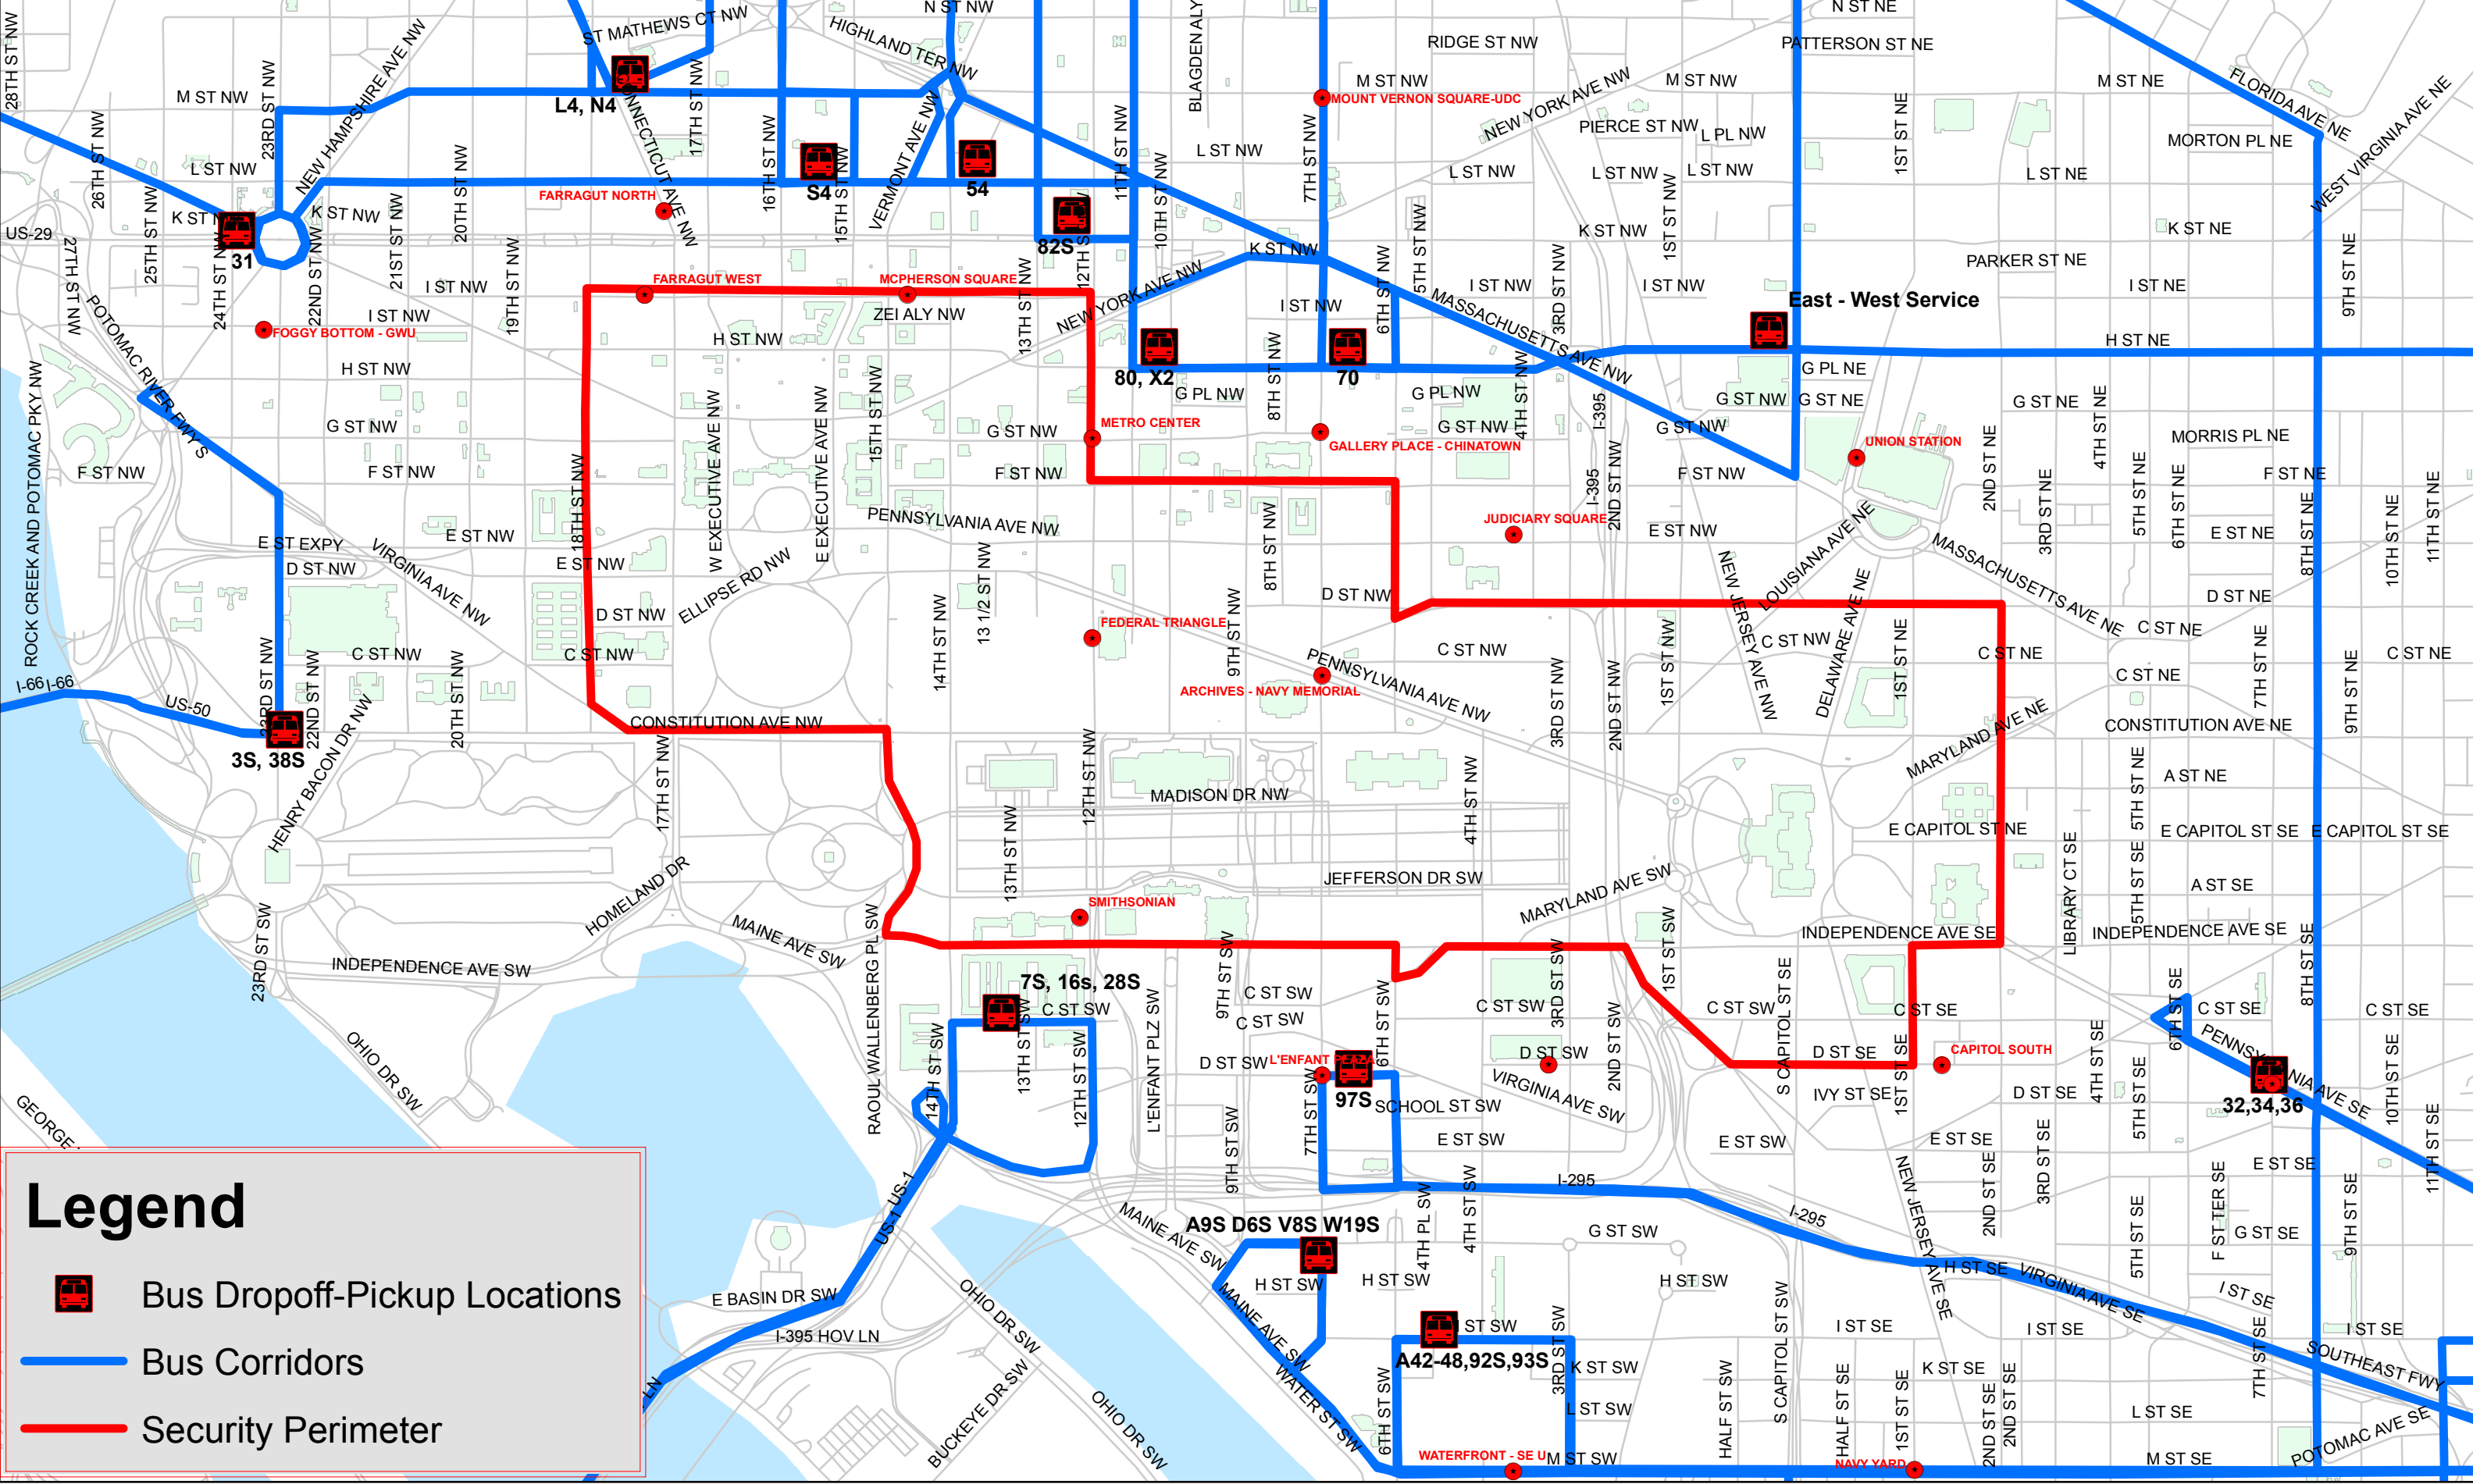

Inauguration Day Bus Corridors - Inner Core

Legend

-  Bus Dropoff-Pickup Locations
-  Bus Corridors
-  Security Perimeter