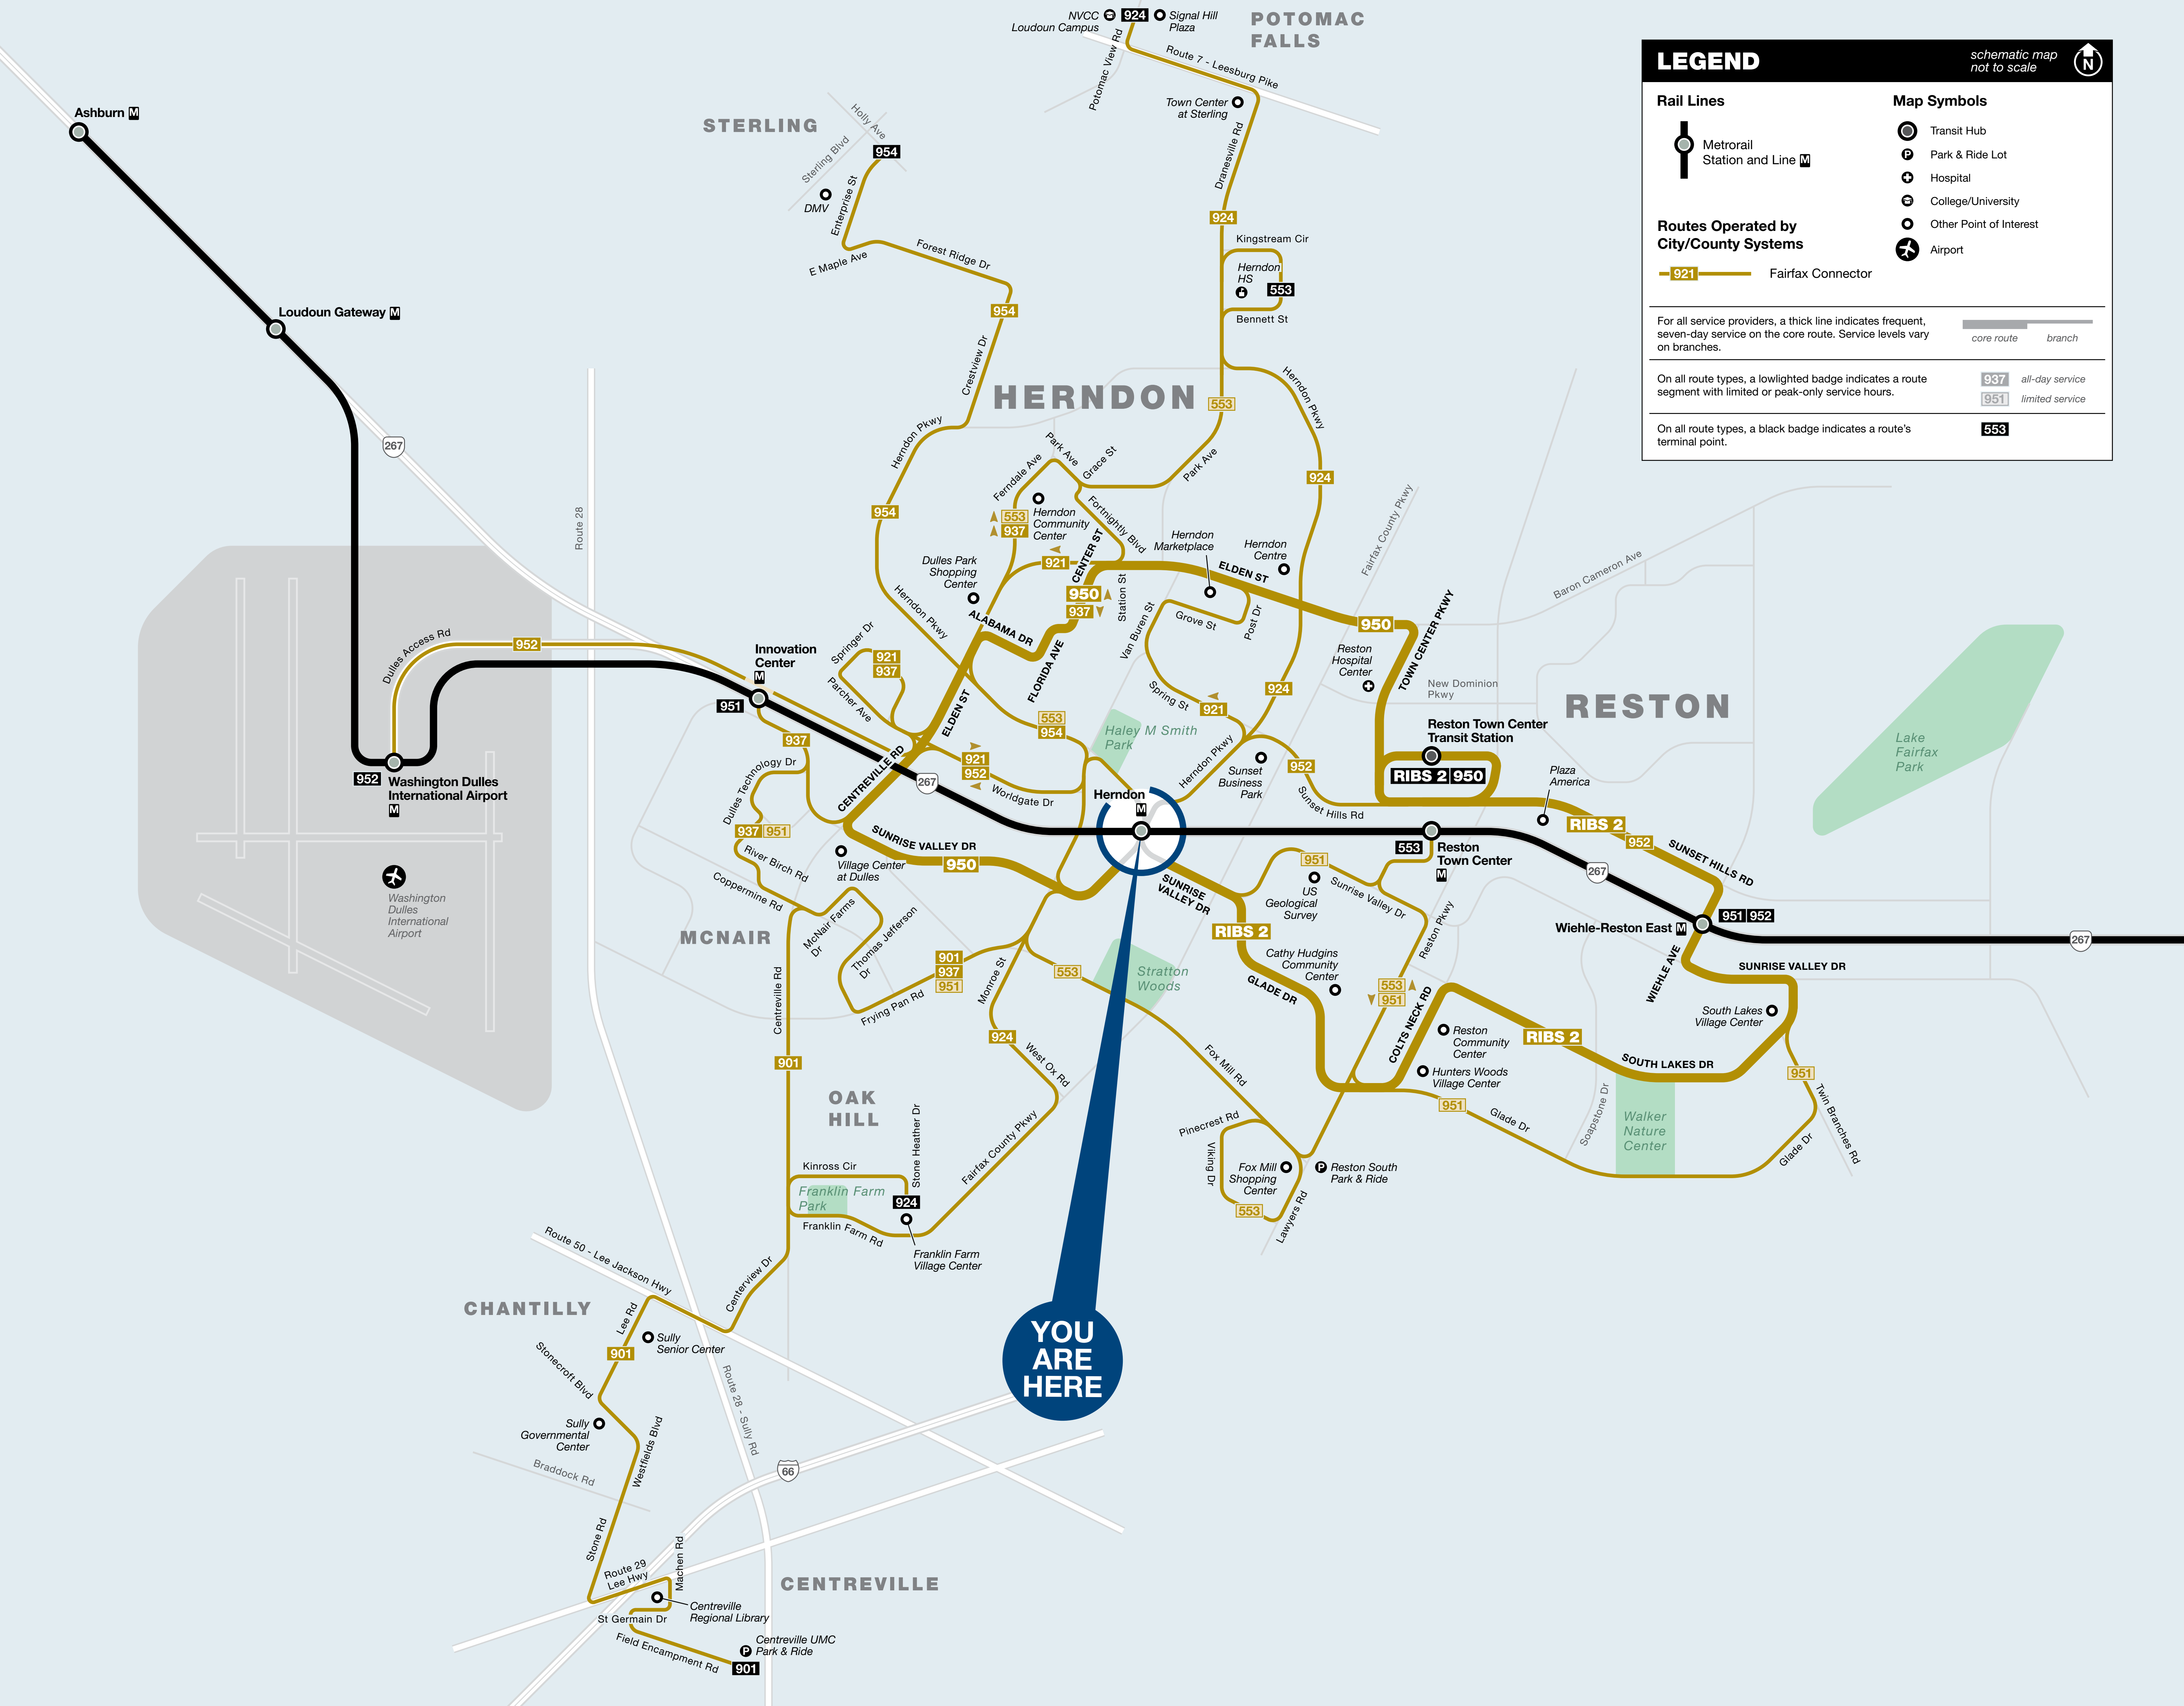

Bus Service from Herndon

BUS SERVICE FREQUENCY

The table shows approximate minutes between buses; check schedules for full details

ROUTE	DESTINATION	BOARD AT BUS STOP	MONDAY TO FRIDAY				SATURDAY		SUNDAY	
			AM RUSH	MIDDAY	PM RUSH	EVENING	DAY	EVENING	DAY	EVENING
METROBUS										
	Metrobus Shuttle	F	During track work and/or rail shutdown events, location marked on the map will be served by Metro shuttle buses.							
FAIRFAX CONNECTOR										
553	Reston Town Center	G	20	--	20	--	--	--	--	--
553	Kingstream	C	20	--	20	--	--	--	--	--
901	Centreville UMC Park & Ride	F	30	60	30	60	60	60	60	60
921	Herndon Circulator	H	40	40	40	--	40	--	40	--
924	NVCC Loudoun	A, H	20	60	20	60	60	60	60	60
924	Kinross Circle	D, J	20	60	20	60	60	60	60	60
937	Harbor House	B	40	40	--	--	40	--	40	--
950	Reston Town Center	E	15	20	15	20-30	20-30	20-30	30	30
951	Wiehle-Reston East	D	20	--	20	--	--	--	--	--
951	Innovation Center	B	20	--	20	--	--	--	--	--

ROUTE	DESTINATION	BOARD AT BUS STOP	MONDAY TO FRIDAY				SATURDAY		SUNDAY	
			AM RUSH	MIDDAY	PM RUSH	EVENING	DAY	EVENING	DAY	EVENING
FAIRFAX CONNECTOR										
952	Wiehle-Reston East	H	20	60	20	60	60	60	60	60
952	Dulles Airport	J	20	60	20	60	60	60	60	60
954	Sterling Plaza	A	30	60	30	60	60	60	60	60
RIBS 2	Reston - South Lakes Drive	C	20	30	20	30	30	30	30	30

BUS BOARDING MAP