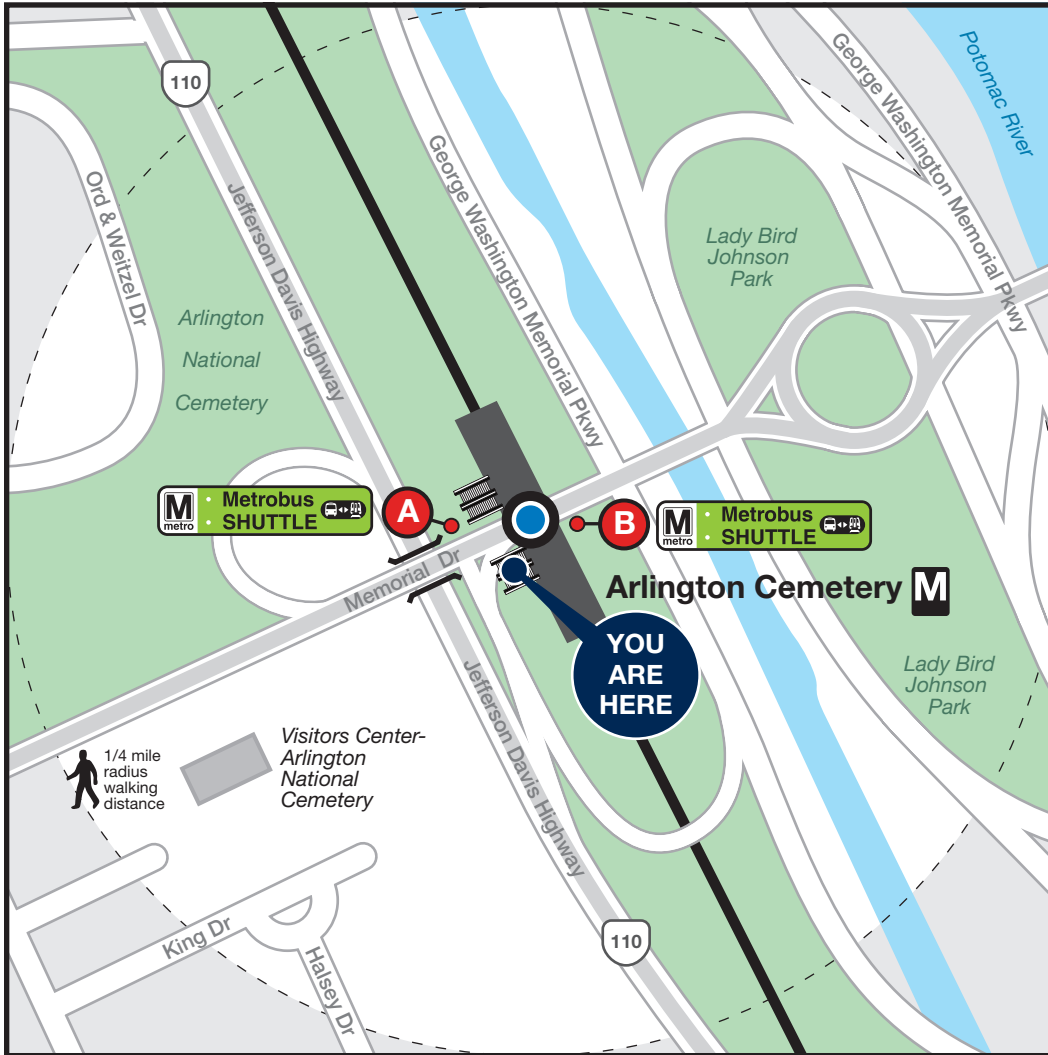

Station Vicinity Map Arlington Cemetery

LEGEND

Bus Stop (on the street) Bus Bay (at the station)

The lettered discs on this map will help you locate the bus stop or bay near this station. Be advised the letters are not displayed on the street bus stops.

Elevator

Escalator

Bus Route

Metrorail Station and line

76.042.EVAC-0622

Metrobus SHUTTLE

In the event of an emergency, this bus stop will also be served by shuttle buses.

Approximate walking distance to the next Metro Station from this exit

There are no stations within a reasonable walking distance.

BUS SERVICE AND BOARDING LOCATIONS

THERE IS NO BUS SERVICE FROM THIS STATION

Subject to change without notice. Esta información puede cambiar.