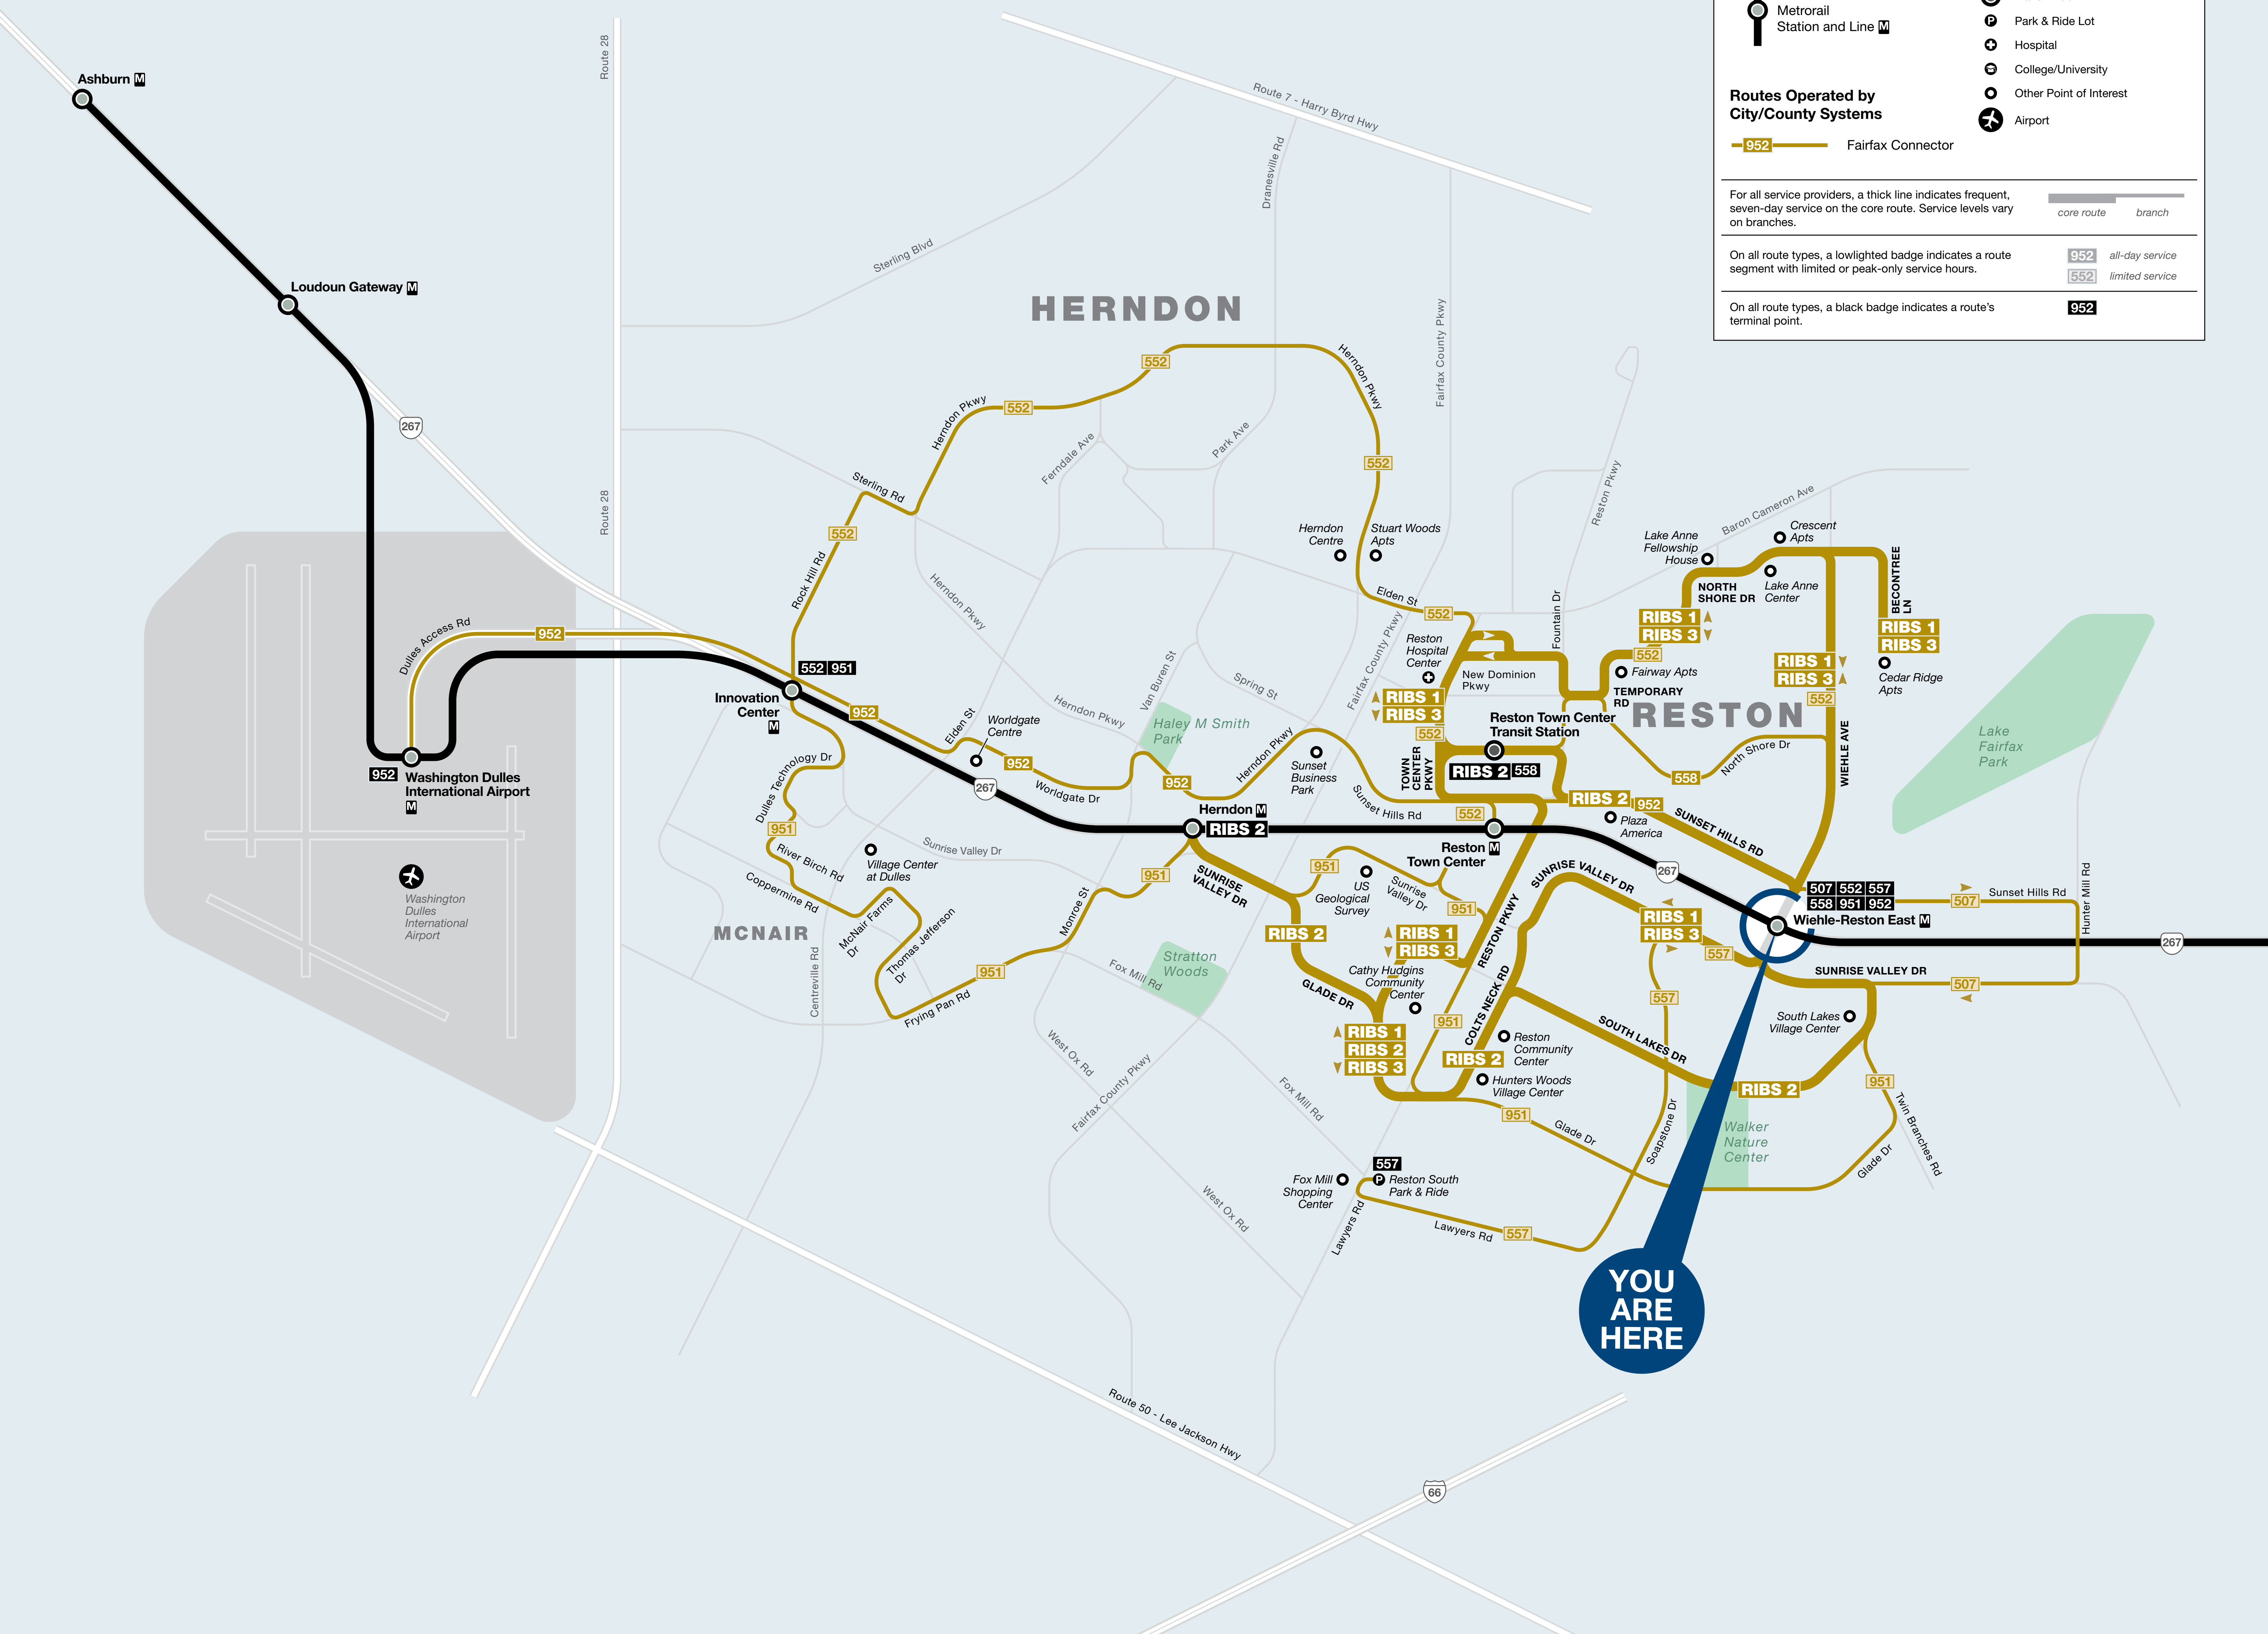

Bus Service from Wiehle-Reston East

LEGEND schematic map not to scale

Rail Lines

- MetroRail Station and Line M

Map Symbols

- Transit Hub
- Park & Ride Lot
- Hospital
- College/University
- Other Point of Interest
- Airport

Routes Operated by City/County Systems

- 952 Fairfax Connector

For all service providers, a thick line indicates frequent, seven-day service on the core route. Service levels vary on branches.

On all route types, a lowlighted badge indicates a route segment with limited or peak-only service hours.

On all route types, a black badge indicates a route's terminal point.

core route branch

952 all-day service
552 limited service
952