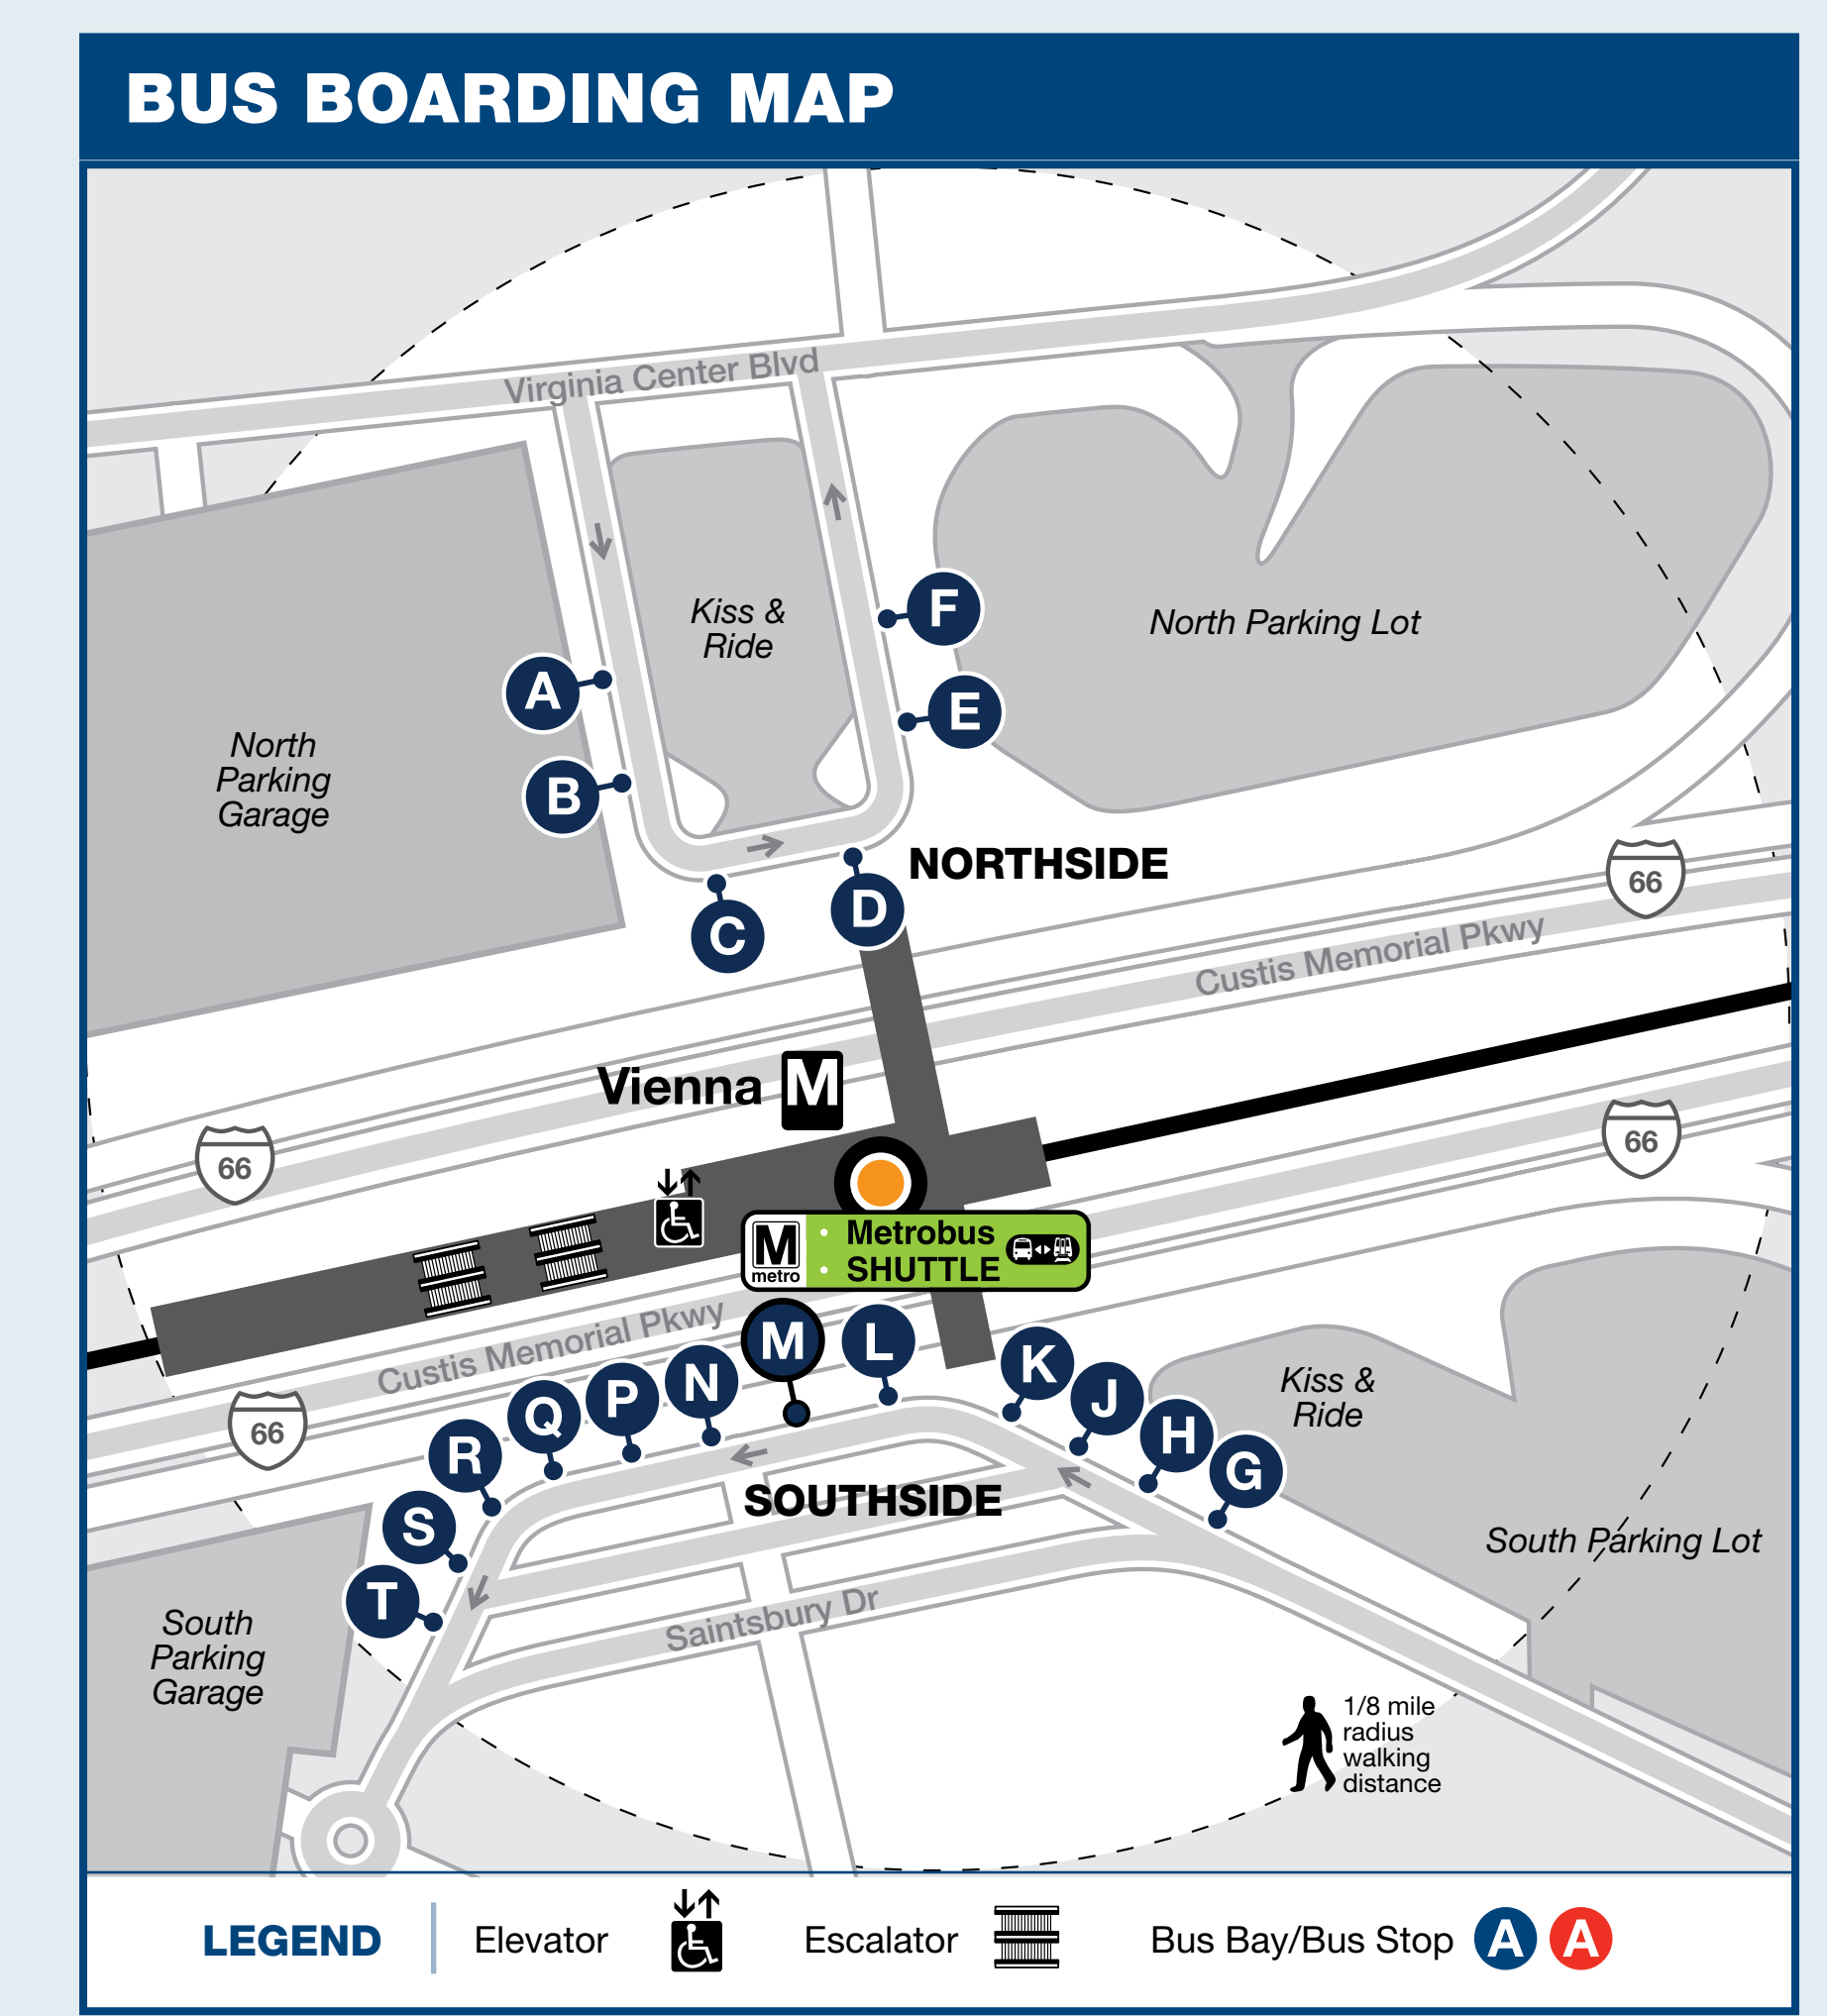

metroAlerts

Through MetroAlerts, you can be notified of Metro service disruptions via email or text messages. MetroAlerts can be sent to computers, cellular phones, pagers or personal digital assistants capable of receiving data. MetroAlerts are limited to 140 characters to prevent them from being truncated when received as text messages. If further information on the incident is available, it is published on the website and a link to that information is included in the MetroAlert.

KNOW MORE. KNOW FIRST.
Sign up today at wmata.com/MetroAlerts