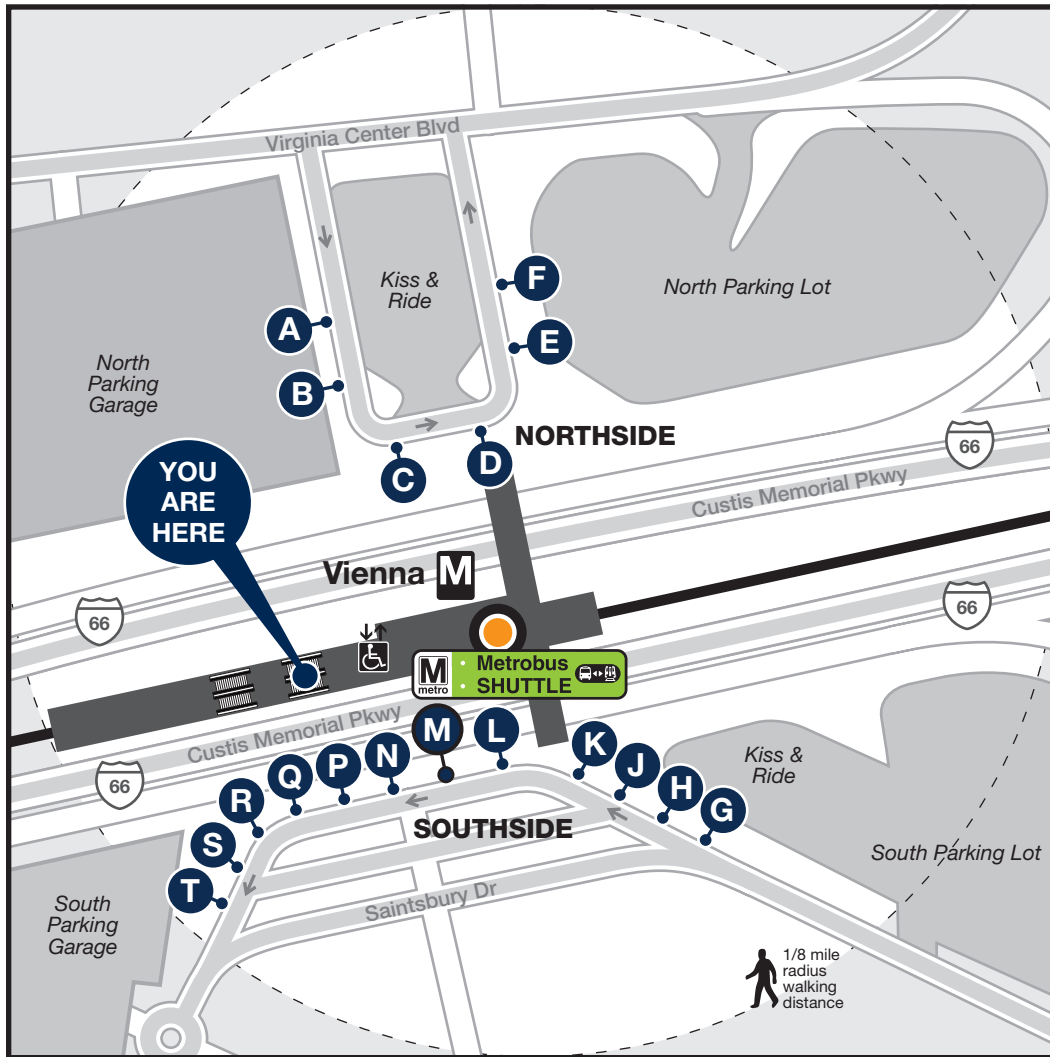

# Station Vicinity Map Vienna

### LEGEND

**A** Bus Stop (on the street)    **A** Bus Bay (at the station)

The lettered discs on this map will help you locate the bus stop or bay near this station. Be advised the letters are not displayed on the street bus stops.

Route	Destination	Board at
<b>FAIRFAX CONNECTOR</b>		
461	Vienna, Flint Hill	<b>A</b>
463	Tysons Corner <b>M</b>	<b>F</b>
466	Vienna, Oakton	<b>A</b>
621	Penderbrook, Fairfax Co. Government Ctr	<b>P</b>
622	Penderbrook, Fair Ridge	<b>P</b>
623	Fairfax Co. Government Ctr	<b>P</b>
624	Stringfellow Rd Park & Ride	<b>P</b>
630	Centreville South	<b>S</b>
631	Centreville South, Little Rocky Run	<b>S</b>
632	Centreville South, Westfields	<b>S</b>

Route	Destination	Board at
634	Stringfellow Rd Park & Ride	<b>S</b>
640	Centreville North, Westfields	<b>Q</b>
641	Centreville South	<b>Q</b>
642	Centreville North, Sully Station	<b>Q</b>
644	Centreville, Stone Rd Park & Ride	<b>Q</b>
650	Chantilly	<b>R</b>
651	Chantilly, Brookfield	<b>R</b>
651	Chantilly, Franklin Farm	<b>R</b>
<b>BESTBUS</b>		<b>G</b>