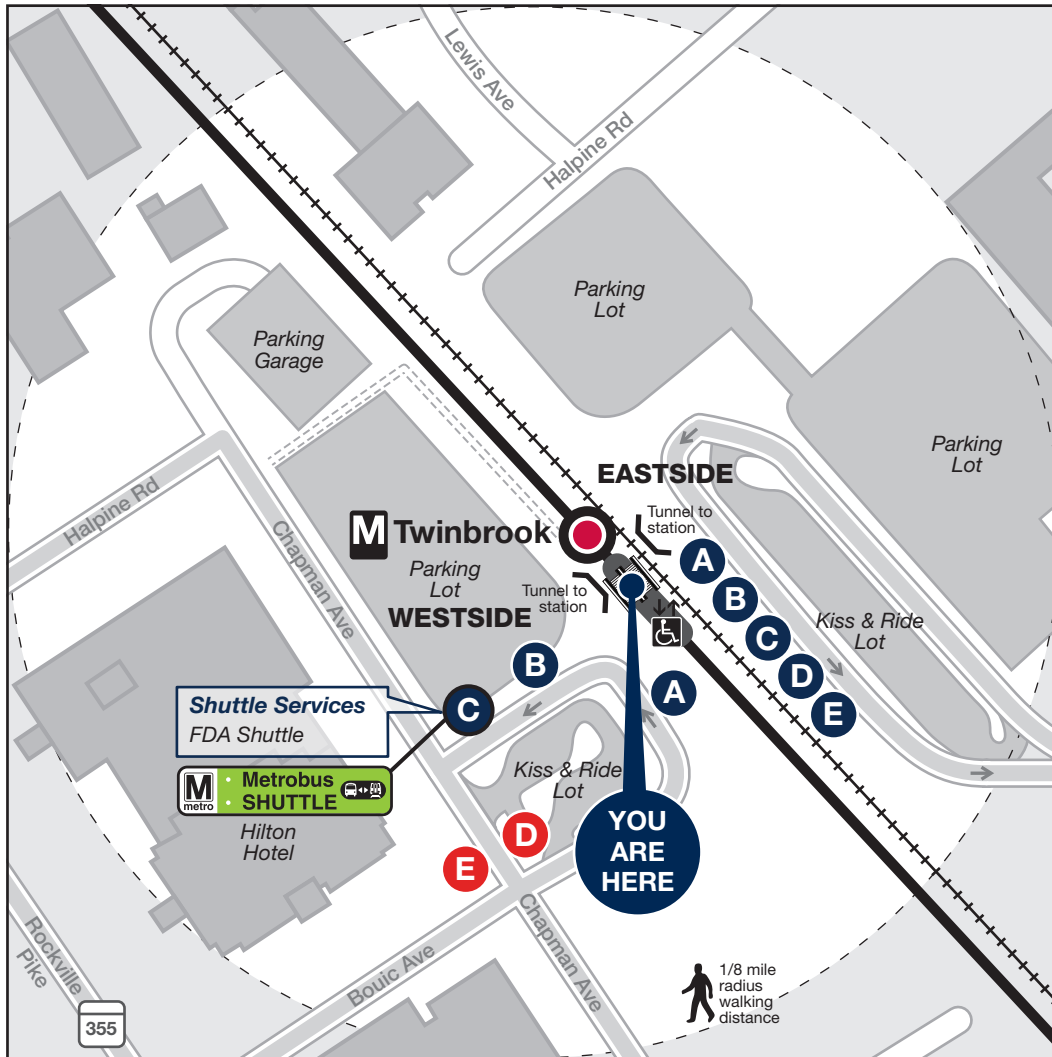

Station Vicinity Map Twinbrook

LEGEND

A Bus Stop (on the street) **A** Bus Bay (at the station)

The lettered discs on this map will help you locate the bus stop or bay near this station. Be advised the letters are not displayed on the street bus stops.

- Elevator
- Escalator
- Bus Route
- Metrorail Station and line

64.016.EVAC-0622

C **Metrobus SHUTTLE**

In the event of an emergency, this bus stop will also be served by shuttle buses.

Approximate walking distance to the next Metro Station from this exit

There are no stations within a reasonable walking distance.

BUS SERVICE AND BOARDING LOCATIONS

EASTSIDE

Route	Destination	Board at
METROBUS		
C4	Prince George's Plaza	A
RIDE ON-MONTGOMERY COUNTY		
10	Hillandale	B
26	Glenmont	C
26	Montgomery Mall Transit Center	C
44	Rockville	E
45	Rockville Regional Transit Center	E

WESTSIDE

Route	Destination	Board at
RIDE ON-MONTGOMERY COUNTY		
5	Silver Spring	B
26	Glenmont	E
26	Montgomery Mall Transit Center	D
46	Medical Center	A
46	Montgomery College	A

Subject to change without notice. Esta información puede cambiar.