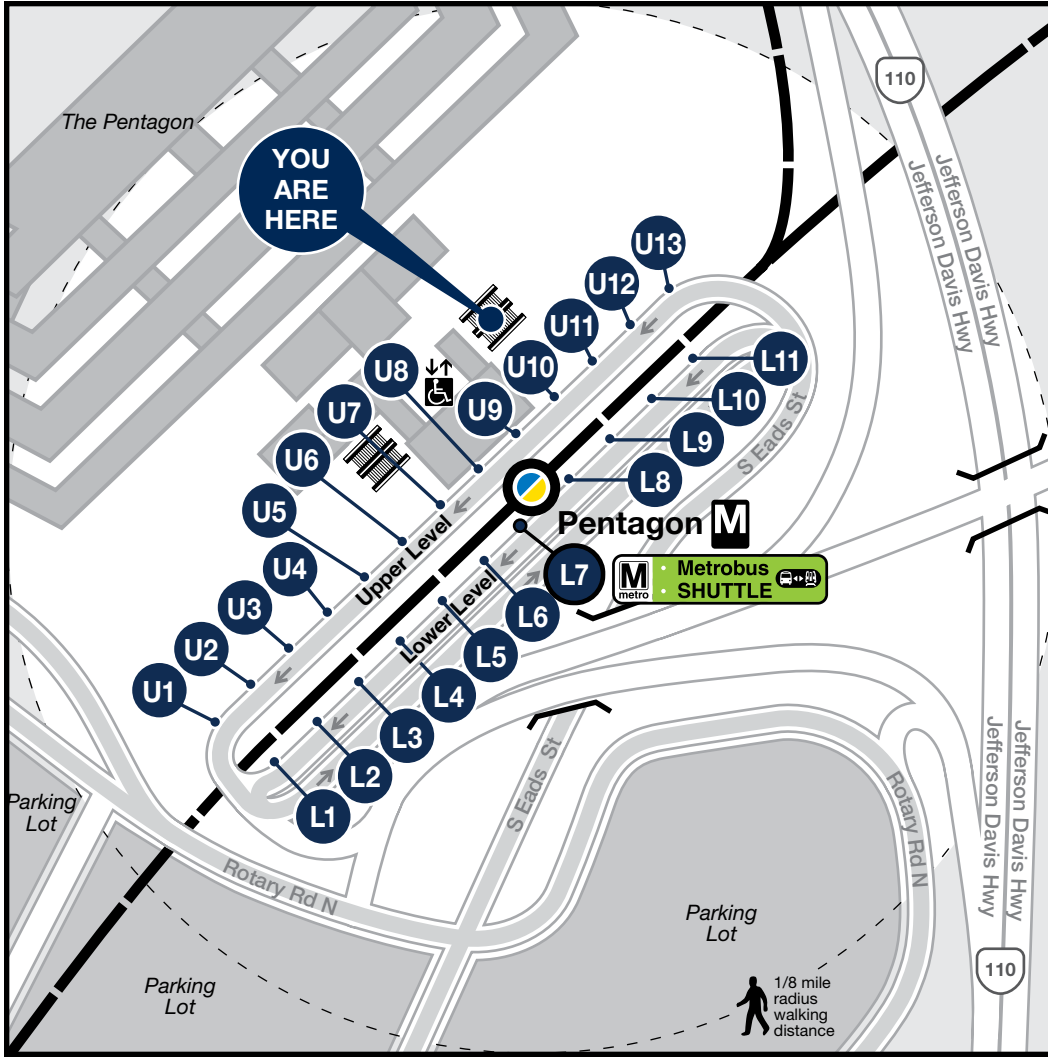

# Station Vicinity Map Pentagon

### LEGEND

**A** Bus Stop (on the street)    **A** Bus Bay (at the station)

The lettered discs on this map will help you locate the bus stop or bay near this station. Be advised the letters are not displayed on the street bus stops.

## BUS SERVICE AND BOARDING LOCATIONS

Route	Destination	Board at
<b>METROBUS FREQUENT SERVICE</b>		
7A	Southern Towers	U5
7A	Van Dorn St M	U5
<b>METROBUS</b>		
7M	Mark Center	U6
8W	Mark Center	U12
10A	Huntington M	U2
16A	Annandale	U10
16C 16E	Culmore	U10
16E	Franklin Square	U9
17B	Burke Centre Park & Ride	L4
17G	George Mason University	L5
17K	Kings Park West	L5
17M	North Springfield	L4
18G	Orange Hunt	L3

Route	Destination	Board at
<b>FAIRFAX CONNECTOR</b>		
306	George Mason University	L4
393	Saratoga Park & Ride	L7
394	Saratoga/North Backlick	L7
395	Gambrill Park & Ride	L7
396	North Backlick Park & Ride	L7
599	Reston North Park & Ride	L6
599	Crystal City M	L6
698	Vienna M	L6
834	NVCC - Annandale	L4
835	Little River Turnpike & Lake Dr	L4
<b>LCT-LOUDOUN COUNTY TRANSIT</b>		
		L6
<b>PENTAGON CIRCULATOR</b>		
		U8
<b>OMNIRIDE</b>		
		L1, L2
<b>DOD SHUTTLES</b>		
		L8-L11