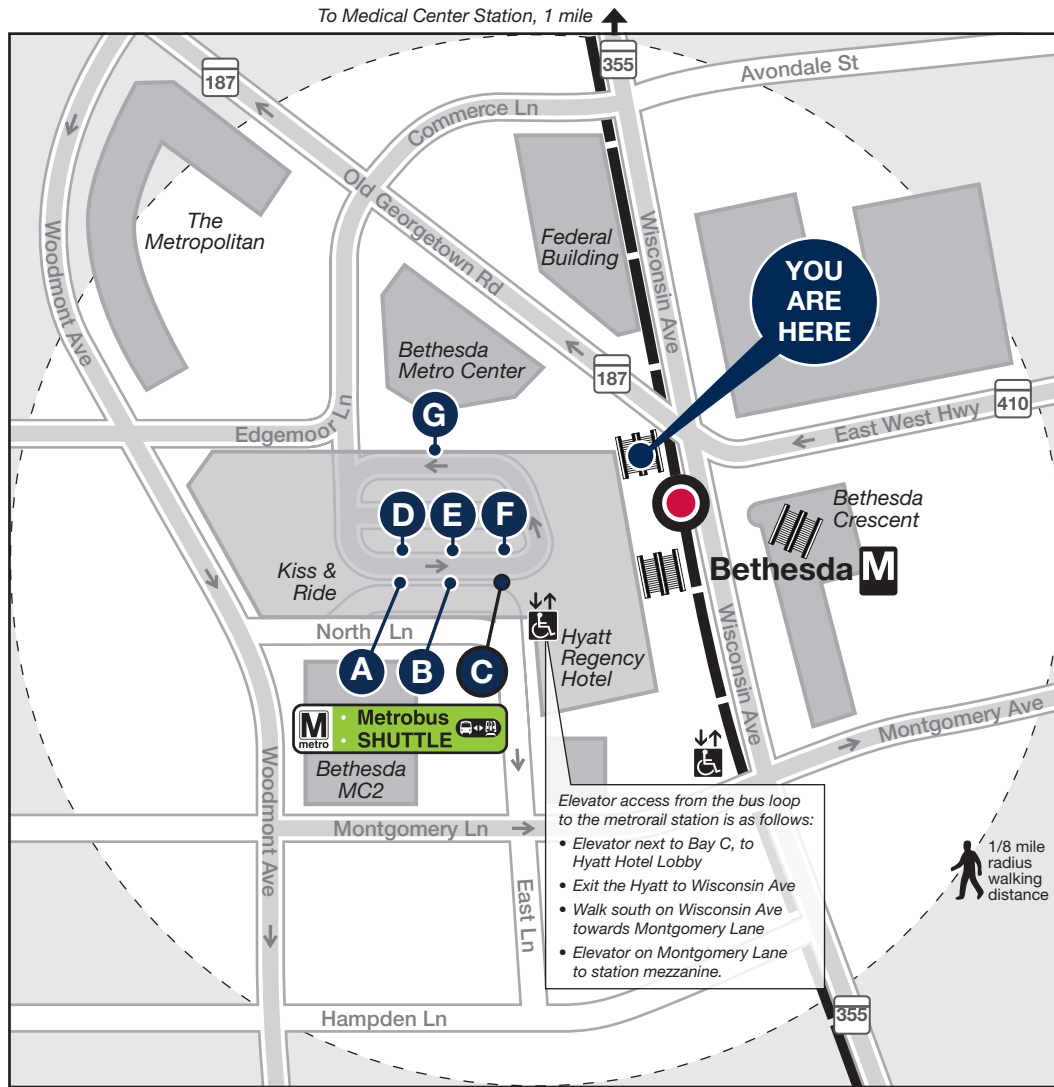

Station Vicinity Map Bethesda

LEGEND

A Bus Stop (on the street) **A** Bus Bay (at the station)

The lettered discs on this map will help you locate the bus stop or bay near this station. Be advised the letters are not displayed on the street bus stops.

	Distance	Time
Medical Center	1 mile	20 mins

Turn left on Wisconsin Ave and continue to the station.

Frequent service is available on selected lines. Look for the Frequent Service icon.
Buses run frequently every day between 7:00am and 9:00pm. Less frequent service runs at early morning and late night times.

BUS SERVICE AND BOARDING LOCATIONS

Route	Destination	Board at
METROBUS FREQUENT SERVICE		
J2	Montgomery Mall	B
J2	Silver Spring M	C

Route	Destination	Board at
RIDE ON-MONTGOMERY COUNTY		
29	Friendship Heights M	E
30	Medical Center M	F
32	Naval Ship Research Center	E
34	Friendship Heights M	A
34	Wheaton M	A
36	Connelly School	D
47	Rockville M	F
70	Milestone Center Park & Ride	D

Route	Destination	Board at
BETHESDA CIRCULATOR		
	Downtown Bethesda	G

Subject to change without notice. Esta información puede cambiar.