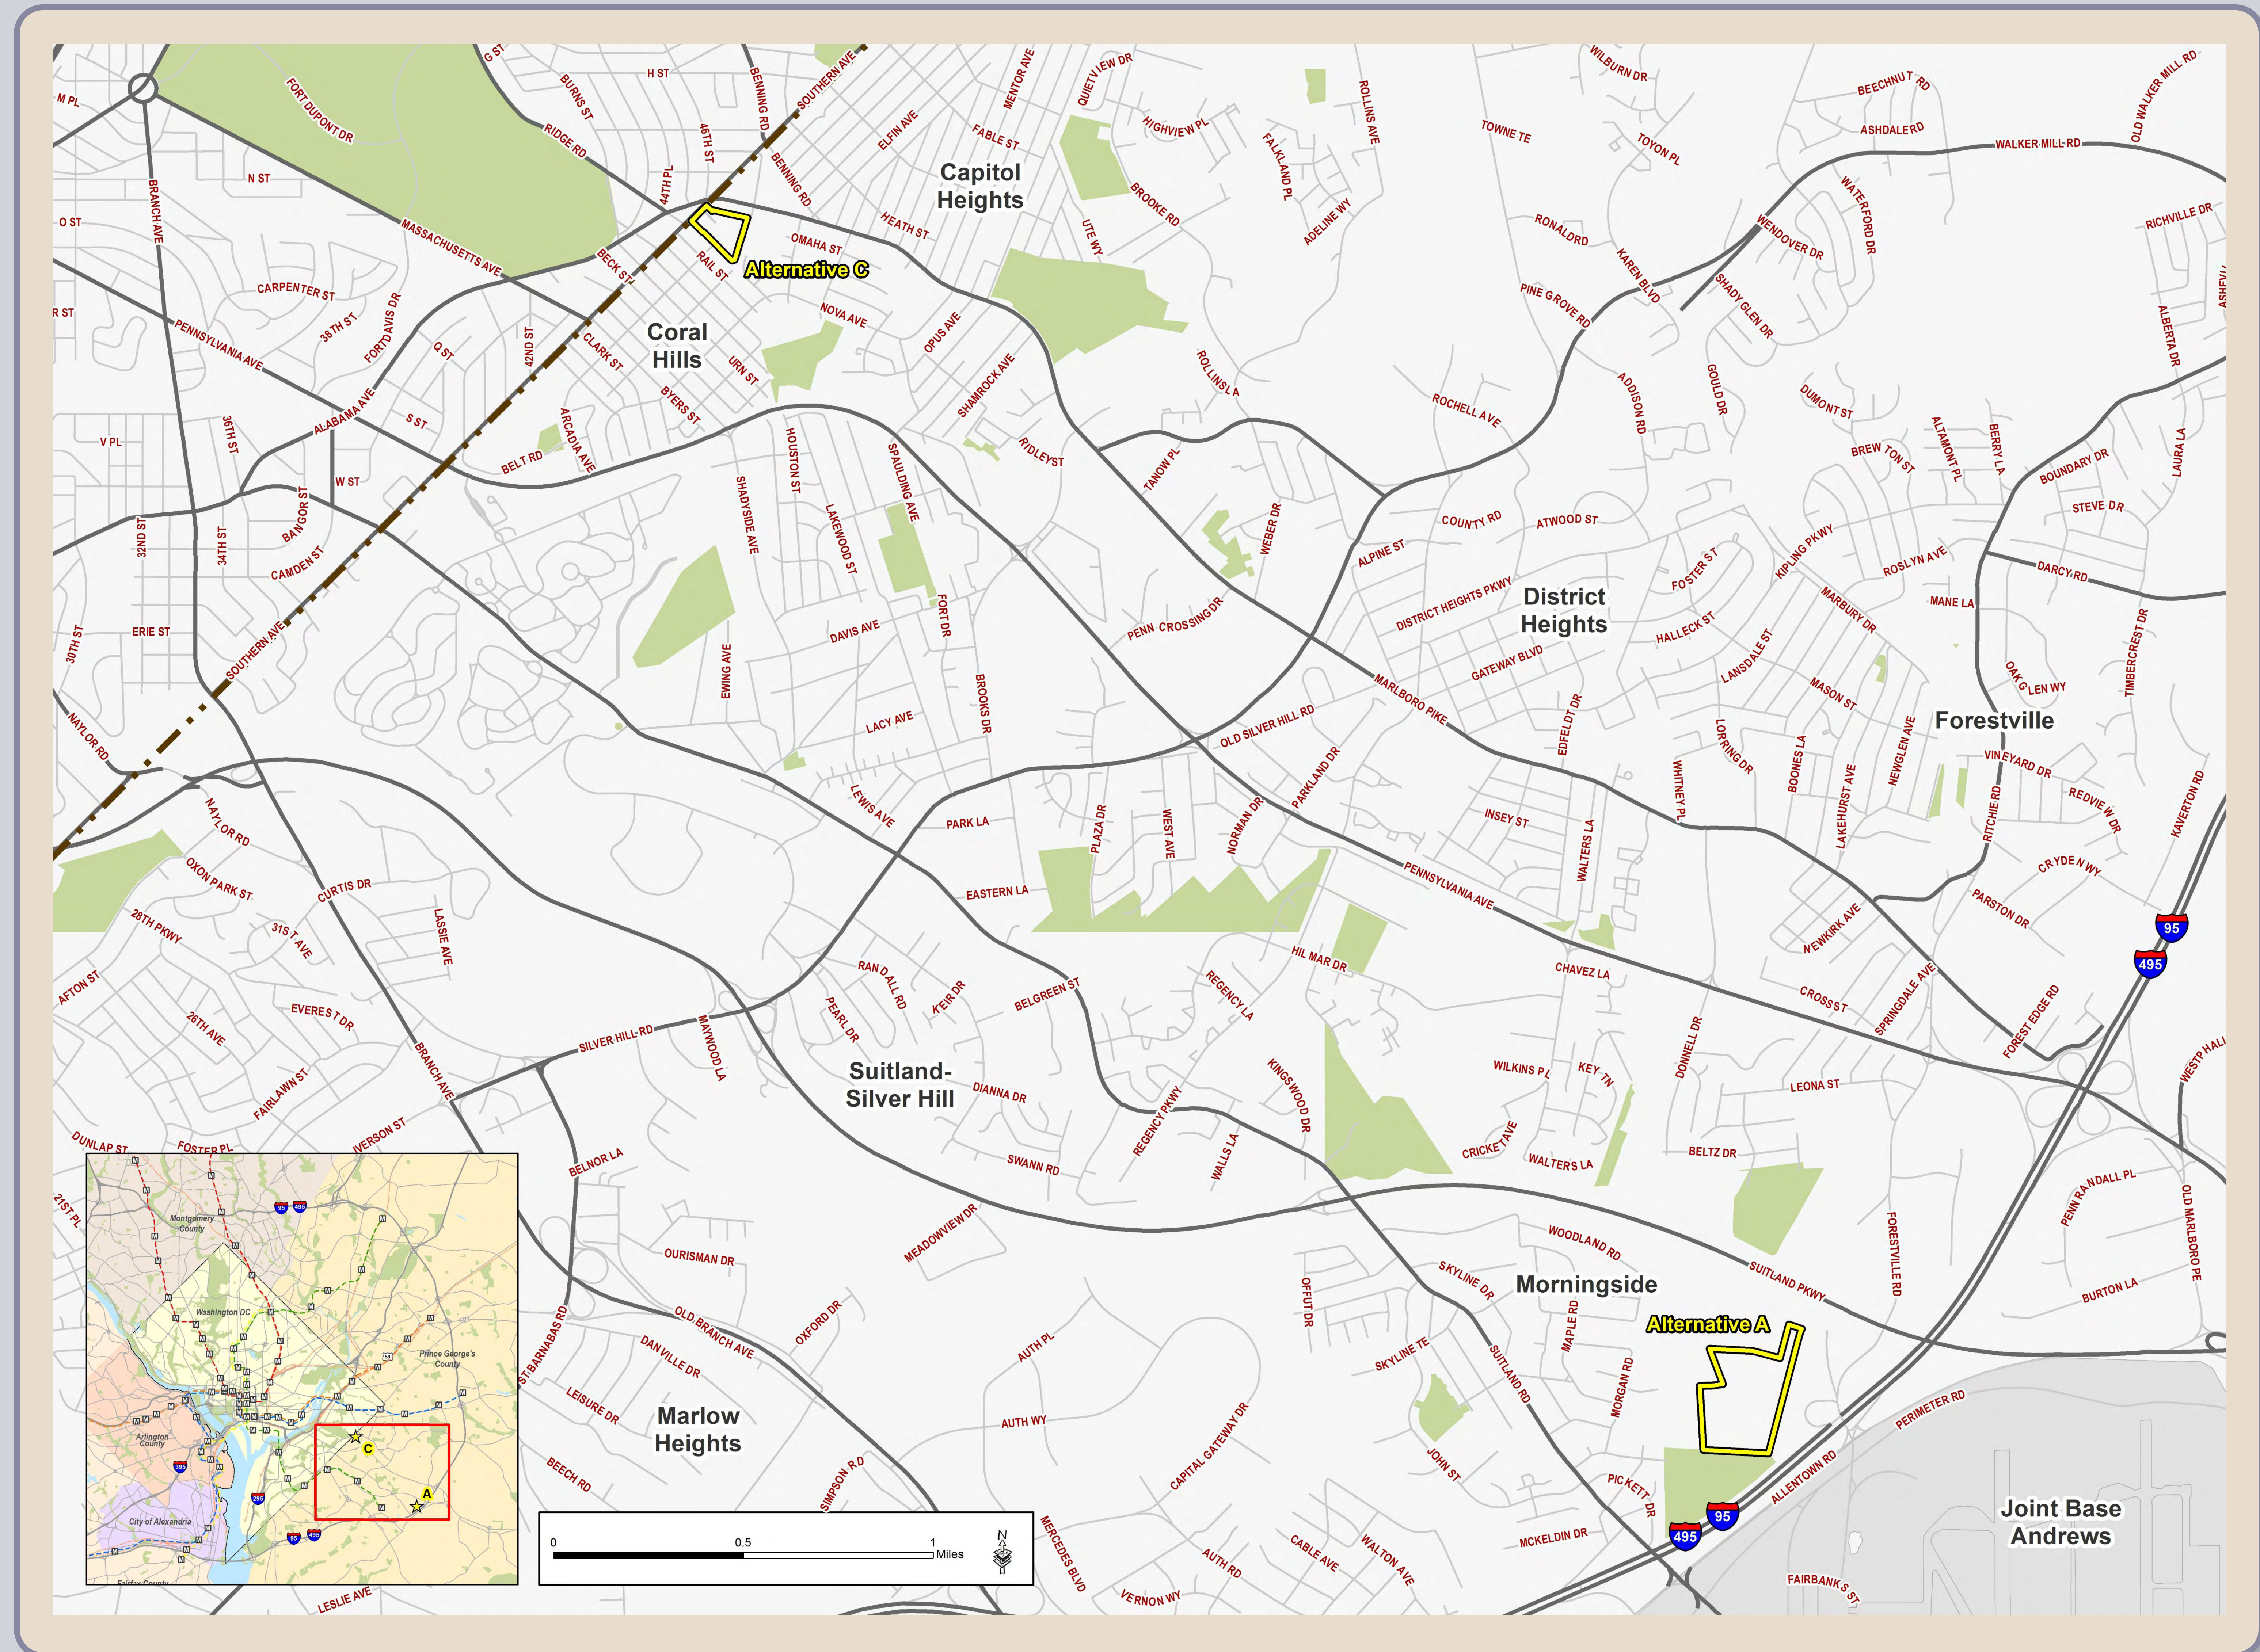

SOUTHERN AVENUE BUS GARAGE BUILD ALTERNATIVES

LOCATION OF BUILD ALTERNATIVES

ALTERNATIVE A

SITE CONCEPT PLAN

ALTERNATIVE A

SITE RENDERING

ALTERNATIVE C

SITE CONCEPT PLAN

ALTERNATIVE C

SITE RENDERINGS

VIEW FROM SOUTHEAST CORNER

VIEW FROM SOUTHWEST CORNER

VIEW AT BUS ENTRY ON TO SITE

VIEW TOWARDS
EMPLOYEE PARKING RAMP