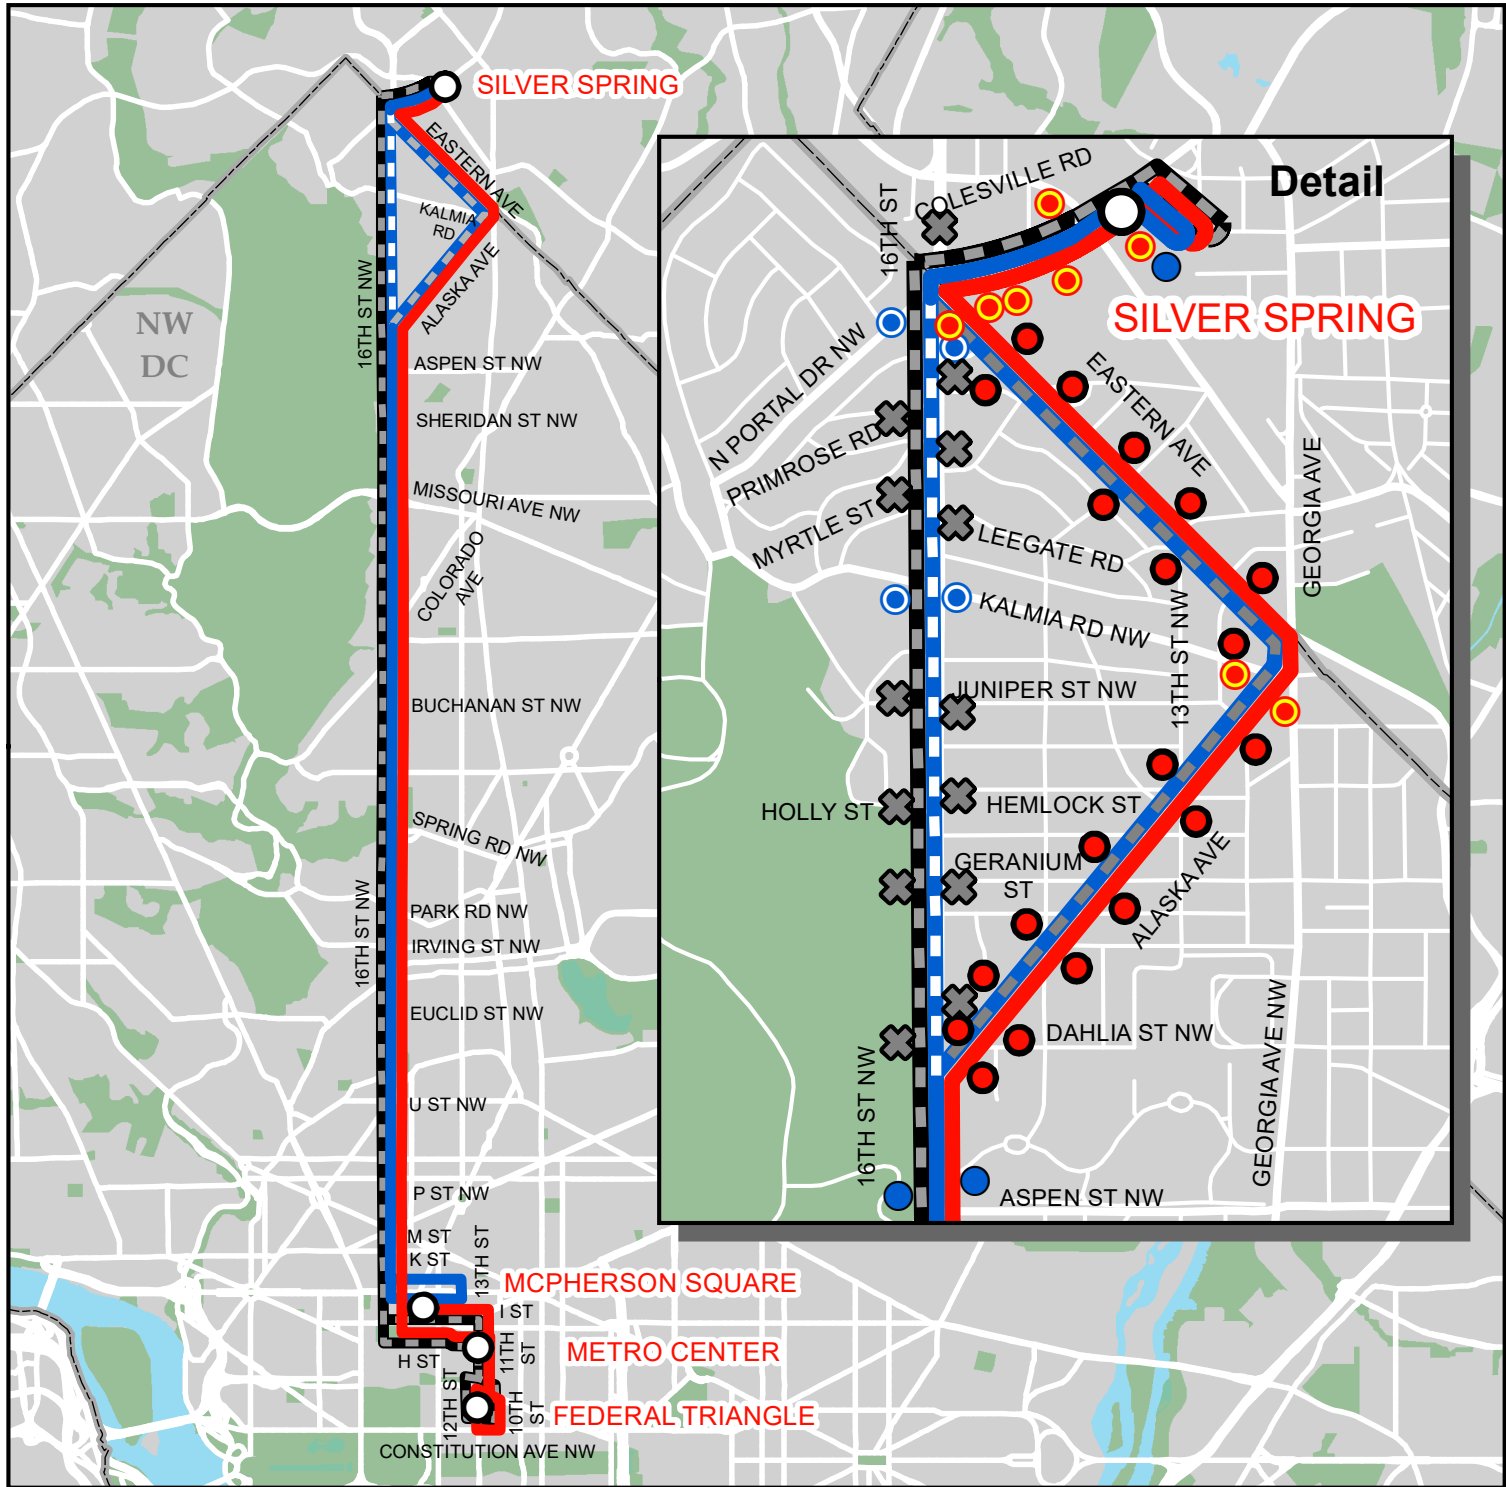

42, 43

Mount Pleasant Line
Proposed Off-Peak
Route Restructuring

Legend

- Dupont Circle Metrorail Station Entrance Escalators
- Metrorail Stations
- Route 42 only stops
- Route 42 & 43 stops
- Route 42
- Route 43 off-peak service

0 0.25 0.5 Miles

42, 43

Mount Pleasant Line
Proposed Off-Peak
Route Restructuring

Legend

-  Farragut North & Farragut West Metrorail Station Entrance Escalators
-  Metrorail Stations
-  Route 42 & 43 stops
-  Route 42
-  Route 43 off-peak service

74

Convention Center - Southwest Waterfront Line

Proposed Route Extension

Legend

-  Metrorail Stations
-  Route 74
-  Proposed Route 74 Extension
-  Route P6

S2, S4

16th Street Line

S9

16th Street Limited Line

Proposed Route Restructuring

Legend

- Metrorail Stations
- Unaffected S2 stops
- Proposed to be S2 only stops
- Proposed to be eliminated S4 stops
- Unaffected S9 stops
- Proposed new S9 stops
- Unaffected Route S2
- Proposed to be eliminated Route S4
- Unaffected Route S9
- Proposed new S9 routing
- Proposed to be eliminated Route S9