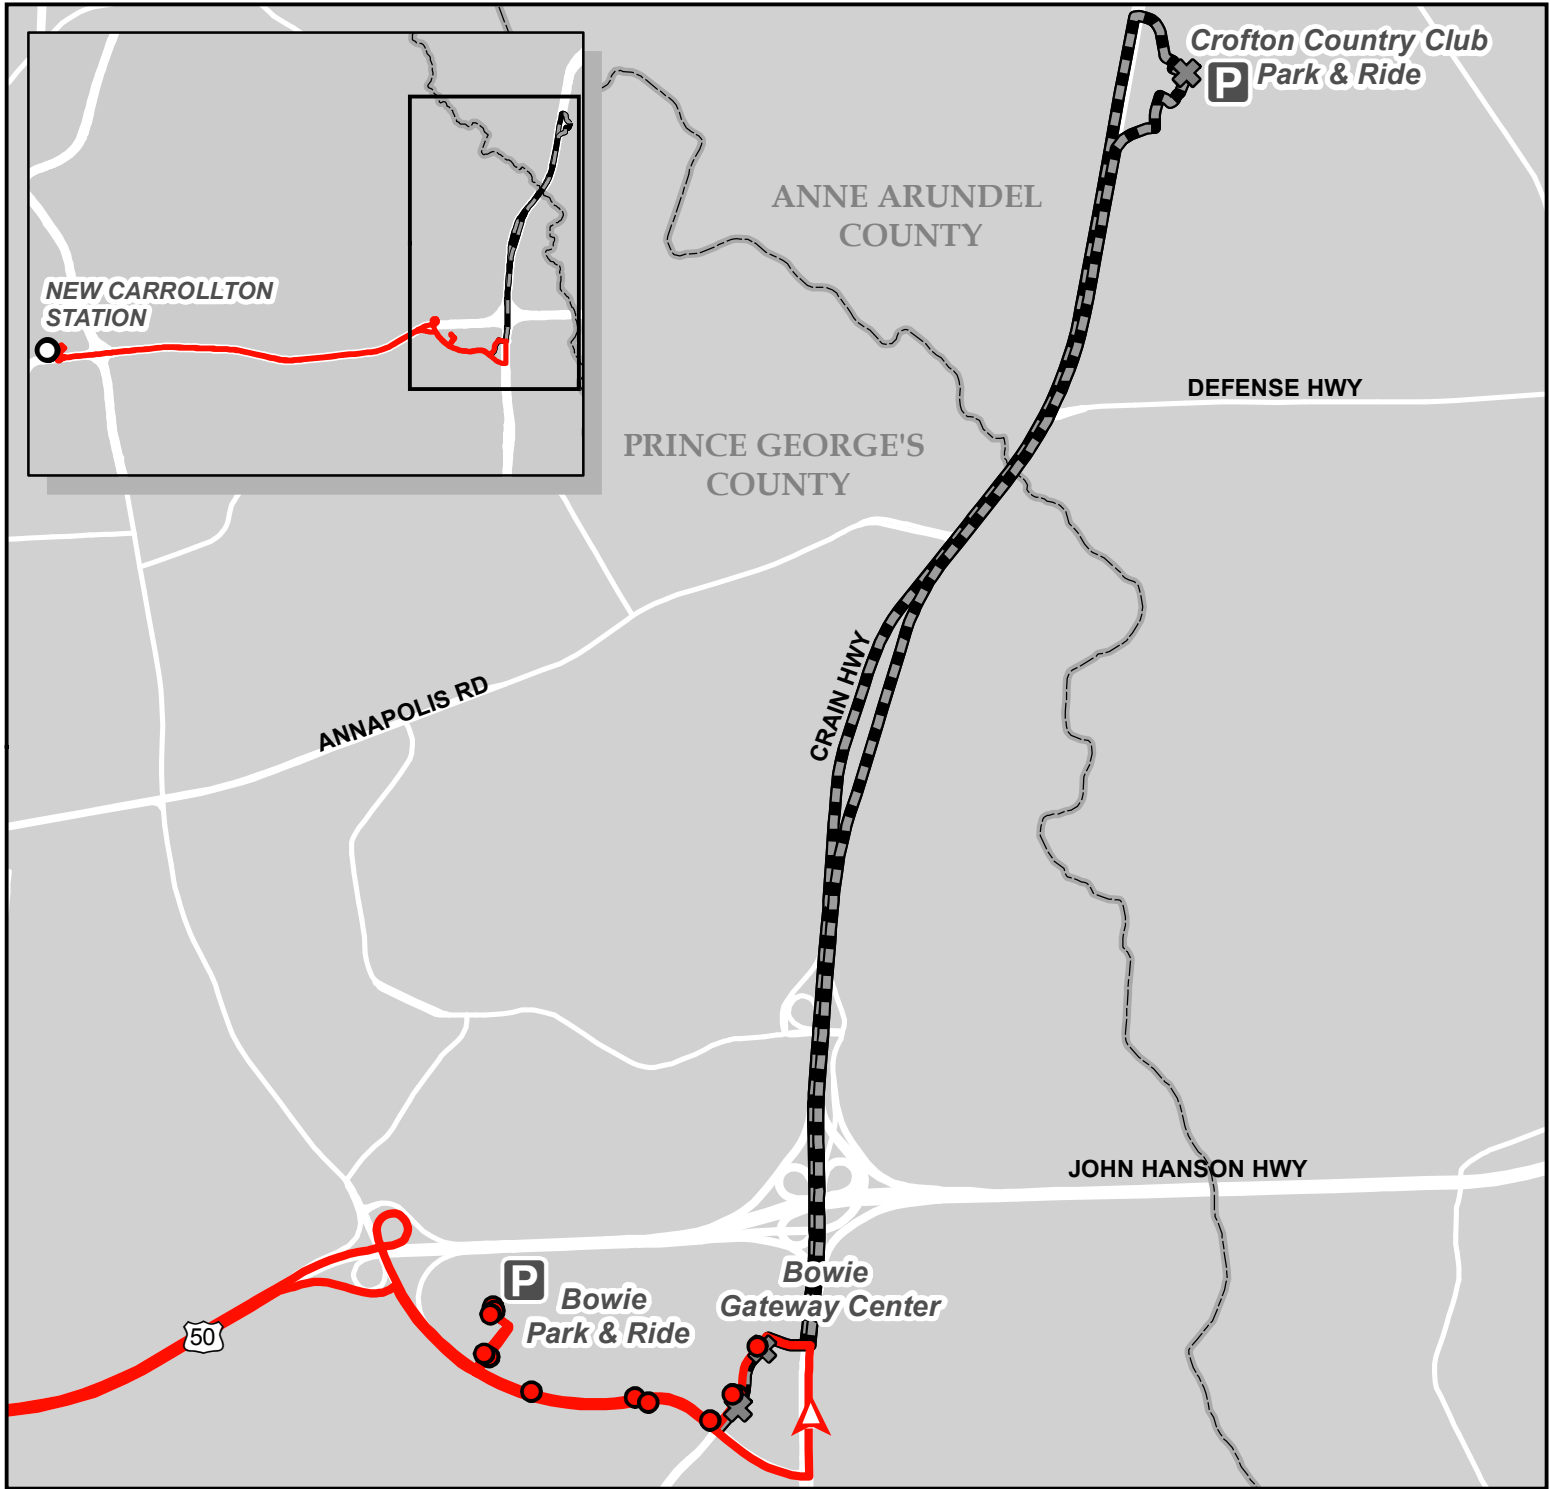

B29

Bowie-Crofton Line

Proposed Route Change

Legend

- Unaffected Route B29 Stops
- ✕ Eliminated Route B29 Stops
- Metrorail Stations
- Route B29
- Eliminated Route B29
- Jurisdictions

N

M
metro

0 0.25 0.5 1 Miles