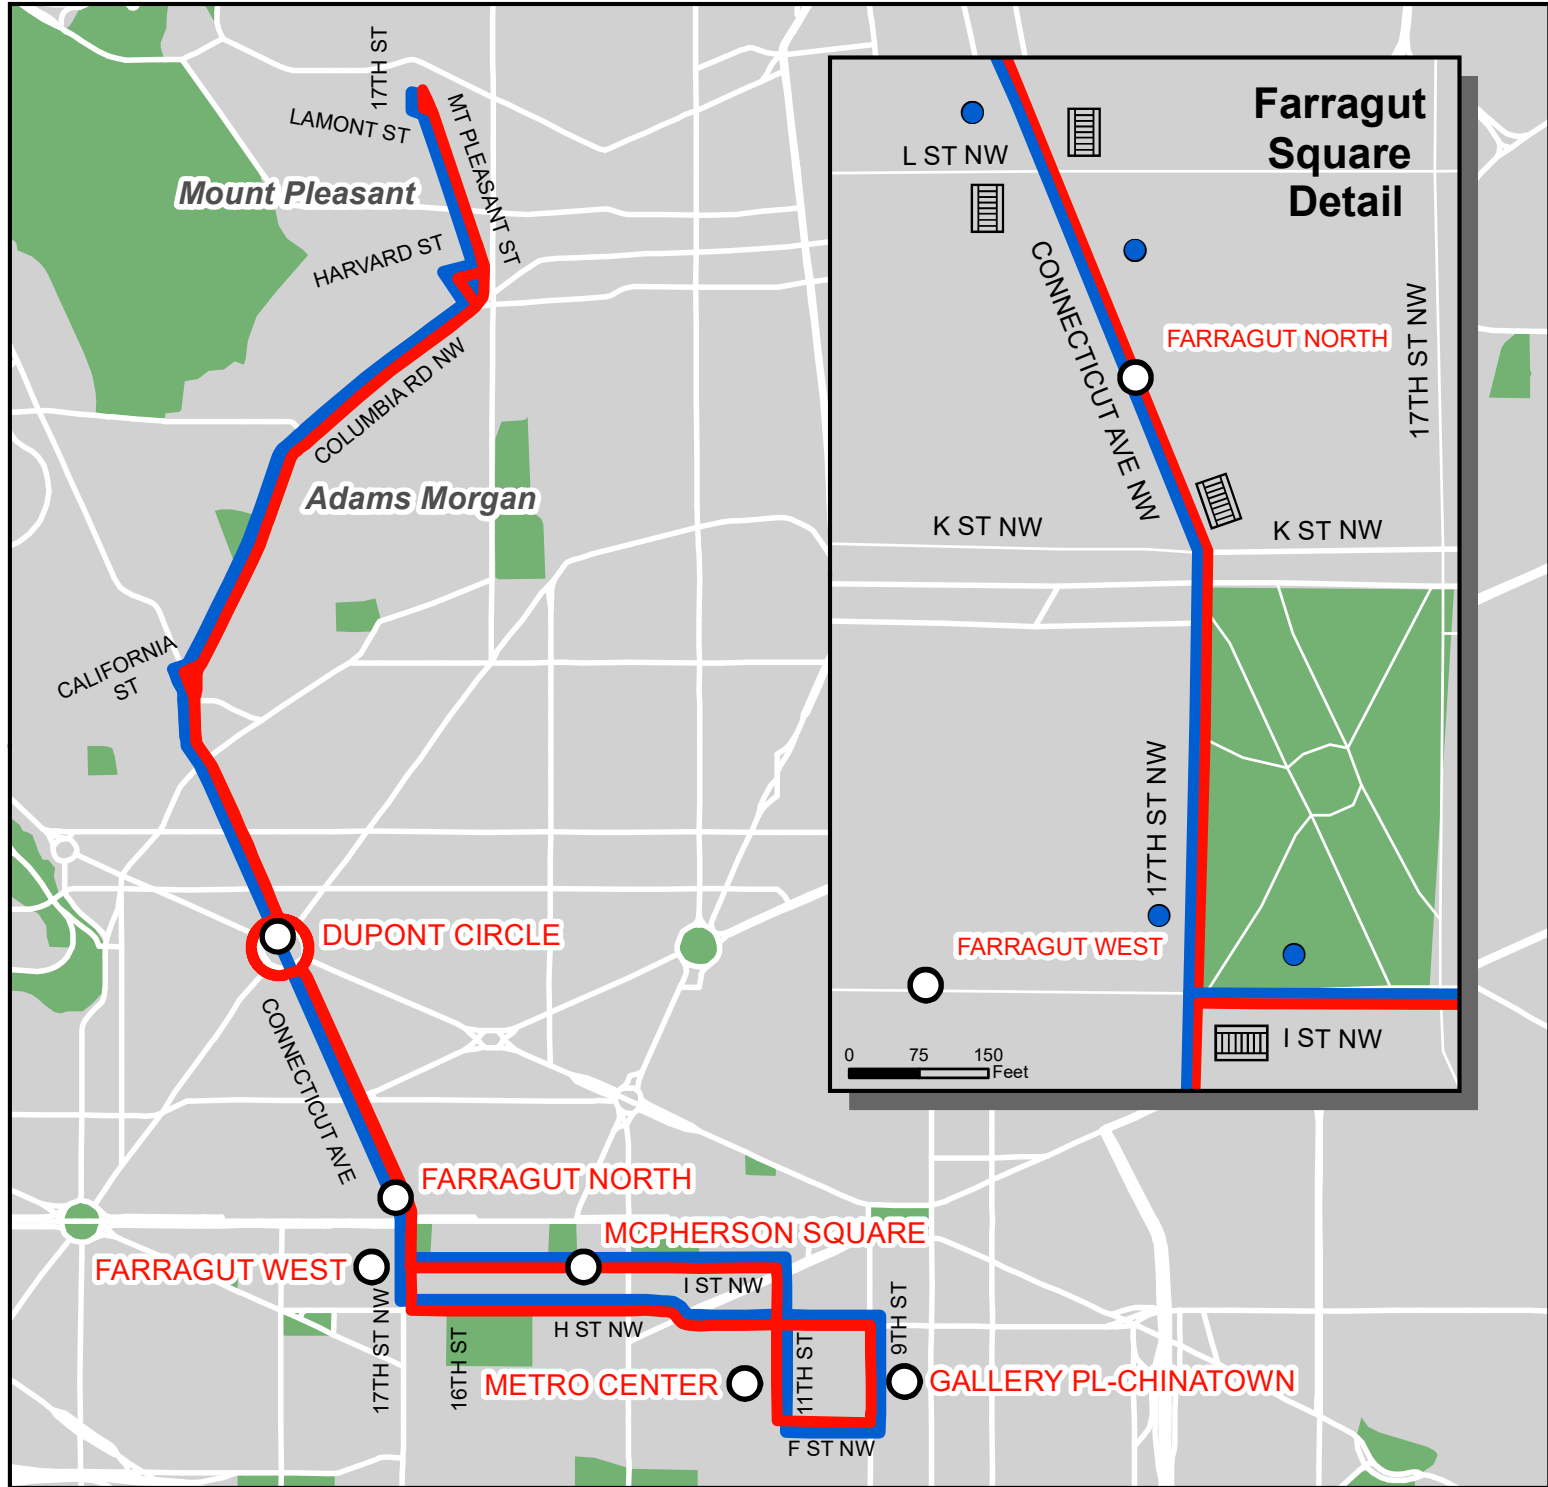

42, 43

Mount Pleasant Line
Proposed Off-Peak
Route Restructuring

Legend

- Dupont Circle Metrorail Station Entrance Escalators
- Metrorail Stations
- Route 42 only stops
- Route 42 & 43 stops
- Route 42
- Route 43 off-peak service

0 0.25 0.5 Miles

42, 43

Mount Pleasant Line
Proposed Off-Peak
Route Restructuring

Legend

-  Farragut North & Farragut West Metrorail Station Entrance Escalators
-  Metrorail Stations
-  Route 42 & 43 stops
-  Route 42
-  Route 43 off-peak service

74

Convention Center - Southwest Waterfront Line

Proposed Route Extension

Legend

-  Metrorail Stations
-  Route 74
-  Proposed Route 74 Extension
-  Route P6

S2, S4

16th Street Line

S9

7Y

Linconlia-
North Fairlington

**Proposed Route
Modifications**

*Modificaciones de la
ruta propuestas*

Legend

-  Metrorail Stations
Estaciones de Metrorail
-  Route 7Y
La ruta 7Y
-  Transit Center
Centro de Transito