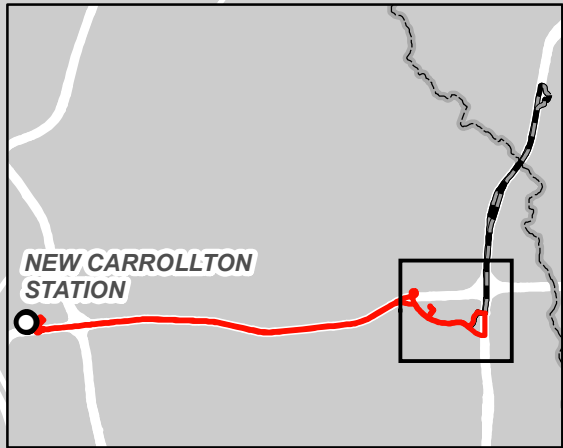

0 0.5 1 Mile

B29

Bowie-Crofton Line

Proposed Route Change

Legend

- Unaffected Route B29 Stops
- ✕ Eliminated Route B29 Stops
- Metrorail Stations
- Route B29
- Eliminated Route B29
- Jurisdictions

N

M
metro

0 0.25 0.5 1 Miles

Crofton Country Club
Park & Ride **P**

B29

Bowie-Crofton
Line

Proposed Route
Change

50

JOHN HANSON HWY

P Bowie
Park & Ride