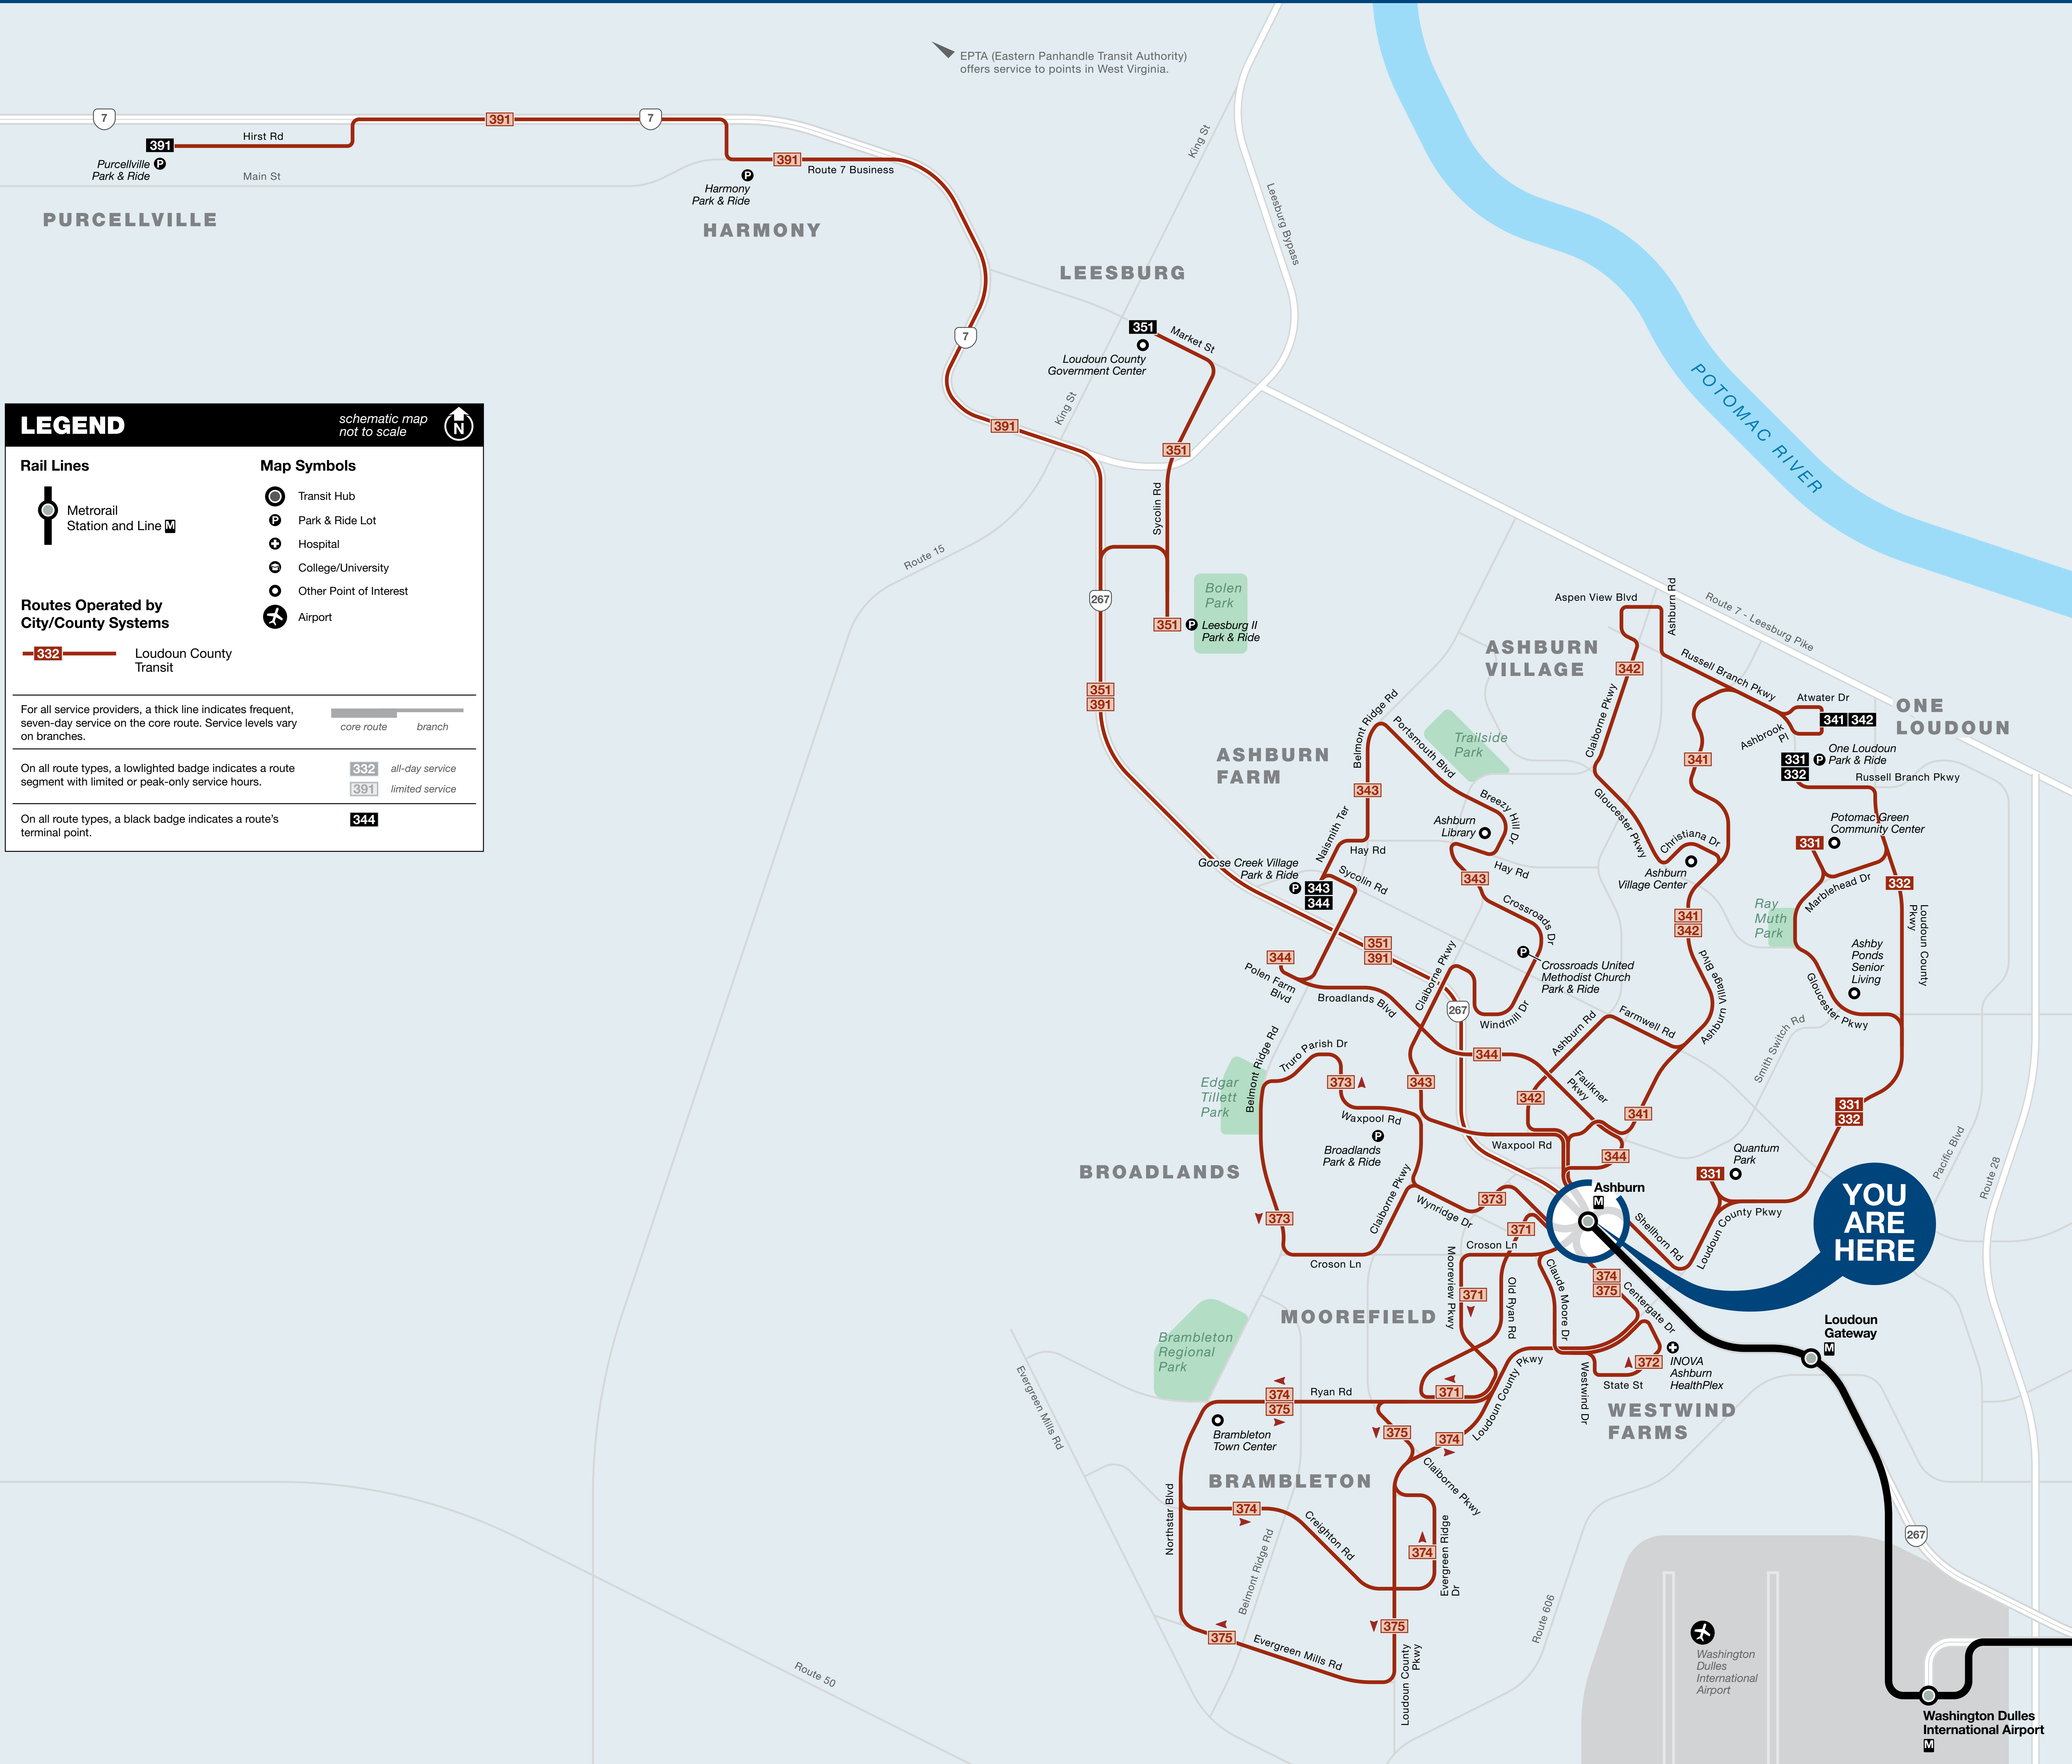

Bus Service from Ashburn

BUS SERVICE FREQUENCY

The table shows approximate minutes between buses; check schedules for full details

ROUTE	DESTINATION	BOARD AT BUS BAY	MONDAY TO FRIDAY				SATURDAY		SUNDAY	
			AM RUSH	MIDDAY	PM RUSH	EVENING	DAY	EVENING	DAY	EVENING
METROBUS										
		E	During track work and/or rail shutdown events, location marked on the map will be served by Metro shuttle buses.							
LOUDOUN COUNTY TRANSIT										
331	One Loudoun Park & Ride	C	30-35	45-60	30-35	45-60	--	--	--	--
332	One Loudoun Park & Ride	C	30-35	45-60	30-35	45-60	--	--	--	--
341	Ashburn Village	E	25-35	25-35	25-35	25-35	--	--	--	--
342	Ashburn Village	E	25-35	25-35	25-35	25-35	--	--	--	--
343	Ashburn Farm	D	20-35	20-35	20-35	20-35	--	--	--	--
344	Ashburn Farm	D	20-35	20-35	20-35	20-35	--	--	--	--
351	Leesburg Park & Ride	Q	25-35	50-65	25-35	50-65	--	--	--	--
371	Moorefield	U	30-50	--	30-50	30-50	--	--	--	--
372	Westwind Farms	M	30-50	--	30-50	30-50	--	--	--	--

BUS BOARDING MAP

ROUTE	DESTINATION	BOARD AT BUS BAY	MONDAY TO FRIDAY				SATURDAY		SUNDAY	
			AM RUSH	MIDDAY	PM RUSH	EVENING	DAY	EVENING	DAY	EVENING
LOUDOUN COUNTY TRANSIT										
373	Broadlands	U	20-35	--	20-35	20-35	--	--	--	--
374	Brambleton	P	25-40	--	25-40	25-40	--	--	--	--
375	Brambleton	N	30-45	--	30-45	--	--	--	--	--
391	Purcellville	R	35-40	--	35-40	--	--	--	--	--
EASTERN PANHANDLE TRANSIT AUTHORITY										
		V	For bus service information go to eptavv.com							