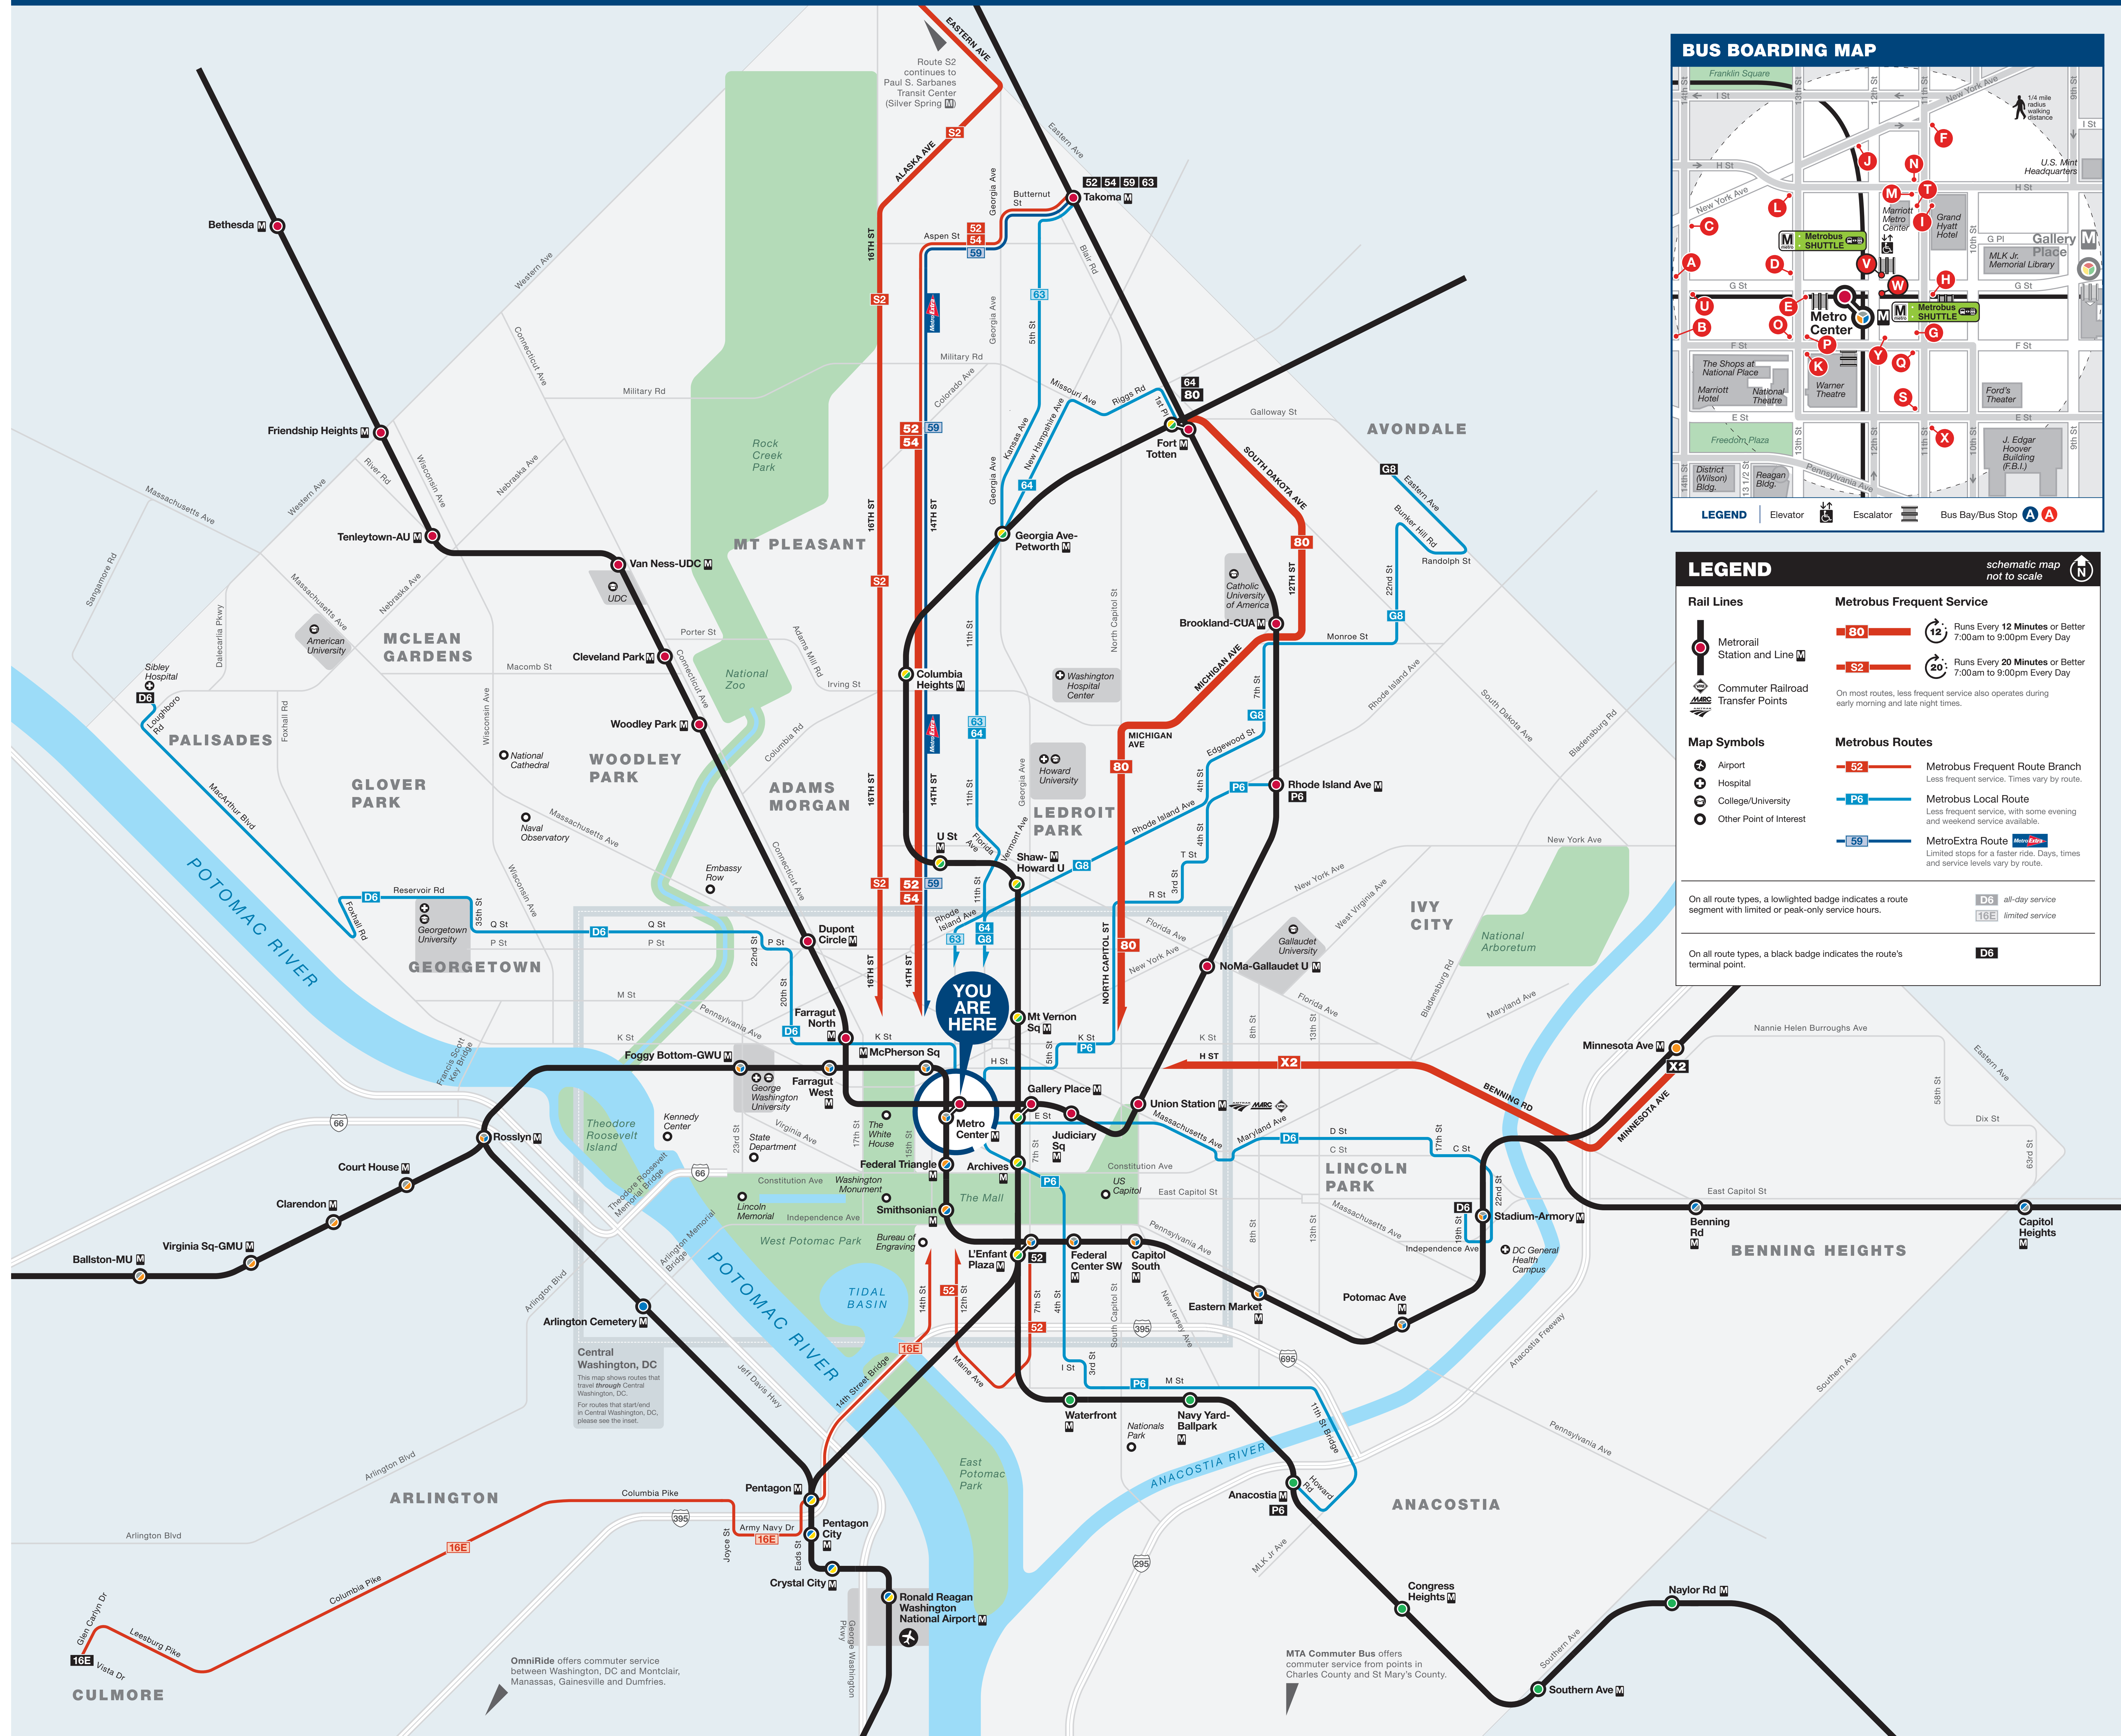

Bus Service from Metro Center

LEGEND

Rail Lines

- Metro Station and Line
- Commuter Railroad Transfer Points

Map Symbols

- Airport
- Hospital
- College/University
- Other Point of Interest

Metrobus Frequent Service

- 80: Runs Every 12 Minutes or Better 7:00am to 9:00pm Every Day
- 52: Runs Every 20 Minutes or Better 7:00am to 9:00pm Every Day

Metrobus Routes

- 52: Metrobus Frequent Route Branch
- P6: Metrobus Local Route
- 59: MetroExtra Route

Service Indicators

- Lighted badge: limited or peak-only service hours
- Dark badge: route's terminal point
- Red disc: all-day service
- Blue disc: limited service

BUS SERVICE AND BOARDING LOCATIONS

Frequent service is available on selected lines. Look for the Frequent Service icon.
Buses run frequently every day between 7:00am and 9:00pm. Less frequent service runs at early morning and late night times.

The table shows approximate minutes between buses; check schedules for full details.

ROUTE	DESTINATION	BOARD AT BUS STOP	MONDAY TO FRIDAY				SATURDAY		SUNDAY	
			AM RUSH	MIDDAY	PM RUSH	EVENING	DAY	EVENING	DAY	EVENING
METROBUS FREQUENT SERVICE										
52 54	14th & Colorado**	C	8-12	8	6-8	10-20	10-12	10-20	12	12-30
80	Fort Totten M	M	12	12	12	12-30	12	12-30	12	12-30
80	McPherson Sq M	N	12	12	12	12-30	12	12-30	12	12-30
52	Federal Triangle M	G T	10-12*	15	15*	15*	15*	15*	20*	20*
S2	Paul S. Sarbanes Transit Center (Silver Spring M)	H I X	15	12-15	10-12	15	15	15	20	20
X2	Lafayette Square	N	10-12	10-12	10-12	10-15	11-12	12-20	12	12-20
X2	Minnesota Ave M	M	10-12	10-12	10-12	10-15	11-12	12-20	12	12-20
METROBUS										
16E	Pentagon/Culmore	A B	--	--	--	30*	30*	30*	30*	30*
52	L'Enfant Plaza M	A B	12	16	12-15	20-30	20	20-30	30	20-30
54	Takoma M	F Y	--	16	12-15	20-30	20	20	24	--
59	Federal Triangle M	K	15	--	15	--	--	--	--	--
59	Takoma M	P	15	--	15	--	--	--	--	--
63	Takoma M	F H I X	15	--	15	--	--	--	--	--
63	Federal Triangle M	G T	15-24	--	15	--	--	--	--	--
64	Fort Totten M	F H I X	15	24	15	24-30	24	24	24	24
64	Federal Triangle M	G T	15	24	15	30	24	24	24	24
D6	Sibley Hospital	E	15	20-30	15	30-40	30	30-40	35	40
D6	Stadium-Armory M	D O	15	20-30	15	30	30	30	35	40
G8	Avondale	F L	15-20	30	12	20-30	30	30	30	30-45
G8	Farragut North/West M	N	6-15	30	12-20	30	30	30	30	30-45
P6	Rhode Island Ave M	H I X	15-20	24	15	24-30	35	30-35	35	35
P6	Anacostia M	G T	15-20	24	15	25-30	35	30-35	35	35

MTA COMMUTER BUS

OMNIRIDE

During track work and/or rail shutdown events, this bus stop will also be served by Metro shuttle buses.