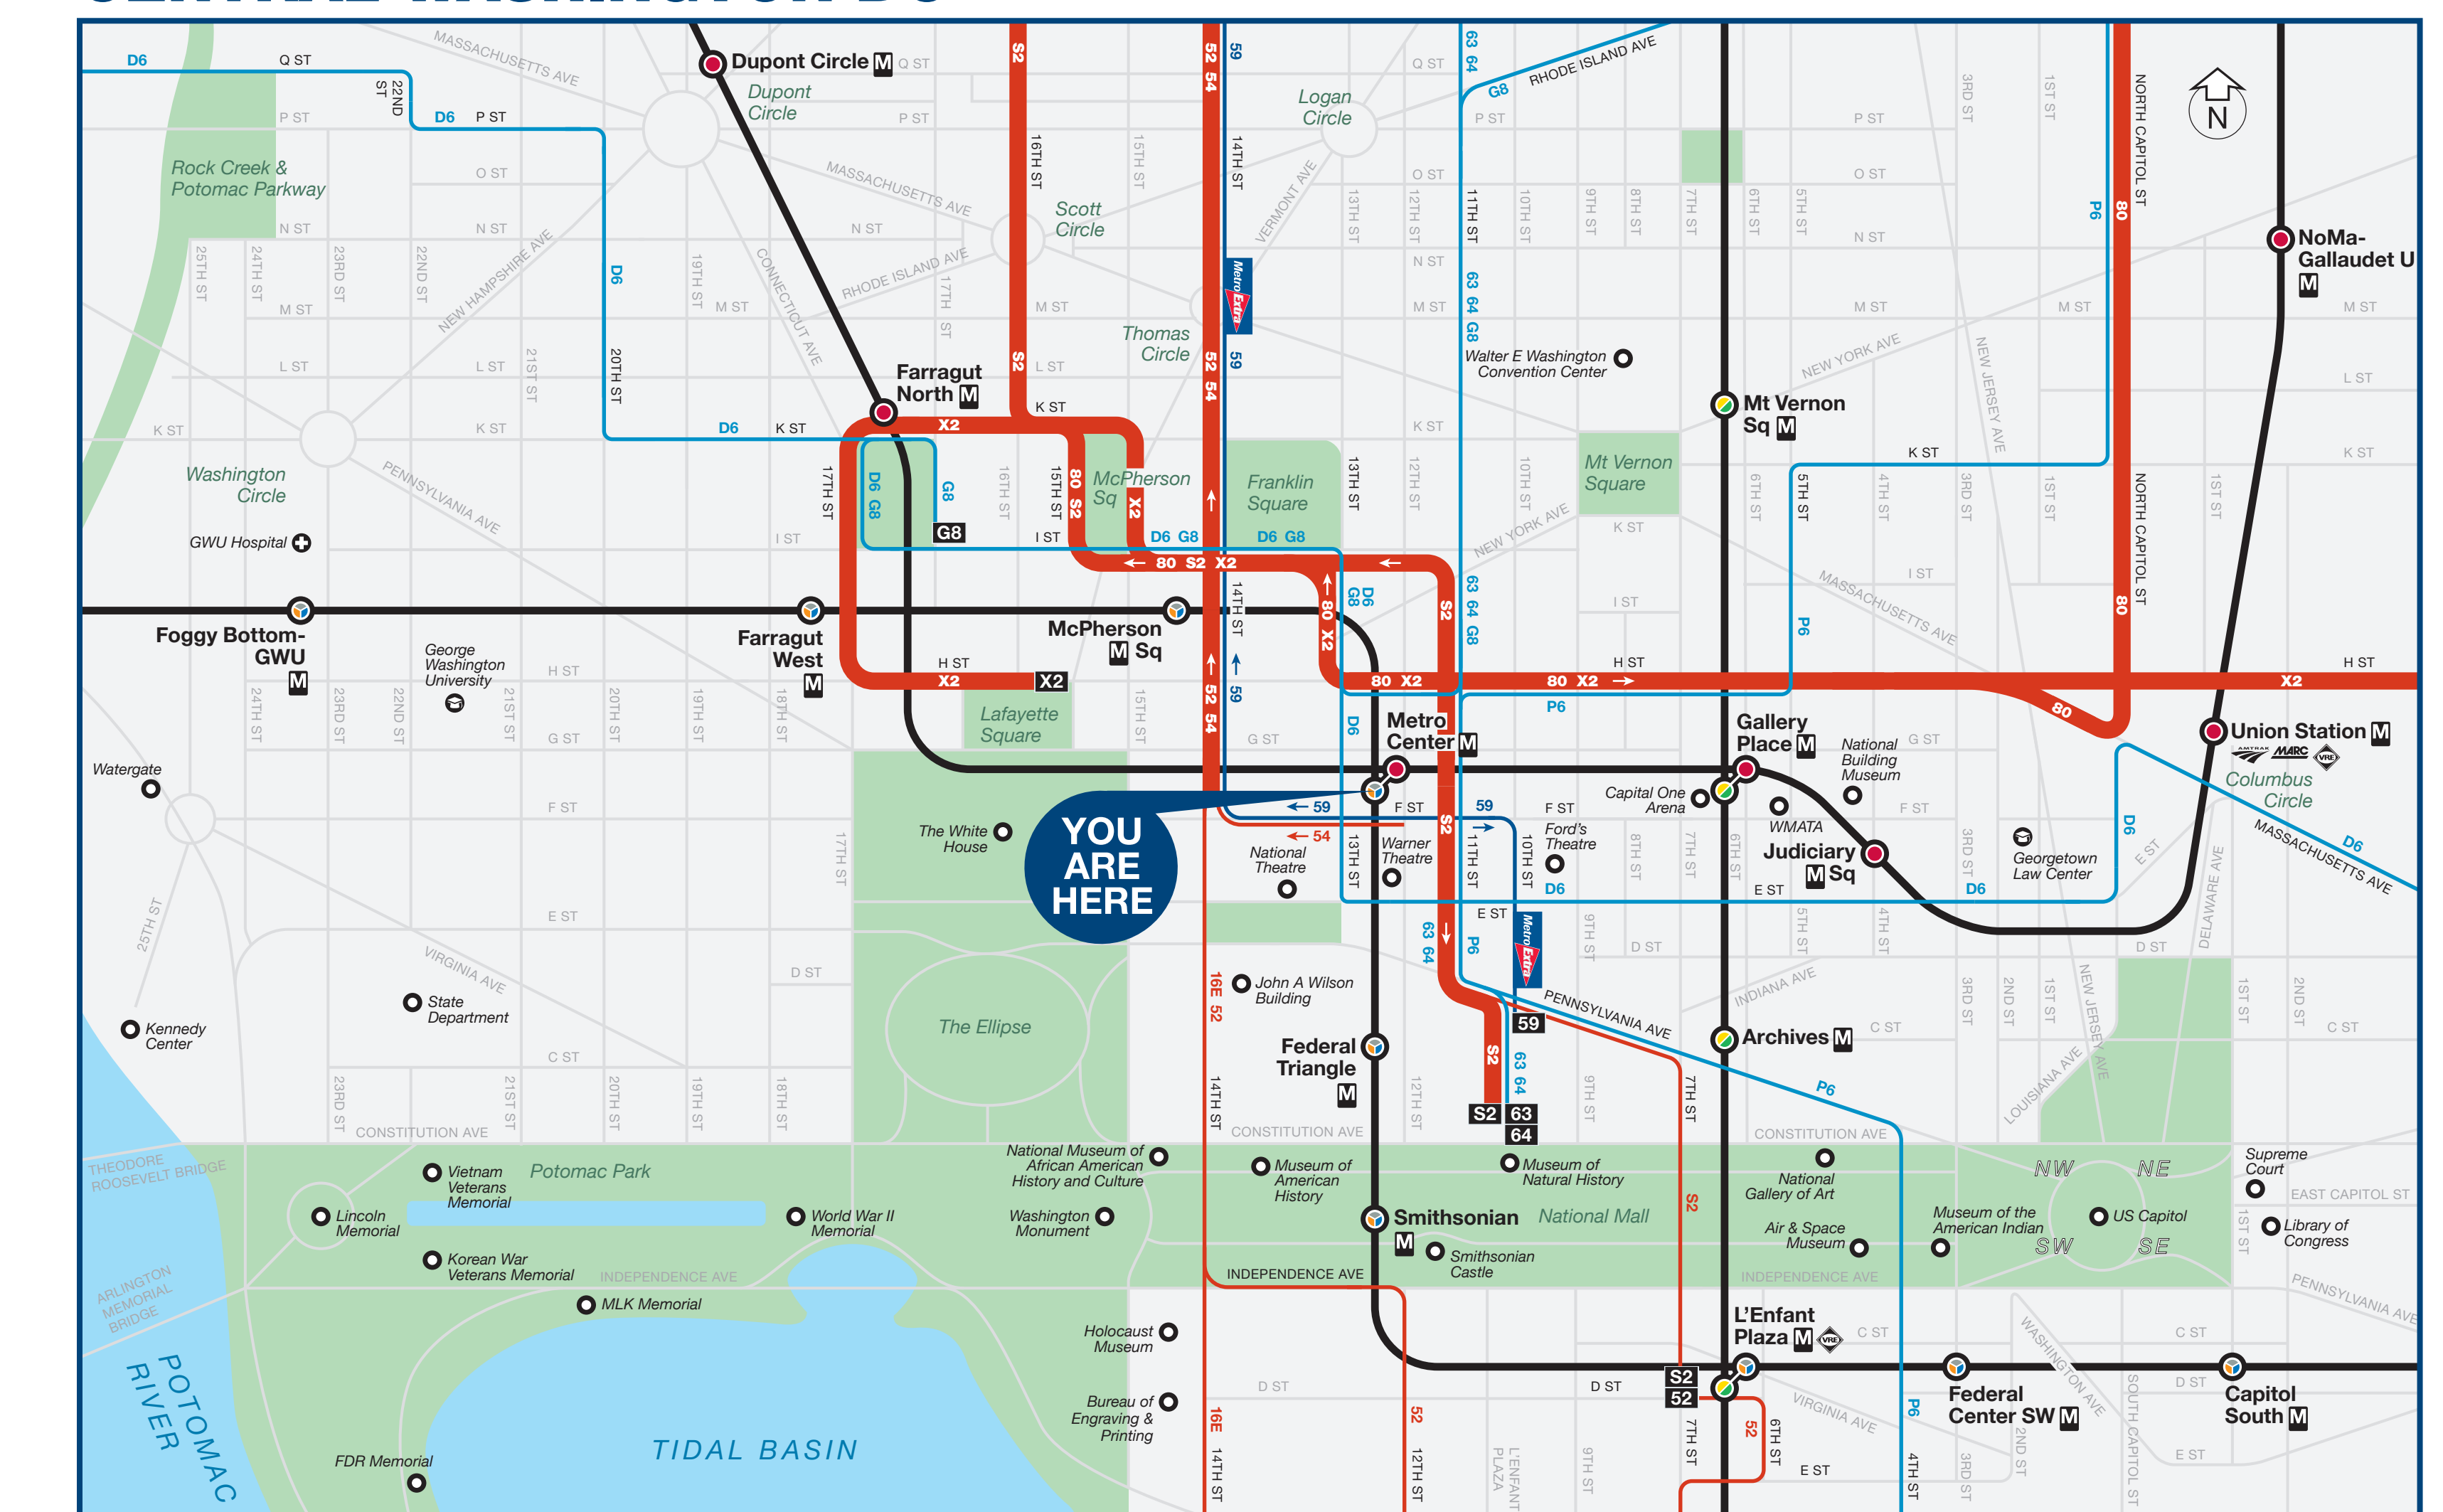

CENTRAL WASHINGTON DC

Bus service is subject to change. Check wmata.com for updates.

December 2022

information wmata.com | 202-637-7000 | 202-638-3780

busETA and General Inquiries

Para busETA y información general, llame al 202-637-7000 (TTY 202-638-3780) o visite wmata.com.

정보나 busETA 또는 언어 지원 관련 문의는 202-637-7000 (TTY 202-638-3780) 으로 전화하십시오. 스페인어 문의는 7을 누르고, 기타 언어 관련 문의는 88을 누른 후 6를 누르십시오. 또는 wmata.com 을 방문하십시오.

metroAlerts
Sign up today at wmata.com/MetroAlerts

Metro is accessible.
Metro es accesible.
메트로는 접속 가능합니다.