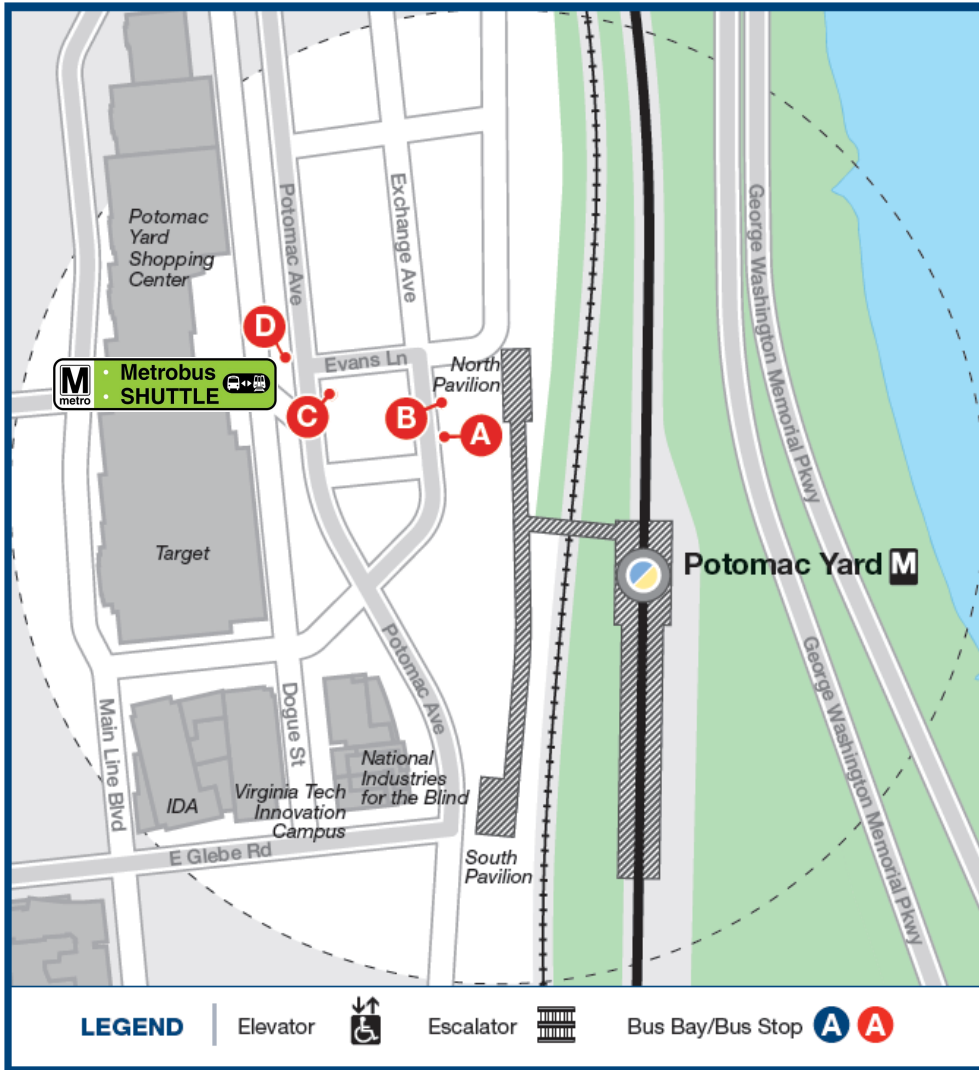

Station Vicinity Map Potomac Yard

LEGEND

Bus Stop (on the street) Bus Bay (at the station)

The lettered discs on this map will help you locate the bus stop or bay near this station. Be advised the letters are not displayed on the street bus stops.

Elevator

Escalator

Bus Route

Metrorail Station and line

38.106.EVAC-0622

In the event of an emergency, this bus stop will also be served by shuttle buses.

Approximate walking distance to the next Metro Station from this exit

There are no stations within a reasonable walking distance.

Frequent service is available on selected lines. Look for the *Frequent Service* icon. Buses run frequently every day between 7:00am and 9:00pm. Less frequent service runs at early morning and late night times.

BUS SERVICE AND BOARDING LOCATIONS

ROUTE	DESTINATION	BOARD AT BUS BAY	MONDAY TO FRIDAY				SATURDAY		SUNDAY	
			AM RUSH	MIDDAY	PM RUSH	EVENING	DAY	EVENING	DAY	EVENING
METROWAY POTOMAC YARD LINE										
MWY	Pentagon City		12	12	12	12-20	20	20	20	20
MWY	Braddock Rd		12	12	12	12-20	20	20	20	20
DASH-ALEXANDRIA TRANSIT										
33 34 36	Potomac Yard Shopping Ctr									
33	King St-Old Town		30	30	30	60	30	60	30	60
34	Lee Center		30	30	30	30	30	30-60	60	60
36	Mark Center		15	15	15	15-30	15	15-30	15	15-30
			During track work and/or rail shutdown events, location marked on the map will be served by Metro shuttle buses.							