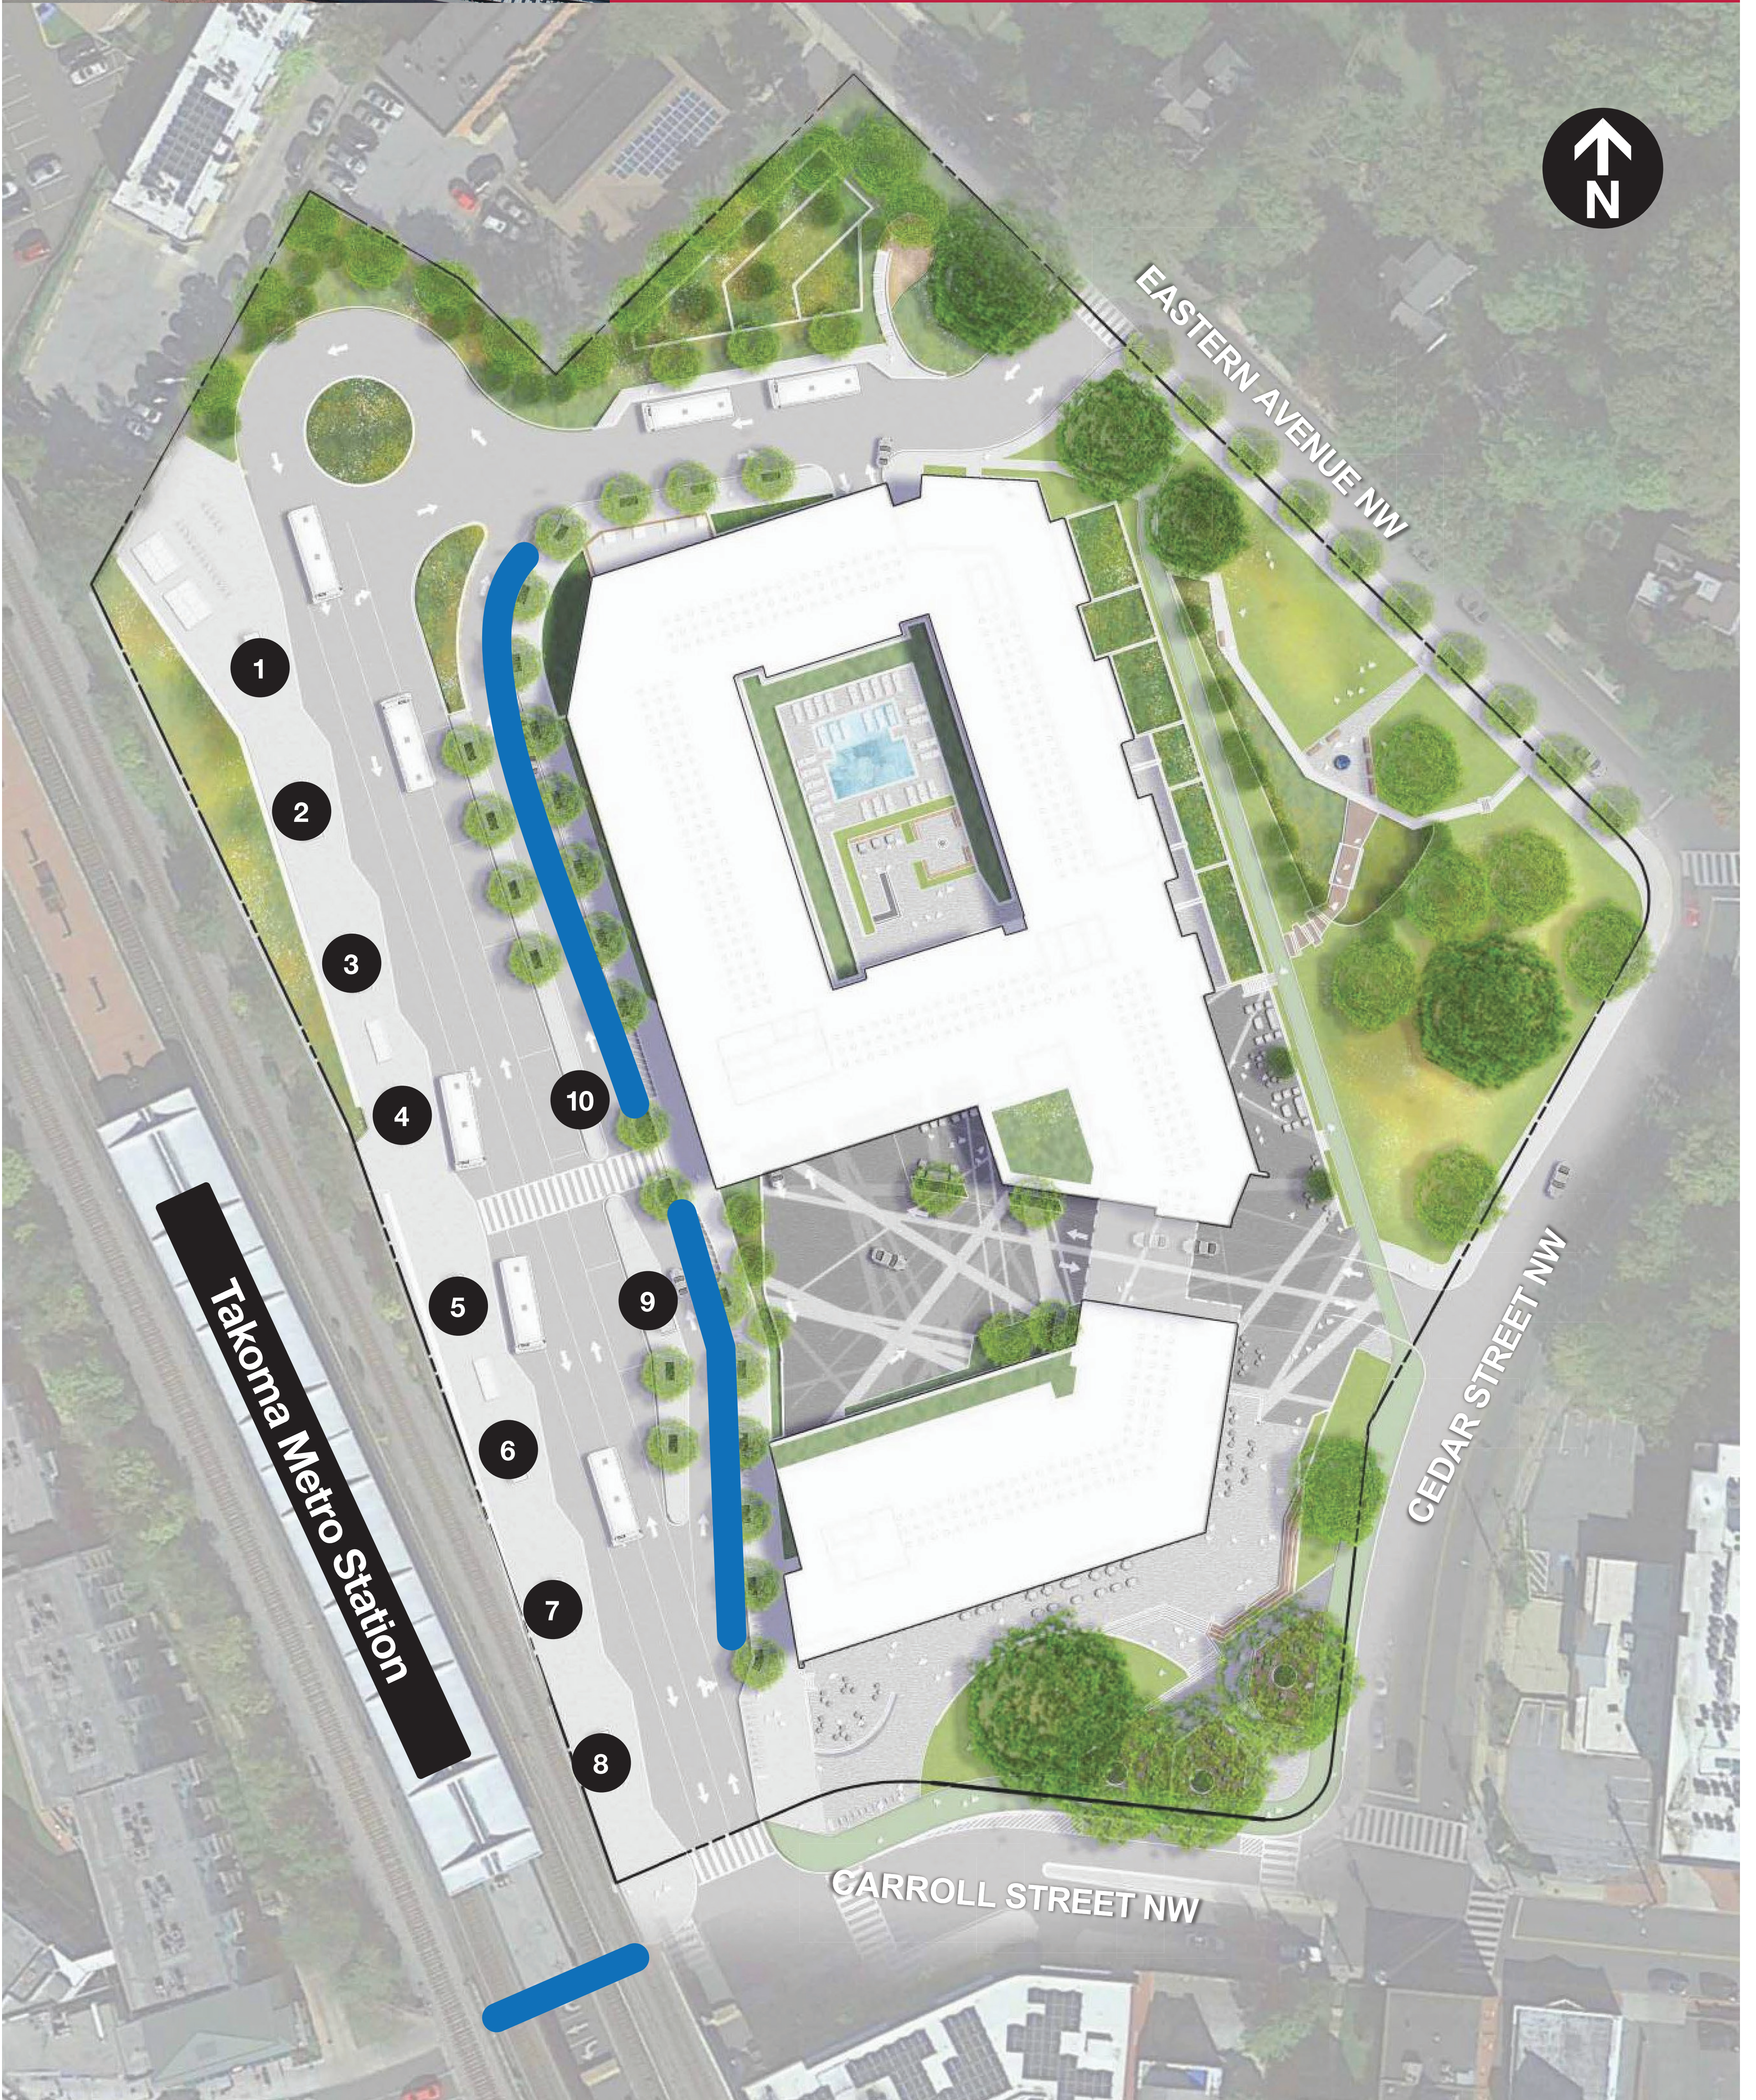

# Proposed Parking and Bus Bay Changes at Takoma Station

- KISS & RIDE SPACES
- BUS BAYS

CURRENTLY	PROPOSED
160	16
9	10