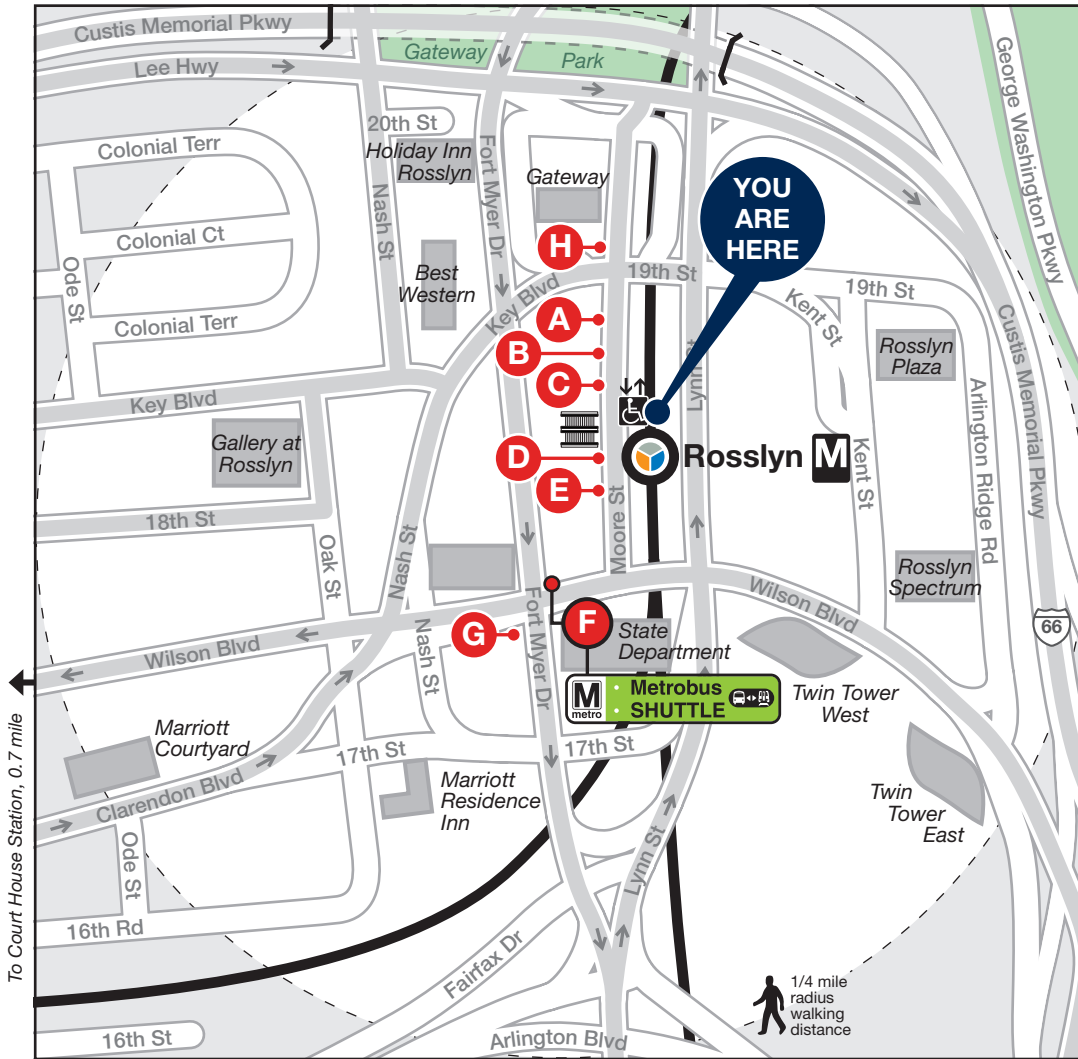

Station Vicinity Map Rosslyn

LEGEND

- A** Bus Stop (on the street)
- A** Bus Bay (at the station)

The lettered discs on this map will help you locate the bus stop or bay near this station. Be advised the letters are not displayed on the street bus stops.

- Elevator
- Escalator
- Bus Route
- Metrorail Station and line

67.113.EVAC-0622

- F** Metrobus SHUTTLE

In the event of an emergency, this bus stop will also be served by shuttle buses.

Approximate Walking Distance to the next Metro Station from this exit

	Distance	Time
Court House	0.7 mile	14 mins

Turn left on Moore St and go one block to Wilson Blvd. Turn right on Wilson Blvd and go 6 blocks to Court House Rd.

BUS SERVICE AND BOARDING LOCATIONS

Route	Destination	Board at
METROBUS		
4A	Seven Corners	D
4B	Seven Corners	D
5A	Dulles Airport	B
5A	L'Enfant Plaza	B
15K	East Falls Church	B
38B	Ballston-MU	C
38B	Farragut North/West	C

Route	Destination	Board at
ART-ARLINGTON TRANSIT		
43	Crystal City	G
43	Court House	F
45	Arlington Mill	E
55	East Falls Church	A
61A	Court House	E
61B	Court House	E

Route	Destination	Board at
DC CIRCULATOR		
	Dupont Circle	H
GEORGETOWN UNIVERSITY TRANSPORTATION SHUTTLE		
GUTS	Georgetown University	H